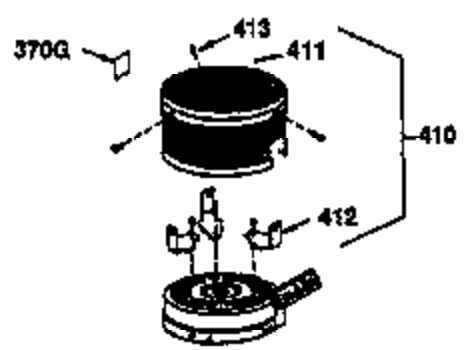

ILLUSTRATION SHOWS TYPICAL PARTS ONLY. ORDER BY PART NUMBER. PARTS NOT LISTED ARE SUPPLIED BY OEM.

Ref #	Part Number	Qty	Description
19	36281	1	Extension Spring
69	35261	1	* Mounting Flange Gasket
70	30571B	1	Mounting Flange (Incl.72 thru 83,311 & 312)
90	611112	1	Flywheel
182	6201	2	Screw, 1/4-28 x 7/8"
185	31384A	1	Intake Pipe (Incl. 224)
186	34337	1	Governor Link
200	33131A	1	Control Bracket (Incl. 202 thru 205)
209	30200	2	Screw, 10-24 x 9/16"
223	650451	2	Screw, 1/4-20 x 1"
238	650806	2	Screw, 10-32 x 5/8"
245	34340	1	Air Cleaner Filter
250	34341B	1	Air Cleaner Cover
275	35708	1	Muffler (Incl. 277)
277	650795	2	Screw, 1/4-20 x 2-1/4"