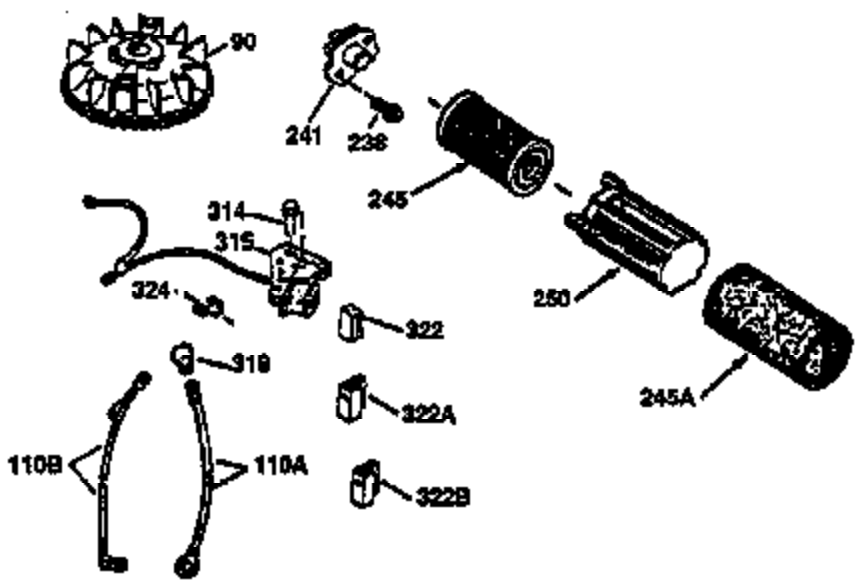

ILLUSTRATION SHOWS TYPICAL PARTS ONLY. ORDER BY PART NUMBER. PARTS NOT LISTED ARE SUPPLIED BY OEM.

Ref #	Part Number	Qty	Description
19	36281	1	Extension Spring
69	35261	1	* Mounting Flange Gasket
70	30571B	1	Mounting Flange (Incl.72 thru 83,311 & 312)
90	611112	1	Flywheel
182	6201	2	Screw, 1/4-28 x 7/8"
185	31384A	1	Intake Pipe (Incl. 224)
186	34337	1	Governor Link
200	33131A	1	Control Bracket (Incl. 202 thru 205)
209	30200	2	Screw, 10-24 x 9/16"
223	650451	2	Screw, 1/4-20 x 1"
238	650806	2	Screw, 10-32 x 5/8"
245	34340	1	Air Cleaner Filter
250	34341B	1	Air Cleaner Cover
275	35708	1	Muffler (Incl. 277)
277	650795	2	Screw, 1/4-20 x 2-1/4"