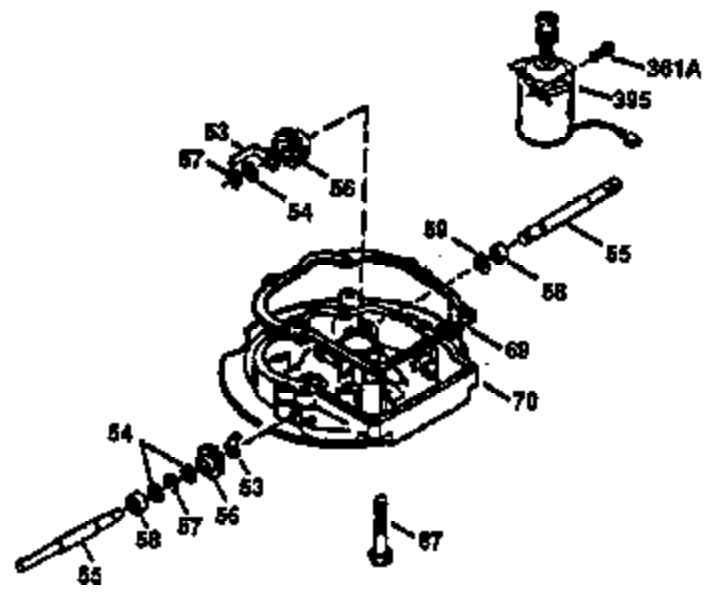

ILLUSTRATION SHOWS TYPICAL PARTS ONLY. ORDER BY PART NUMBER. PARTS NOT LISTED ARE SUPPLIED BY OEM.

Ref #	Part Number	Qty	Description
19	36281	1	Extension Spring
69	35261	1	* Mounting Flange Gasket
70	30571B	1	Mounting Flange (Incl.72 thru 83,311 & 312)
90	611112	1	Flywheel
182	6201	2	Screw, 1/4-28 x 7/8"
185	31384A	1	Intake Pipe (Incl. 224)
186	34337	1	Governor Link
200	33131A	1	Control Bracket (Incl. 202 thru 205)
209	30200	2	Screw, 10-24 x 9/16"
223	650451	2	Screw, 1/4-20 x 1"
238	650806	2	Screw, 10-32 x 5/8"
245	34340	1	Air Cleaner Filter
250	34341B	1	Air Cleaner Cover
275	35708	1	Muffler (Incl. 277)
277	650795	2	Screw, 1/4-20 x 2-1/4"