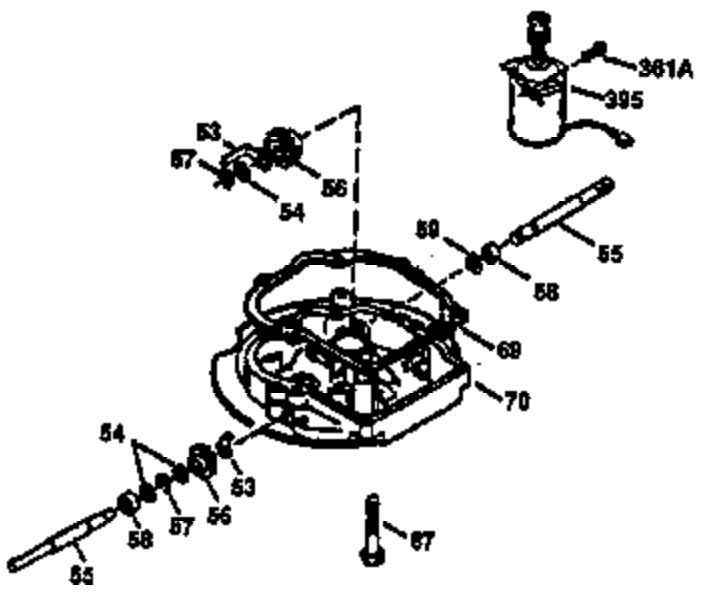

Ref #	Part Number	Qty	Description
238	650806	2	Screw, 10-32 x 5/8"
239	34338	1	* Air Cleaner Gasket
245	34340	1	Air Cleaner Filter
250	34341B	1	Air Cleaner Cover
260	35491	1	Blower Housing
287	650926	2	Screw, 8-32 x 21/64"
300	35586	1	Fuel Tank (Incl. 292 & 301)
301	35355	1	Fuel Cap
370	36260	1	Primer Decal
390	590688	1	Rewind Starter

ILLUSTRATION SHOWS TYPICAL PARTS ONLY. ORDER BY PART NUMBER. PARTS NOT LISTED ARE SUPPLIED BY OEM.