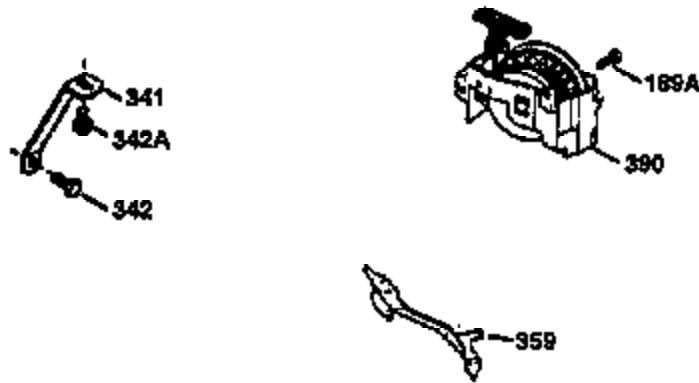

ILLUSTRATION SHOWS TYPICAL PARTS ONLY, ORDER BY PART NUMBER. PARTS NOT LISTED ARE SUPPLIED BY OEM.

Ref #	Part Number	Qty	Description
238	650806	2	Screw, 10-32 x 5/8"
239	34338	1	* Air Cleaner Gasket
245	34340	1	Air Cleaner Filter
250	34341B	1	Air Cleaner Cover
260	35491	1	Blower Housing
287	650926	2	Screw, 8-32 x 21/64"
300	35586	1	Fuel Tank (Incl. 292 & 301)
301	35355	1	Fuel Cap
370	36260	1	Primer Decal
390	590688	1	Rewind Starter