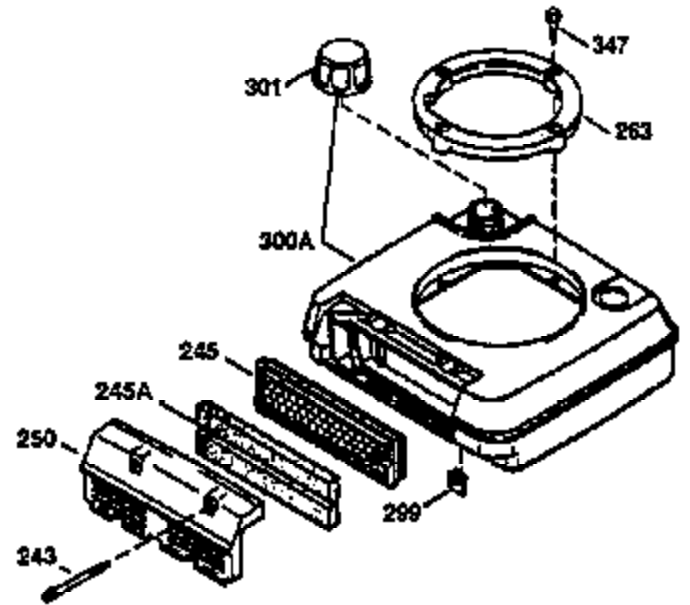

ILLUSTRATION SHOWS TYPICAL PARTS ONLY, ORDER BY PART NUMBER. PARTS NOT LISTED ARE SUPPLIED BY OEM.

Ref #	Part Number	Qty	Description
238	650806	2	Screw, 10-32 x 5/8"
239	34338	1	* Air Cleaner Gasket
245	34340	1	Air Cleaner Filter
250	34341B	1	Air Cleaner Cover
260	35491	1	Blower Housing
287	650926	2	Screw, 8-32 x 21/64"
300	35586	1	Fuel Tank (Incl. 292 & 301)
301	35355	1	Fuel Cap
370	36260	1	Primer Decal
390	590688	1	Rewind Starter