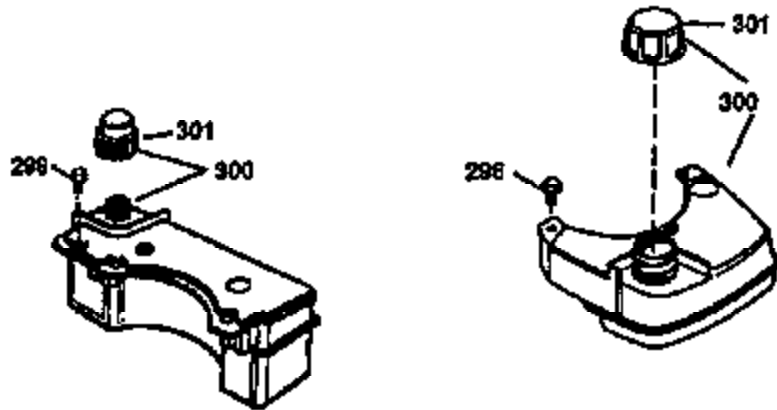

ILLUSTRATION SHOWS TYPICAL PARTS ONLY, ORDER BY PART NUMBER. PARTS NOT LISTED ARE SUPPLIED BY OEM.

Ref #	Part Number	Qty	Description
238	650806	2	Screw, 10-32 x 5/8"
239	34338	1	* Air Cleaner Gasket
245	34340	1	Air Cleaner Filter
250	34341B	1	Air Cleaner Cover
260	35491	1	Blower Housing
287	650926	2	Screw, 8-32 x 21/64"
300	35586	1	Fuel Tank (Incl. 292 & 301)
301	35355	1	Fuel Cap
370	36260	1	Primer Decal
390	590688	1	Rewind Starter