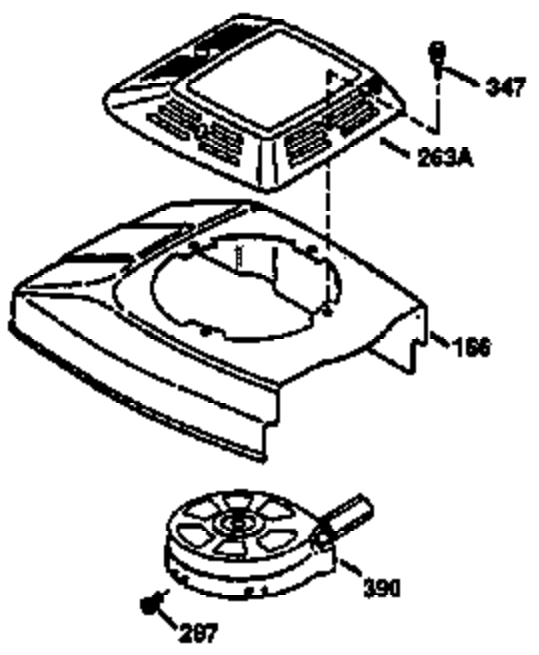

ILLUSTRATION SHOWS TYPICAL PARTS ONLY, ORDER BY PART NUMBER. PARTS NOT LISTED ARE SUPPLIED BY OEM.

Ref #	Part Number	Qty	Description
238	650806	2	Screw, 10-32 x 5/8"
239	34338	1	* Air Cleaner Gasket
245	34340	1	Air Cleaner Filter
250	34341B	1	Air Cleaner Cover
260	35491	1	Blower Housing
287	650926	2	Screw, 8-32 x 21/64"
300	35586	1	Fuel Tank (Incl. 292 & 301)
301	35355	1	Fuel Cap
370	36260	1	Primer Decal
390	590688	1	Rewind Starter