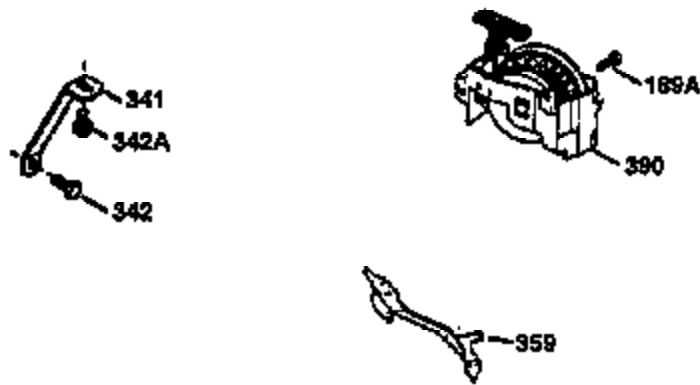

ILLUSTRATION SHOWS TYPICAL PARTS ONLY, ORDER BY PART NUMBER. PARTS NOT LISTED ARE SUPPLIED BY OEM.

Ref #	Part Number	Qty	Description
239	34338	1	* Air Cleaner Gasket
243	650806	2	Screw, 10-32 x 5/8"
245	34340	1	Air Cleaner Filter
250	34341B	1	Air Cleaner Cover
260	35491	1	Blower Housing
287	650926	2	Screw, 8-32 x 21/64"
300	35586	1	Fuel Tank (Incl. 292 & 301)
301	35355	1	Fuel Cap
370	550223	1	Name Decal
390	590688	1	Rewind Starter