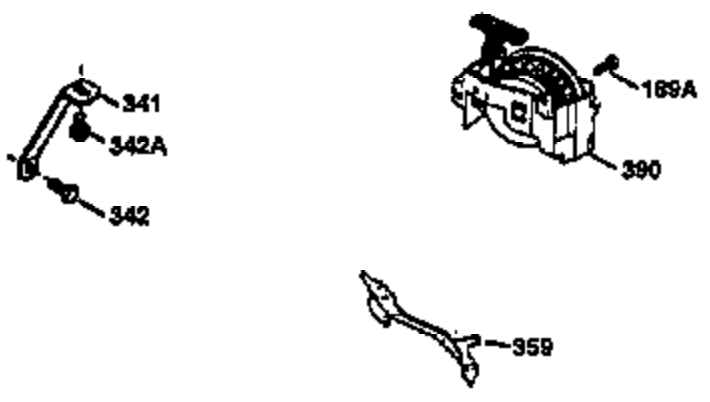

ILLUSTRATION SHOWS TYPICAL PARTS ONLY, ORDER BY PART NUMBER. PARTS NOT LISTED ARE SUPPLIED BY OEM.

Ref #	Part Number	Qty	Description
238	650806	2	Screw, 10-32 x 5/8"
239	34338	1	* Air Cleaner Gasket
245	34340	1	Air Cleaner Filter
250	34341B	1	Air Cleaner Cover
260	35484	1	Blower Housing
287	650926	2	Screw, 8-32 x 21/64"
298	28763	3	Screw, 10-32 x 35/64"
300	34476A	1	Fuel Tank (Incl. 292 & 301)
301	33032	1	Fuel Cap
370	36260	1	Primer Decal
390	590686	1	Rewind Starter