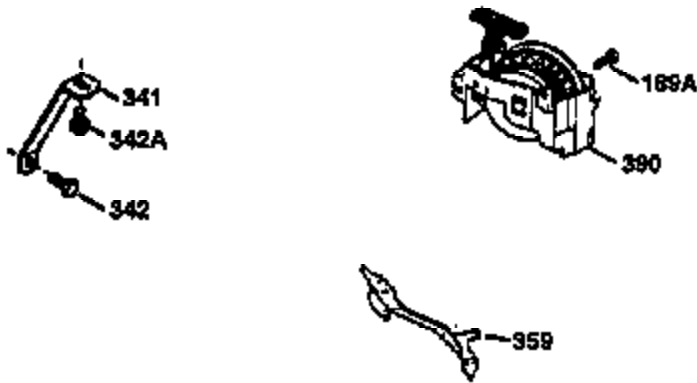

ILLUSTRATION SHOWS TYPICAL PARTS ONLY, ORDER BY PART NUMBER. PARTS NOT LISTED ARE SUPPLIED BY OEM.

Ref #	Part Number	Qty	Description
238	650806	2	Screw, 10-32 x 5/8"
239	34338	1	* Air Cleaner Gasket
245	34340	1	Air Cleaner Filter
250	34341B	1	Air Cleaner Cover
260	35484	1	Blower Housing
287	650926	2	Screw, 8-32 x 21/64"
298	28763	3	Screw, 10-32 x 35/64"
300	34476A	1	Fuel Tank (Incl. 292 & 301)
301	33032	1	Fuel Cap
370	36260	1	Primer Decal
390	590694	1	Rewind Starter (NOTE: This engine could have been built with 590686 starter. Refer to the design of the air intake louvers for part identification. Individual starter parts do not interchange.)