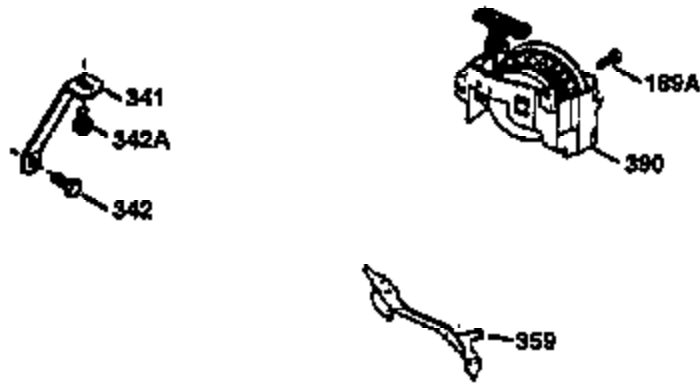

ILLUSTRATION SHOWS TYPICAL PARTS ONLY, ORDER BY PART NUMBER. PARTS NOT LISTED ARE SUPPLIED BY OEM.

Ref #	Part Number	Qty	Description
238	650806	2	Screw, 10-32 x 5/8"
239	34338	1	* Air Cleaner Gasket
245	34340	1	Air Cleaner Filter
250	34341B	1	Air Cleaner Cover
260	35484	1	Blower Housing
287	650926	2	Screw, 8-32 x 21/64"
298	28763	3	Screw, 10-32 x 35/64"
300	34476A	1	Fuel Tank (Incl. 292 & 301)
301	33032	1	Fuel Cap
390	590694	1	Rewind Starter (NOTE: This engine could have been built with 590737 starter. Refer to the design of the rope pulley strength ribs for part identification. Individual starter parts do not interchange. Refer to service bulletin 116).