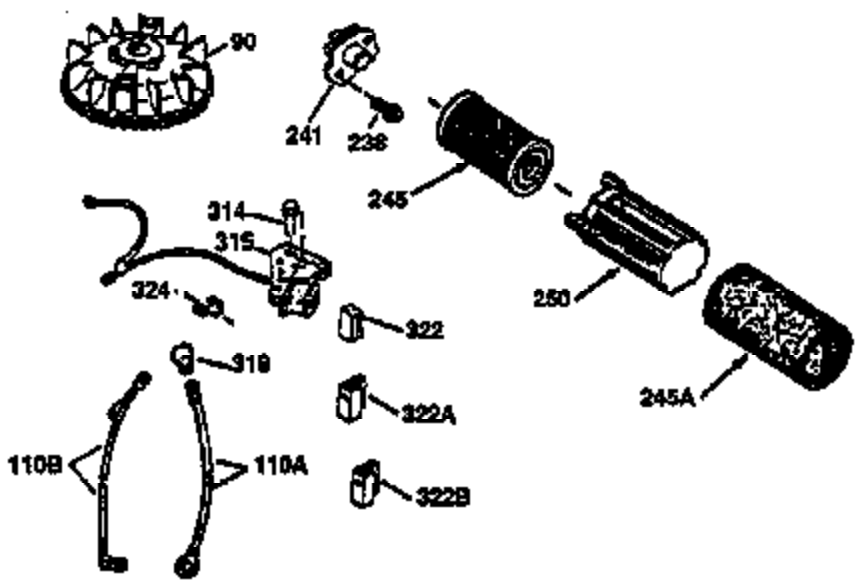

ILLUSTRATION SHOWS TYPICAL PARTS ONLY. ORDER BY PART NUMBER. PARTS NOT LISTED ARE SUPPLIED BY OEM.

Ref #	Part Number	Qty	Description
19	36281	1	Extension Spring
69	35261	1	* Mounting Flange Gasket
70	35651C	1	Mounting Flange (Incl. 72 thru 83)
90	611112	1	Flywheel
182	6201	2	Screw, 1/4-28 x 7/8"
185	31384A	1	Intake Pipe (Incl. 224)
186	34337	1	Governor Link
200	33131A	1	Control Bracket (Incl. 202 thru 205)
209	30200	2	Screw, 10-24 x 9/16"
223	650451	2	Screw, 1/4-20 x 1"
238	650806	2	Screw, 10-32 x 5/8"
245	34340	1	Air Cleaner Filter
250	36213	1	Air Cleaner Cover
275	35603	1	Muffler (Incl. 277)
276	33753	1	Locking Plate
277	650795	2	Screw, 1/4-20 x 2-1/4"