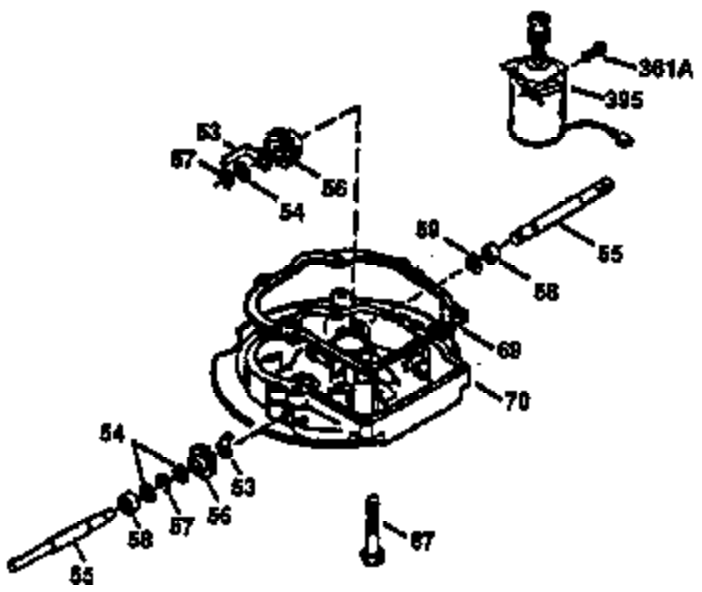

ILLUSTRATION SHOWS TYPICAL PARTS ONLY. ORDER BY PART NUMBER. PARTS NOT LISTED ARE SUPPLIED BY OEM.

Ref #	Part Number	Qty	Description
19	36281	1	Extension Spring
69	35261	1	* Mounting Flange Gasket
70	35651C	1	Mounting Flange (Incl. 72 thru 83)
90	611112	1	Flywheel
182	6201	2	Screw, 1/4-28 x 7/8"
185	31384A	1	Intake Pipe (Incl. 224)
186	34337	1	Governor Link
200	33131A	1	Control Bracket (Incl. 202 thru 205)
209	30200	2	Screw, 10-24 x 9/16"
223	650451	2	Screw, 1/4-20 x 1"
238	650806	2	Screw, 10-32 x 5/8"
245	34340	1	Air Cleaner Filter
250	36213	1	Air Cleaner Cover
275	35603	1	Muffler (Incl. 277)
276	33753	1	Locking Plate
277	650795	2	Screw, 1/4-20 x 2-1/4"