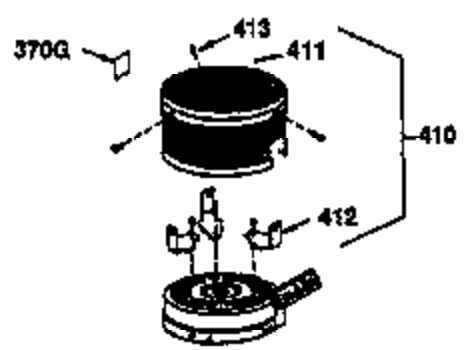

ILLUSTRATION SHOWS TYPICAL PARTS ONLY. ORDER BY PART NUMBER. PARTS NOT LISTED ARE SUPPLIED BY OEM.

Ref #	Part Number	Qty	Description
19	36281	1	Extension Spring
69	35261	1	* Mounting Flange Gasket
70	35651C	1	Mounting Flange (Incl. 72 thru 83)
90	611112	1	Flywheel
182	6201	2	Screw, 1/4-28 x 7/8"
185	31384A	1	Intake Pipe (Incl. 224)
186	34337	1	Governor Link
200	33131A	1	Control Bracket (Incl. 202 thru 205)
209	30200	2	Screw, 10-24 x 9/16"
223	650451	2	Screw, 1/4-20 x 1"
238	650806	2	Screw, 10-32 x 5/8"
245	34340	1	Air Cleaner Filter
250	36213	1	Air Cleaner Cover
275	35603	1	Muffler (Incl. 277)
276	33753	1	Locking Plate
277	650795	2	Screw, 1/4-20 x 2-1/4"