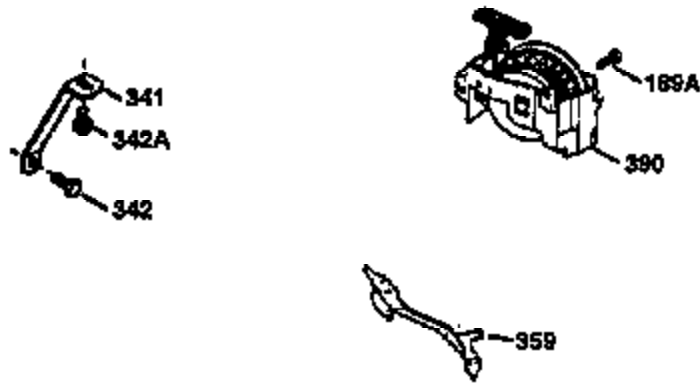

ILLUSTRATION SHOWS TYPICAL PARTS ONLY, ORDER BY PART NUMBER. PARTS NOT LISTED ARE SUPPLIED BY OEM.

Ref #	Part Number	Qty	Description
238	650932	2	Screw, 10-32 x 49/64"
239	34338	1	* Air Cleaner Gasket
245	35066	1	Air Cleaner Filter
250	35065	1	Air Cleaner Cover
260	35393	1	Blower Housing
287	650926	2	Screw, 8-32 x 21/64"
298	28763	3	Screw, 10-32 x 35/64"
300	34369A	1	Fuel Tank (Incl. 292 & 301)
301	35355	1	Fuel Cap
370	35167	1	Instruction Decal
390	590686	1	Rewind Starter