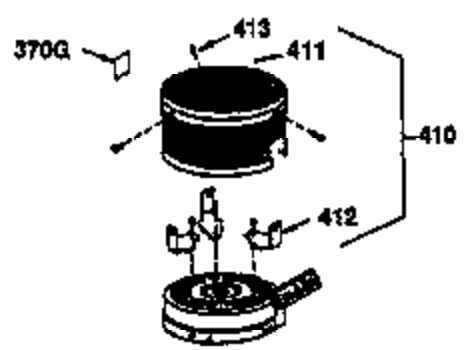

ILLUSTRATION SHOWS TYPICAL PARTS ONLY. ORDER BY PART NUMBER. PARTS NOT LISTED ARE SUPPLIED BY OEM.

Ref #	Part Number	Qty	Description
19	36281	1	Extension Spring
69	35261	1	* Mounting Flange Gasket
70	34311D	1	Mounting Flange (Incl. 72 thru 83)
90	611112	1	Flywheel
182	6201	2	Screw, 1/4-28 x 7/8"
185	31384A	1	Intake Pipe (Incl. 224)
186	32653	1	Governor Link
216	33086	1	R.P.M. Adjusting Lever
223	650451	2	Screw, 1/4-20 x 1"
238	650932	2	Screw, 10-32 x 49/64"
241	35797	1	Air Cleaner Collar
245	35066	1	Air Cleaner Filter
250	35065	1	Air Cleaner Cover
275	34613A	1	Muffler (Incl. 277)
276	33753	1	Locking Plate
277	650795	2	Screw, 1/4-20 x 2-1/4"