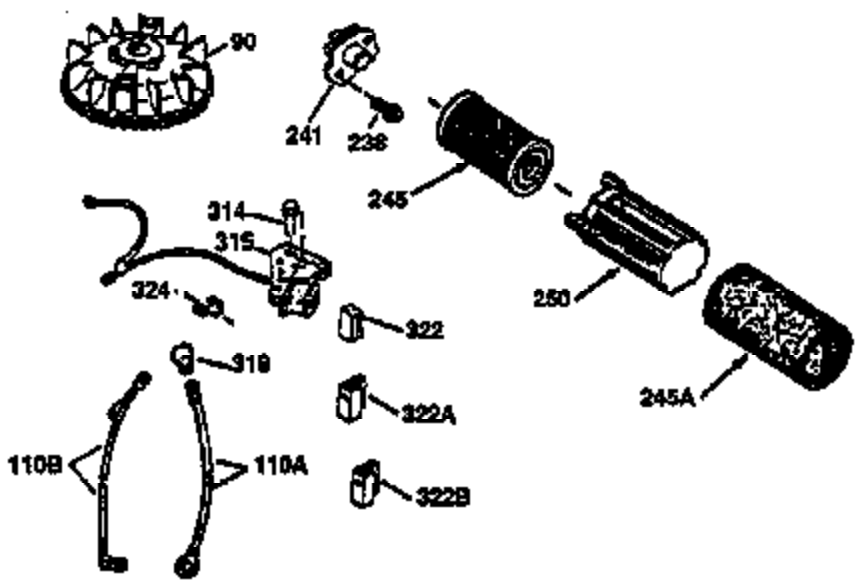

ILLUSTRATION SHOWS TYPICAL PARTS ONLY. ORDER BY PART NUMBER. PARTS NOT LISTED ARE SUPPLIED BY OEM.

Ref #	Part Number	Qty	Description
19	36281	1	Extension Spring
69	35261	1	* Mounting Flange Gasket
70	34311D	1	Mounting Flange (Incl. 72 thru 83)
90	611112	1	Flywheel
182	6201	2	Screw, 1/4-28 x 7/8"
185	31384A	1	Intake Pipe (Incl. 224)
186	32653	1	Governor Link
216	33086	1	R.P.M. Adjusting Lever
223	650451	2	Screw, 1/4-20 x 1"
238	650932	2	Screw, 10-32 x 49/64"
241	35797	1	Air Cleaner Collar
245	35066	1	Air Cleaner Filter
250	35065	1	Air Cleaner Cover
275	34613A	1	Muffler (Incl. 277)
276	33753	1	Locking Plate
277	650795	2	Screw, 1/4-20 x 2-1/4"