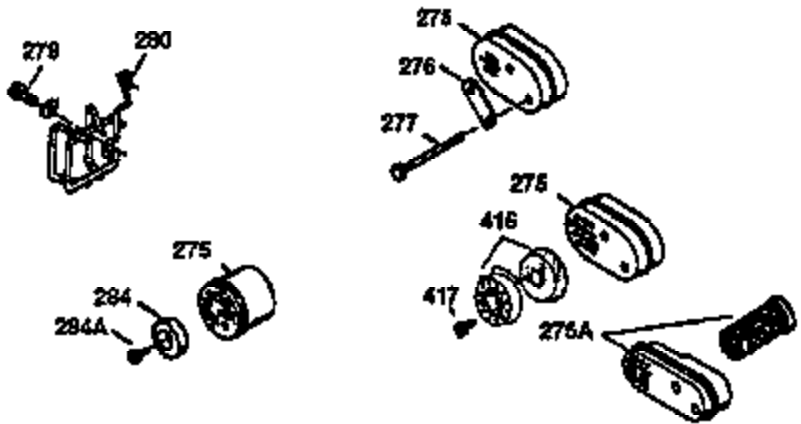

ILLUSTRATION SHOWS TYPICAL PARTS ONLY. ORDER BY PART NUMBER. PARTS NOT LISTED ARE SUPPLIED BY OEM.

Ref #	Part Number	Qty	Description
19	36281	1	Extension Spring
53	31745	1	Washer
54	31747	1	Washer
55	35667	1	P.T.O. Shaft
56	31746	1	L.H. Worm Gear
57	31749	1	Retaining Ring
58	31744	1	Oil Seal
59	31787	1	Washer
69	35261	1	* Mounting Flange Gasket
70	33521E	1	Mounting Flange (Incl. 58 & 72 thru 8 3)
87	650492	1	Screw, 1/4-20 x 2-1/4"
90	611044	1	Flywheel
110A	35356	1	Ground Wire
182	6201	2	Screw, 1/4-28 x 7/8"
185	31384A	1	Intake Pipe (Incl. 224)
186	34337	1	Governor Link
200	33131A	1	Control Bracket (Incl. 202 thru 205)
209	30200	2	Screw, 10-24 x 9/16"
223	650451	2	Screw, 1/4-20 x 1"
238	650806	2	Screw, 10-32 x 5/8"
245	34340	1	Air Cleaner Filter
250	34341B	1	Air Cleaner Cover
275	36473	1	Muffler (Incl. 277)
277	650988	2	Screw, 1/4-20 x 2-5/16"
314	650767	2	Screw, 8-32 x 27/64"
315	35365	1	Alternator Coil
318	35587	1	Wire Seal
322	34977	1	Connector Body
322A	610921	1	Connector Body
395	35707	1	Electric Starter Motor