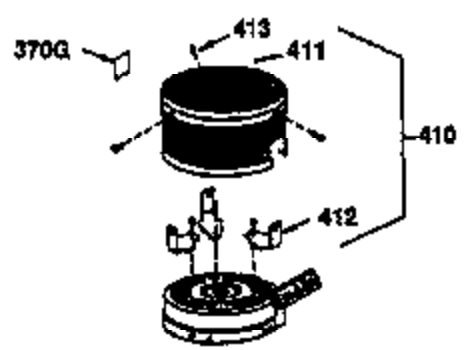

ILLUSTRATION SHOWS TYPICAL PARTS ONLY. ORDER BY PART NUMBER. PARTS NOT LISTED ARE SUPPLIED BY OEM.

Ref #	Part Number	Qty	Description
19	36281	1	Extension Spring
53	31745	1	Washer
54	31747	1	Washer
55	35667	1	P.T.O. Shaft
56	31746	1	L.H. Worm Gear
57	31749	1	Retaining Ring
58	31744	1	Oil Seal
59	31787	1	Washer
69	35261	1	* Mounting Flange Gasket
70	33521E	1	Mounting Flange (Incl. 58 & 72 thru 8 3)
87	650492	1	Screw, 1/4-20 x 2-1/4"
90	611044	1	Flywheel
110A	35356	1	Ground Wire
182	6201	2	Screw, 1/4-28 x 7/8"
185	31384A	1	Intake Pipe (Incl. 224)
186	34337	1	Governor Link
200	33131A	1	Control Bracket (Incl. 202 thru 205)
209	30200	2	Screw, 10-24 x 9/16"
223	650451	2	Screw, 1/4-20 x 1"
238	650806	2	Screw, 10-32 x 5/8"
245	34340	1	Air Cleaner Filter
250	34341B	1	Air Cleaner Cover
275	36473	1	Muffler (Incl. 277)
277	650988	2	Screw, 1/4-20 x 2-5/16"
314	650767	2	Screw, 8-32 x 27/64"
315	35365	1	Alternator Coil
318	35587	1	Wire Seal
322	34977	1	Connector Body
322A	610921	1	Connector Body
395	35707	1	Electric Starter Motor