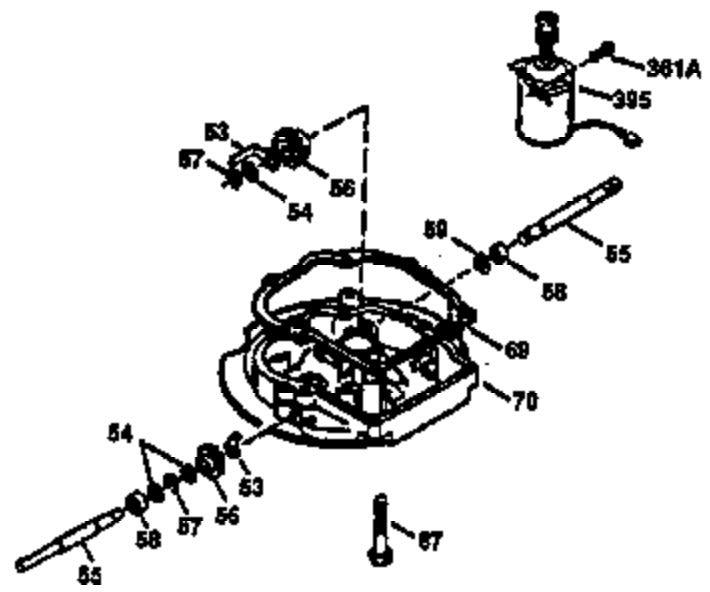

ILLUSTRATION SHOWS TYPICAL PARTS ONLY. ORDER BY PART NUMBER. PARTS NOT LISTED ARE SUPPLIED BY OEM.

Ref #	Part Number	Qty	Description
19	36281	1	Extension Spring
53	31745	1	Washer
54	31747	1	Washer
55	35667	1	P.T.O. Shaft
56	31746	1	L.H. Worm Gear
57	31749	1	Retaining Ring
58	31744	1	Oil Seal
59	31787	1	Washer
69	35261	1	* Mounting Flange Gasket
70	33521E	1	Mounting Flange (Incl. 58 & 72 thru 8 3)
87	650492	1	Screw, 1/4-20 x 2-1/4"
90	611044	1	Flywheel
110A	35356	1	Ground Wire
182	6201	2	Screw, 1/4-28 x 7/8"
185	31384A	1	Intake Pipe (Incl. 224)
186	34337	1	Governor Link
200	33131A	1	Control Bracket (Incl. 202 thru 205)
209	30200	2	Screw, 10-24 x 9/16"
223	650451	2	Screw, 1/4-20 x 1"
238	650806	2	Screw, 10-32 x 5/8"
245	34340	1	Air Cleaner Filter
250	34341B	1	Air Cleaner Cover
275	36473	1	Muffler (Incl. 277)
277	650988	2	Screw, 1/4-20 x 2-5/16"
314	650767	2	Screw, 8-32 x 27/64"
315	35365	1	Alternator Coil
318	35587	1	Wire Seal
322	34977	1	Connector Body
322A	610921	1	Connector Body
395	35707	1	Electric Starter Motor