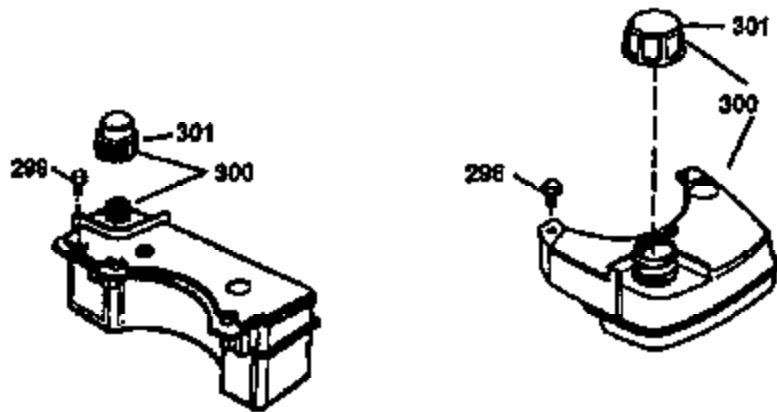

Ref #	Part Number	Qty	Description
420	730225	1	SAE 30 4-Cycle Engine Oil (1 Quart)

ILLUSTRATION SHOWS TYPICAL PARTS ONLY, ORDER BY PART NUMBER. PARTS NOT LISTED ARE SUPPLIED BY OEM.

Ref #	Part Number	Qty	Description
238	650806	2	Screw, 10-32 x 5/8"
239	34338	1	* Air Cleaner Gasket
245	34340	1	Air Cleaner Filter
250	34341B	1	Air Cleaner Cover
260	36227	1	Blower Housing
287	650926	2	Screw, 8-32 x 21/64"
300	35586	1	Fuel Tank (Incl. 292 & 301)
301	35355	1	Fuel Cap
370	36260	1	Primer Decal
390	590694	1	Rewind Starter (NOTE: This engine could have been built with 590686 starter. Refer to the design of the air intake louvers for part identification. Individual starter parts do not interchange.)