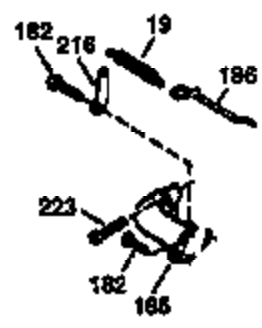

ILLUSTRATION SHOWS TYPICAL PARTS ONLY. ORDER BY PART NUMBER. PARTS NOT LISTED ARE SUPPLIED BY OEM.

Ref #	Part Number	Qty	Description
19	36281	1	Extension Spring
53	31745	1	Washer
54	31747	1	Washer
55	35667	1	P.T.O. Shaft
56	31746	1	L.H. Worm Gear
57	31749	1	Retaining Ring
58	31744	1	Oil Seal
59	31787	1	Washer
69	35261	1	* Mounting Flange Gasket
70	33521E	1	Mounting Flange (Incl. 58 & 72 thru 8 3)
87	650492	1	Screw, 1/4-20 x 2-1/4"
90	611044	1	Flywheel
110A	35356	1	Ground Wire
182	6201	2	Screw, 1/4-28 x 7/8"
185	31384A	1	Intake Pipe (Incl. 224)
186	34337	1	Governor Link
200	33131A	1	Control Bracket (Incl. 202 thru 205)
209	30200	2	Screw, 10-24 x 9/16"
223	650451	2	Screw, 1/4-20 x 1"
238	650806	2	Screw, 10-32 x 5/8"
245	34340	1	Air Cleaner Filter
250	34341B	1	Air Cleaner Cover
275	36473	1	Muffler (Incl. 277)
277	650988	2	Screw, 1/4-20 x 2-5/16"
314	650767	2	Screw, 8-32 x 27/64"
315	35365	1	Alternator Coil
318	35587	1	Wire Seal
322	34977	1	Connector Body
322A	610921	1	Connector Body
395	35707	1	Electric Starter Motor