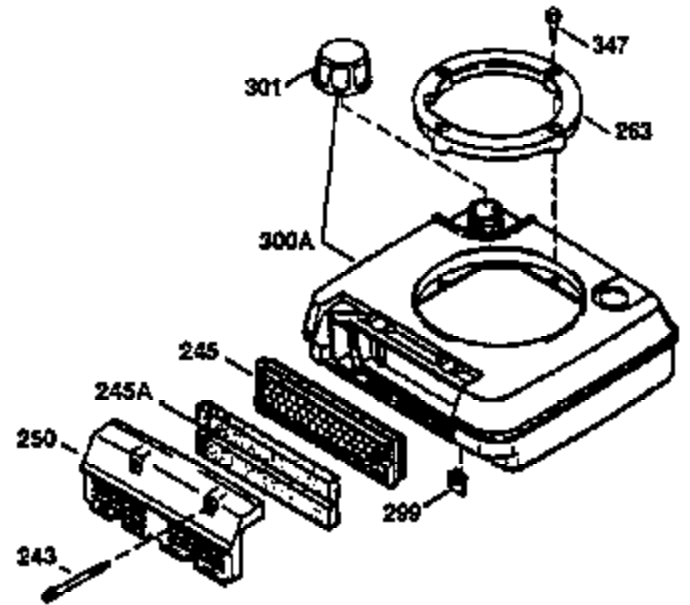

Ref #	Part Number	Qty	Description
420	730225	1	SAE 30 4-Cycle Engine Oil (1 Quart)

ILLUSTRATION SHOWS TYPICAL PARTS ONLY, ORDER BY PART NUMBER. PARTS NOT LISTED ARE SUPPLIED BY OEM.

Ref #	Part Number	Qty	Description
238	650806	2	Screw, 10-32 x 5/8"
239	34338	1	* Air Cleaner Gasket
245	34340	1	Air Cleaner Filter
250	34341B	1	Air Cleaner Cover
260	36227	1	Blower Housing
287	650926	2	Screw, 8-32 x 21/64"
300	35586	1	Fuel Tank (Incl. 292 & 301)
301	35355	1	Fuel Cap
370	36260	1	Primer Decal
390	590694	1	Rewind Starter (NOTE: This engine could have been built with 590686 starter. Refer to the design of the air intake louvers for part identification. Individual starter parts do not interchange.)