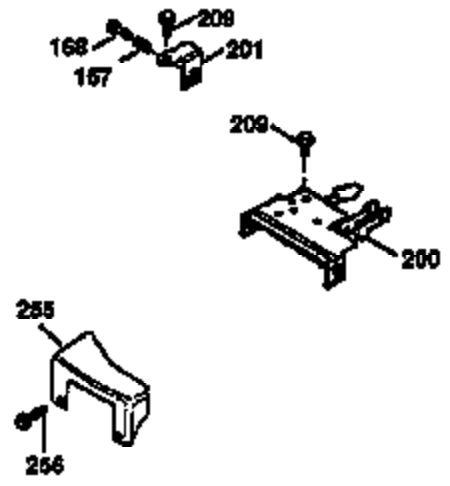

ILLUSTRATION SHOWS TYPICAL PARTS ONLY. ORDER BY PART NUMBER. PARTS NOT LISTED ARE SUPPLIED BY OEM.

Ref #	Part Number	Qty	Description
19	36281	1	Extension Spring
53	31745	1	Washer
54	31747	1	Washer
55	35667	1	P.T.O. Shaft
56	31746	1	L.H. Worm Gear
57	31749	1	Retaining Ring
58	31744	1	Oil Seal
59	31787	1	Washer
69	35261	1	* Mounting Flange Gasket
70	33521E	1	Mounting Flange (Incl. 58 & 72 thru 8 3)
87	650492	1	Screw, 1/4-20 x 2-1/4"
90	611044	1	Flywheel
110A	35356	1	Ground Wire
182	6201	2	Screw, 1/4-28 x 7/8"
185	31384A	1	Intake Pipe (Incl. 224)
186	34337	1	Governor Link
200	33131A	1	Control Bracket (Incl. 202 thru 205)
209	30200	2	Screw, 10-24 x 9/16"
223	650451	2	Screw, 1/4-20 x 1"
238	650806	2	Screw, 10-32 x 5/8"
245	34340	1	Air Cleaner Filter
250	34341B	1	Air Cleaner Cover
275	36473	1	Muffler (Incl. 277)
277	650988	2	Screw, 1/4-20 x 2-5/16"
314	650767	2	Screw, 8-32 x 27/64"
315	35365	1	Alternator Coil
318	35587	1	Wire Seal
322	34977	1	Connector Body
322A	610921	1	Connector Body
395	35707	1	Electric Starter Motor