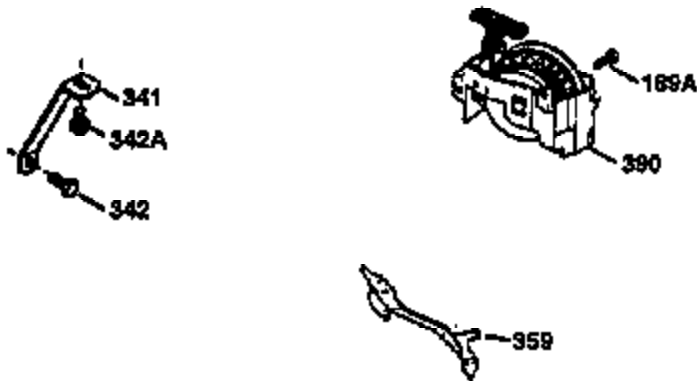

Ref #	Part Number	Qty	Description
420	730225	1	SAE 30 4-Cycle Engine Oil (1 Quart)

ILLUSTRATION SHOWS TYPICAL PARTS ONLY, ORDER BY PART NUMBER. PARTS NOT LISTED ARE SUPPLIED BY OEM.

Ref #	Part Number	Qty	Description
238	650806	2	Screw, 10-32 x 5/8"
239	34338	1	* Air Cleaner Gasket
245	34340	1	Air Cleaner Filter
250	34341B	1	Air Cleaner Cover
260	36227	1	Blower Housing
287	650926	2	Screw, 8-32 x 21/64"
300	35586	1	Fuel Tank (Incl. 292 & 301)
301	35355	1	Fuel Cap
370	36260	1	Primer Decal
390	590694	1	Rewind Starter (NOTE: This engine could have been built with 590686 starter. Refer to the design of the air intake louvers for part identification. Individual starter parts do not interchange.)