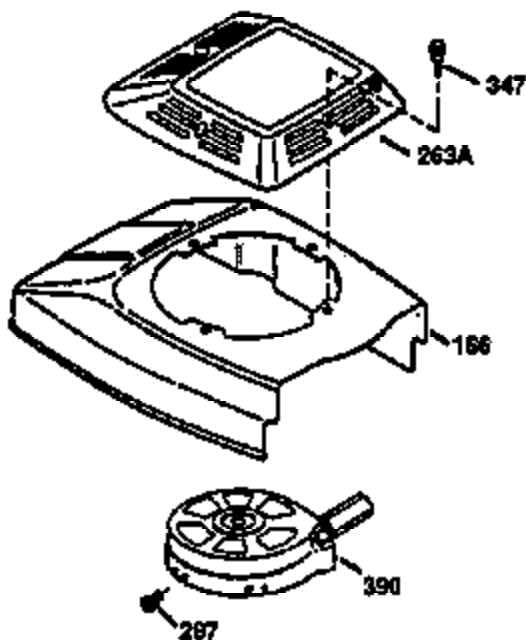

Ref #	Part Number	Qty	Description
420	730225	1	SAE 30 4-Cycle Engine Oil (1 Quart)

ILLUSTRATION SHOWS TYPICAL PARTS ONLY, ORDER BY PART NUMBER. PARTS NOT LISTED ARE SUPPLIED BY OEM.

Ref #	Part Number	Qty	Description
238	650806	2	Screw, 10-32 x 5/8"
239	34338	1	* Air Cleaner Gasket
245	34340	1	Air Cleaner Filter
250	34341B	1	Air Cleaner Cover
260	36227	1	Blower Housing
287	650926	2	Screw, 8-32 x 21/64"
300	35586	1	Fuel Tank (Incl. 292 & 301)
301	35355	1	Fuel Cap
370	36260	1	Primer Decal
390	590694	1	Rewind Starter (NOTE: This engine could have been built with 590686 starter. Refer to the design of the air intake louvers for part identification. Individual starter parts do not interchange.)