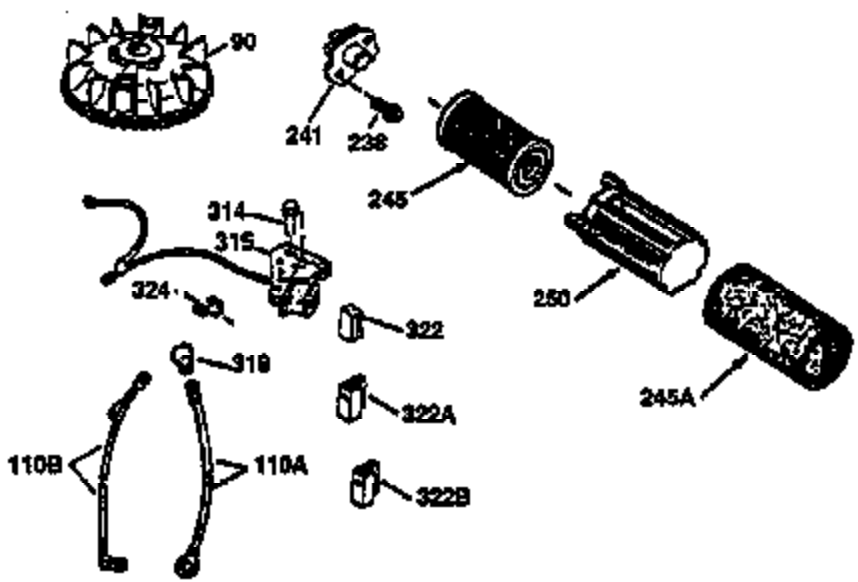

ILLUSTRATION SHOWS TYPICAL PARTS ONLY. ORDER BY PART NUMBER. PARTS NOT LISTED ARE SUPPLIED BY OEM.

Ref #	Part Number	Qty	Description
19	36281	1	Extension Spring
53	31745	1	Washer
54	31747	1	Washer
55	35667	1	P.T.O. Shaft
56	31746	1	L.H. Worm Gear
57	31749	1	Retaining Ring
58	31744	1	Oil Seal
59	31787	1	Washer
69	35261	1	* Mounting Flange Gasket
70	33521E	1	Mounting Flange (Incl. 58 & 72 thru 8 3)
87	650492	1	Screw, 1/4-20 x 2-1/4"
90	611044	1	Flywheel
110A	35356	1	Ground Wire
182	6201	2	Screw, 1/4-28 x 7/8"
185	31384A	1	Intake Pipe (Incl. 224)
186	34337	1	Governor Link
200	33131A	1	Control Bracket (Incl. 202 thru 205)
209	30200	2	Screw, 10-24 x 9/16"
223	650451	2	Screw, 1/4-20 x 1"
238	650806	2	Screw, 10-32 x 5/8"
245	34340	1	Air Cleaner Filter
250	34341B	1	Air Cleaner Cover
275	36473	1	Muffler (Incl. 277)
277	650988	2	Screw, 1/4-20 x 2-5/16"
314	650767	2	Screw, 8-32 x 27/64"
315	35365	1	Alternator Coil
318	35587	1	Wire Seal
322	34977	1	Connector Body
322A	610921	1	Connector Body
395	35707	1	Electric Starter Motor