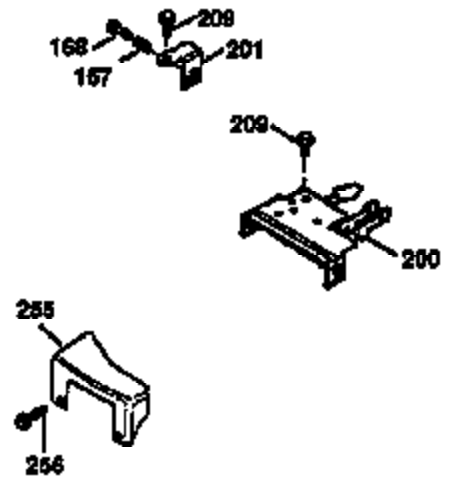

ILLUSTRATION SHOWS TYPICAL PARTS ONLY. ORDER BY PART NUMBER. PARTS NOT LISTED ARE SUPPLIED BY OEM.

Ref #	Part Number	Qty	Description
19	35998	1	Extension Spring
69	35261	1	* Mounting Flange Gasket
70	35651C	1	Mounting Flange (Incl. 72 thru 83)
90	611112	1	Flywheel
182	6201	2	Screw, 1/4-28 x 7/8"
185	31384A	1	Intake Pipe (Incl. 224)
186	36255	1	Governor Link
200	35999	1	Control Bracket
209	30200	2	Screw, 10-24 x 9/16"
223	650451	2	Screw, 1/4-20 x 1"
238	650806	2	Screw, 10-32 x 5/8"
245	34340	1	Air Cleaner Filter
250	36213	1	Air Cleaner Cover
275	35708	1	Muffler (Incl. 277)
277	650795	2	Screw, 1/4-20 x 2-1/4"