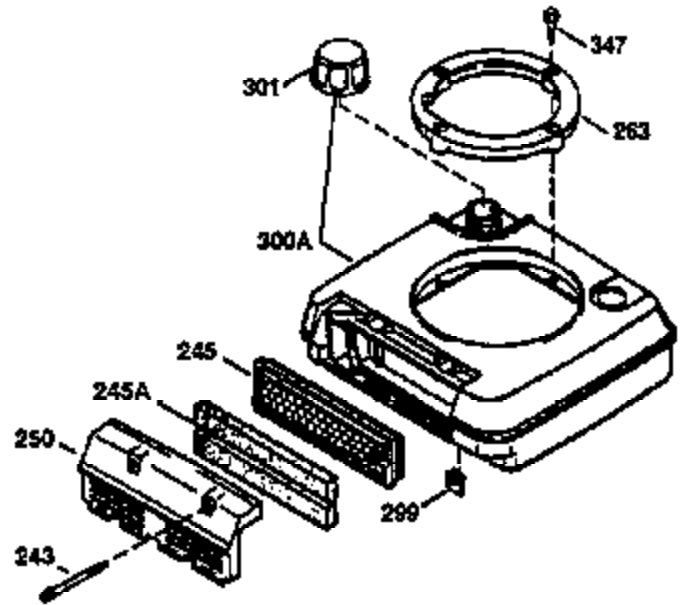

ILLUSTRATION SHOWS TYPICAL PARTS ONLY, ORDER BY PART NUMBER. PARTS NOT LISTED ARE SUPPLIED BY OEM.

Ref #	Part Number	Qty	Description
238	650806	2	Screw, 10-32 x 5/8"
239	34338	1	* Air Cleaner Gasket
245	34340	1	Air Cleaner Filter
250	36213	1	Air Cleaner Cover
260	36212	1	Blower Housing
287	650926	2	Screw, 8-32 x 21/64"
300	35586	1	Fuel Tank (Incl. 292 & 301)
301	35355	1	Fuel Cap
370	36260	1	Primer Decal
390	590686	1	Rewind Starter