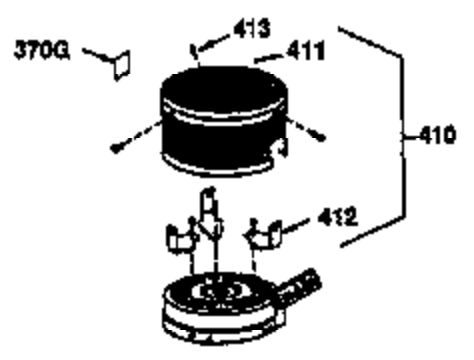

ILLUSTRATION SHOWS TYPICAL PARTS ONLY. ORDER BY PART NUMBER. PARTS NOT LISTED ARE SUPPLIED BY OEM.

Ref #	Part Number	Qty	Description
19	35998	1	Extension Spring
69	35261	1	* Mounting Flange Gasket
70	35651C	1	Mounting Flange (Incl. 72 thru 83)
90	611112	1	Flywheel
182	6201	2	Screw, 1/4-28 x 7/8"
185	31384A	1	Intake Pipe (Incl. 224)
186	36255	1	Governor Link
200	35999	1	Control Bracket
209	30200	2	Screw, 10-24 x 9/16"
223	650451	2	Screw, 1/4-20 x 1"
238	650806	2	Screw, 10-32 x 5/8"
245	34340	1	Air Cleaner Filter
250	36213	1	Air Cleaner Cover
275	35708	1	Muffler (Incl. 277)
277	650795	2	Screw, 1/4-20 x 2-1/4"