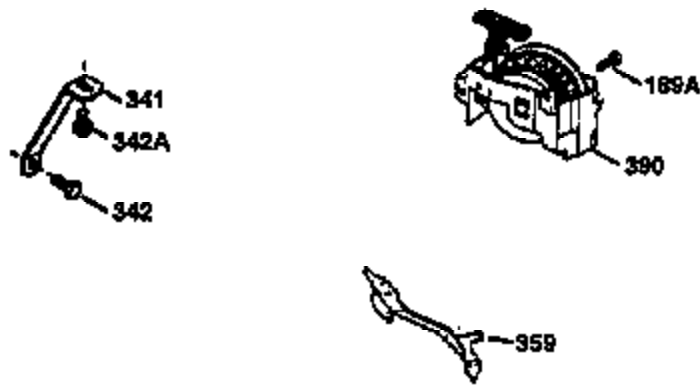

ILLUSTRATION SHOWS TYPICAL PARTS ONLY, ORDER BY PART NUMBER. PARTS NOT LISTED ARE SUPPLIED BY OEM.

Ref #	Part Number	Qty	Description
238	650806	2	Screw, 10-32 x 5/8"
239	34338	1	* Air Cleaner Gasket
245	34340	1	Air Cleaner Filter
250	36213	1	Air Cleaner Cover
260	36212	1	Blower Housing
287	650926	2	Screw, 8-32 x 21/64"
300	35586	1	Fuel Tank (Incl. 292 & 301)
301	35355	1	Fuel Cap
370	36260	1	Primer Decal
390	590686	1	Rewind Starter