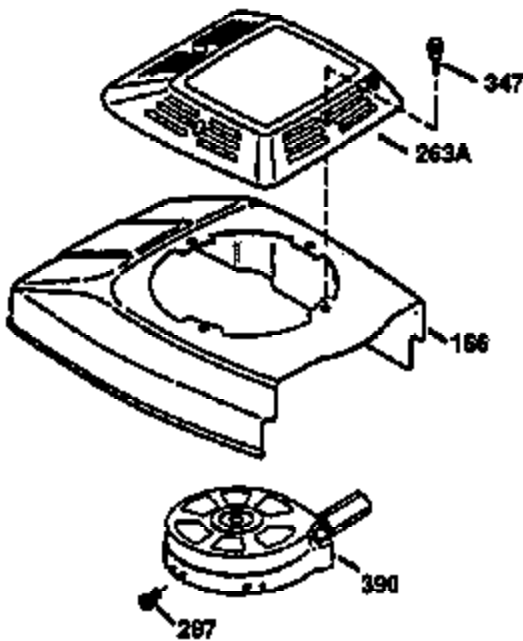

ILLUSTRATION SHOWS TYPICAL PARTS ONLY, ORDER BY PART NUMBER. PARTS NOT LISTED ARE SUPPLIED BY OEM.

Ref #	Part Number	Qty	Description
238	650806	2	Screw, 10-32 x 5/8"
239	34338	1	* Air Cleaner Gasket
245	34340	1	Air Cleaner Filter
250	34341B	1	Air Cleaner Cover
260	35484	1	Blower Housing
287	650926	2	Screw, 8-32 x 21/64"
298	28763	3	Screw, 10-32 x 35/64"
300	34476A	1	Fuel Tank (Incl. 292 & 301)
301	33032	1	Fuel Cap
370	36260	1	Primer Decal
390	590688	1	Rewind Starter