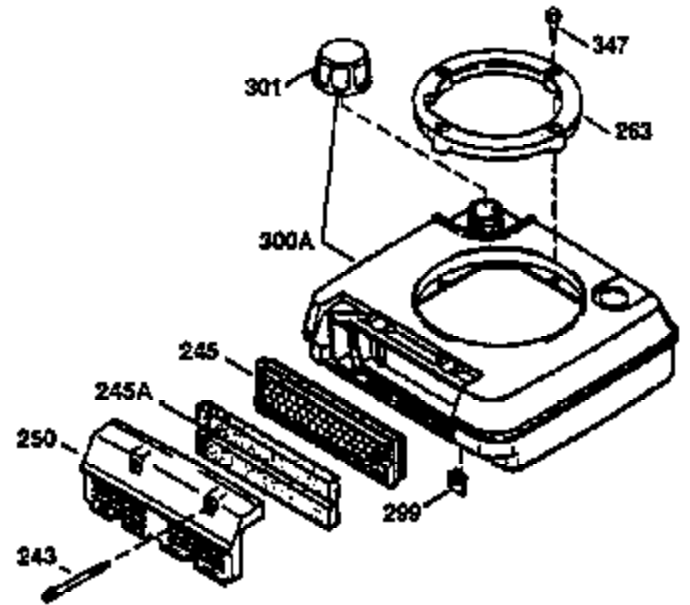

ILLUSTRATION SHOWS TYPICAL PARTS ONLY, ORDER BY PART NUMBER. PARTS NOT LISTED ARE SUPPLIED BY OEM.

Ref #	Part Number	Qty	Description
238	650806	2	Screw, 10-32 x 5/8"
239	34338	1	* Air Cleaner Gasket
245	34340	1	Air Cleaner Filter
250	34341B	1	Air Cleaner Cover
260	35484	1	Blower Housing
287	650926	2	Screw, 8-32 x 21/64"
298	28763	3	Screw, 10-32 x 35/64"
300	34476A	1	Fuel Tank (Incl. 292 & 301)
301	33032	1	Fuel Cap
370	36260	1	Primer Decal
390	590688	1	Rewind Starter