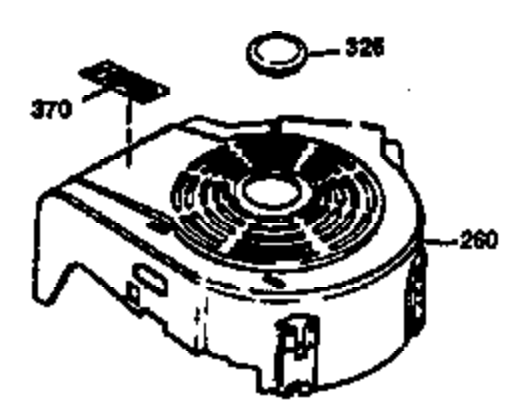

ILLUSTRATION SHOWS TYPICAL PARTS ONLY, ORDER BY PART NUMBER. PARTS NOT LISTED ARE SUPPLIED BY OEM.

Ref #	Part Number	Qty	Description
238	650806	2	Screw, 10-32 x 5/8"
239	34338	1	* Air Cleaner Gasket
245	34340	1	Air Cleaner Filter
250	34341B	1	Air Cleaner Cover
260	35484	1	Blower Housing
287	650926	2	Screw, 8-32 x 21/64"
298	28763	3	Screw, 10-32 x 35/64"
300	34476A	1	Fuel Tank (Incl. 292 & 301)
301	33032	1	Fuel Cap
390	590694	1	Rewind Starter (NOTE: This engine could have been built with 590686 starter. Refer to the design of the air intake louvers for part identification. Individual starter parts do not interchange.)