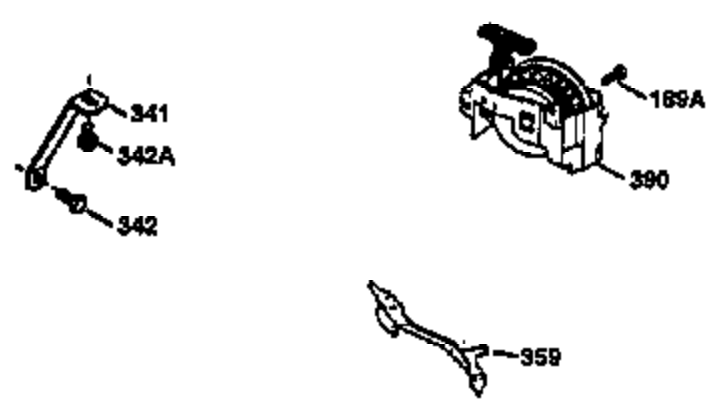

ILLUSTRATION SHOWS TYPICAL PARTS ONLY, ORDER BY PART NUMBER. PARTS NOT LISTED ARE SUPPLIED BY OEM.

Ref #	Part Number	Qty	Description
238	650806	2	Screw, 10-32 x 5/8"
239	34338	1	* Air Cleaner Gasket
245	34340	1	Air Cleaner Filter
250	34341B	1	Air Cleaner Cover
260	35484	1	Blower Housing
287	650926	2	Screw, 8-32 x 21/64"
298	28763	3	Screw, 10-32 x 35/64"
300	34476A	1	Fuel Tank (Incl. 292 & 301)
301	33032	1	Fuel Cap
390	590694	1	Rewind Starter (NOTE: This engine could have been built with 590686 starter. Refer to the design of the air intake louvers for part identification. Individual starter parts do not interchange.)