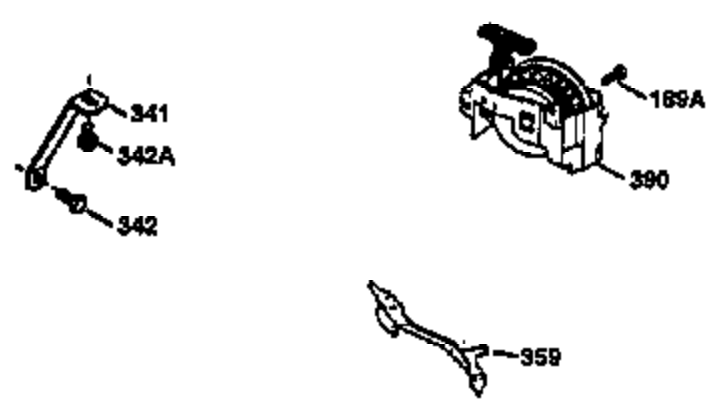

ILLUSTRATION SHOWS TYPICAL PARTS ONLY, ORDER BY PART NUMBER. PARTS NOT LISTED ARE SUPPLIED BY OEM.

Ref #	Part Number	Qty	Description
238	650932	2	Screw, 10-32 x 49/64"
239	34338	1	* Air Cleaner Gasket
245	35066	1	Air Cleaner Filter
250	35065	1	Air Cleaner Cover
260	36420	1	Blower Housing
287	650926	2	Screw, 8-32 x 21/64"
300	35586	1	Fuel Tank (Incl. 292 & 301)
301	35355	1	Fuel Cap
370	35167	1	Control Decal
390	590694	1	Rewind Starter (NOTE: This engine could have been built with 590686 starter. Refer to the design of the air intake louvers for part identification. Individual starter parts do not interchange.)