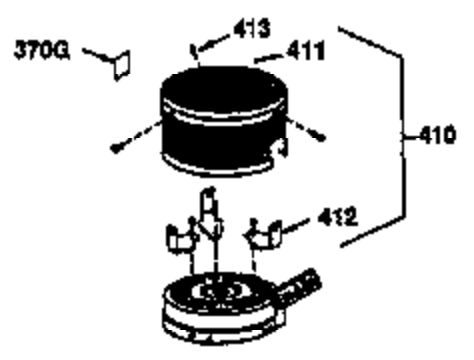

ILLUSTRATION SHOWS TYPICAL PARTS ONLY. ORDER BY PART NUMBER. PARTS NOT LISTED ARE SUPPLIED BY OEM.

Ref #	Part Number	Qty	Description
19	36281	1	Extension Spring
69	35261	1	* Mounting Flange Gasket
70	35651C	1	Mounting Flange (Incl.72 thru 83)
90	611112	1	Flywheel
182	6201	2	Screw, 1/4-28 x 7/8"
185	31384A	1	Intake Pipe (Incl. 224)
186	34337	1	Governor Link
200	35727	1	Control Bracket (202 thru 205)
209	30200	2	Screw, 10-24 x 9/16"
223	650451	2	Screw, 1/4-20 x 1"
238	650932	2	Screw, 10-32 x 49/64"
241	35797	1	Air Cleaner Collar
245	35066	1	Air Cleaner Filter
250	35065	1	Air Cleaner Cover
275	27181B	1	Muffler (Incl. 277)
277	650795	2	Screw, 1/4-20 x 2-1/4"