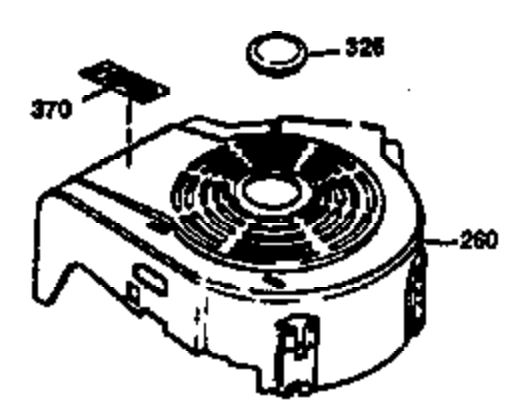

ILLUSTRATION SHOWS TYPICAL PARTS ONLY, ORDER BY PART NUMBER. PARTS NOT LISTED ARE SUPPLIED BY OEM.

Ref #	Part Number	Qty	Description
238	650932	2	Screw, 10-32 x 49/64"
239	34338	1	* Air Cleaner Gasket
245	35066	1	Air Cleaner Filter
250	35065	1	Air Cleaner Cover
260	36420A	1	Blower Housing
287	650926	2	Screw, 8-32 x 21/64"
298	28763	3	Screw, 10-32 x 35/64"
300	34369B	1	Fuel Tank (Incl. 292 & 301)
301	35355	1	Fuel Cap
390	590694	1	Rewind Starter (NOTE: This engine could have been built with 590686 starter. Refer to the design of the air intake louvers for part identification. Individual starter parts do not interchange.)