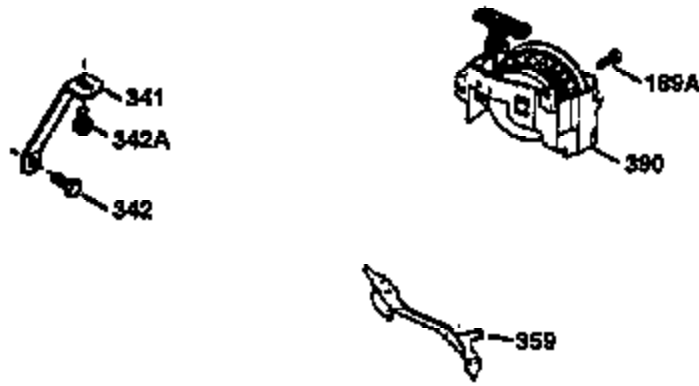

ILLUSTRATION SHOWS TYPICAL PARTS ONLY, ORDER BY PART NUMBER. PARTS NOT LISTED ARE SUPPLIED BY OEM.

Ref #	Part Number	Qty	Description
238	650932	2	Screw, 10-32 x 49/64"
239	34338	1	* Air Cleaner Gasket
245	35066	1	Air Cleaner Filter
250	35065	1	Air Cleaner Cover
260	36420A	1	Blower Housing
287	650926	2	Screw, 8-32 x 21/64"
300	35586	1	Fuel Tank (Incl. 292 & 301)
301	35355	1	Fuel Cap
390	590694	1	Rewind Starter (NOTE: This engine could have been built with 590686 starter. Refer to the design of the air intake louvers for part identification. Individual starter parts do not interchange.)