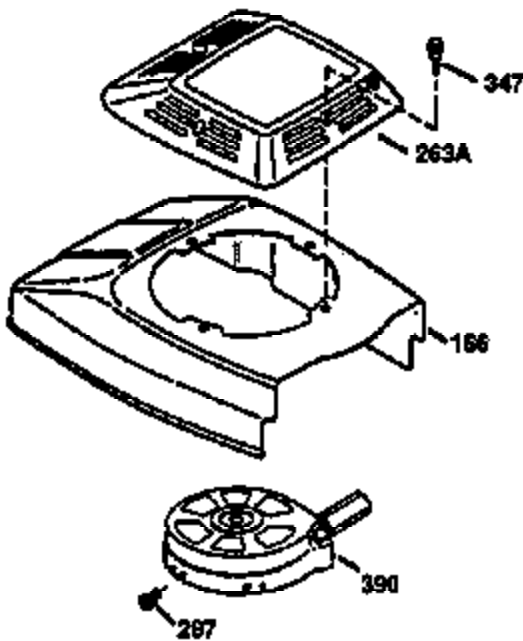

ILLUSTRATION SHOWS TYPICAL PARTS ONLY, ORDER BY PART NUMBER. PARTS NOT LISTED ARE SUPPLIED BY OEM.

Ref #	Part Number	Qty	Description
238	650932	2	Screw, 10-32 x 49/64"
239	34338	1	* Air Cleaner Gasket
245	35066	1	Air Cleaner Filter
250	35065	1	Air Cleaner Cover
260	36420A	1	Blower Housing
287	650926	2	Screw, 8-32 x 21/64"
300	35586	1	Fuel Tank (Incl. 292 & 301)
301	35355	1	Fuel Cap
390	590694	1	Rewind Starter (NOTE: This engine could have been built with 590686 starter. Refer to the design of the air intake louvers for part identification. Individual starter parts do not interchange.)