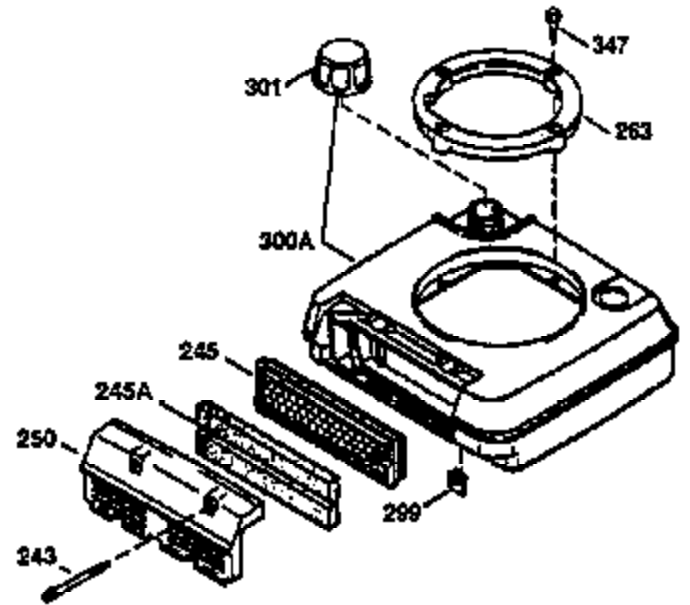

ILLUSTRATION SHOWS TYPICAL PARTS ONLY, ORDER BY PART NUMBER. PARTS NOT LISTED ARE SUPPLIED BY OEM.

Ref #	Part Number	Qty	Description
238	650932	2	Screw, 10-32 x 49/64"
239	34338	1	* Air Cleaner Gasket
245	35066	1	Air Cleaner Filter
250	35065	1	Air Cleaner Cover
260	36420A	1	Blower Housing
287	650926	2	Screw, 8-32 x 21/64"
300	35586	1	Fuel Tank (Incl. 292 & 301)
301	35355	1	Fuel Cap
390	590694	1	Rewind Starter (NOTE: This engine could have been built with 590686 starter. Refer to the design of the air intake louvers for part identification. Individual starter parts do not interchange.)