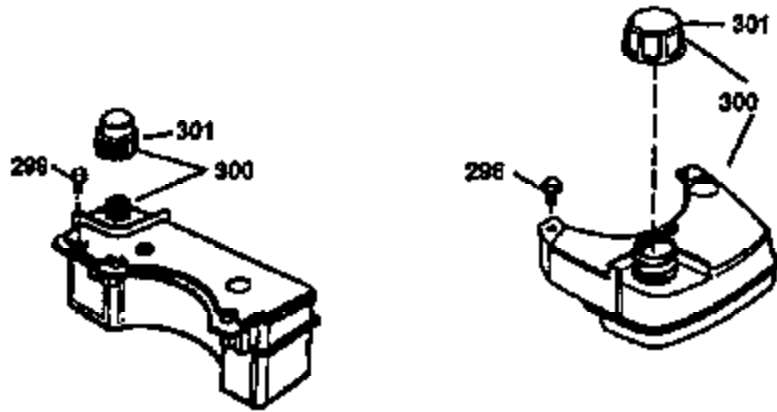

ILLUSTRATION SHOWS TYPICAL PARTS ONLY, ORDER BY PART NUMBER. PARTS NOT LISTED ARE SUPPLIED BY OEM.

Ref #	Part Number	Qty	Description
238	650932	2	Screw, 10-32 x 49/64"
239	34338	1	* Air Cleaner Gasket
245	35066	1	Air Cleaner Filter
250	35065	1	Air Cleaner Cover
260	36420A	1	Blower Housing
287	650926	2	Screw, 8-32 x 21/64"
300	35586	1	Fuel Tank (Incl. 292 & 301)
301	35355	1	Fuel Cap
390	590694	1	Rewind Starter (NOTE: This engine could have been built with 590686 starter. Refer to the design of the air intake louvers for part identification. Individual starter parts do not interchange.)