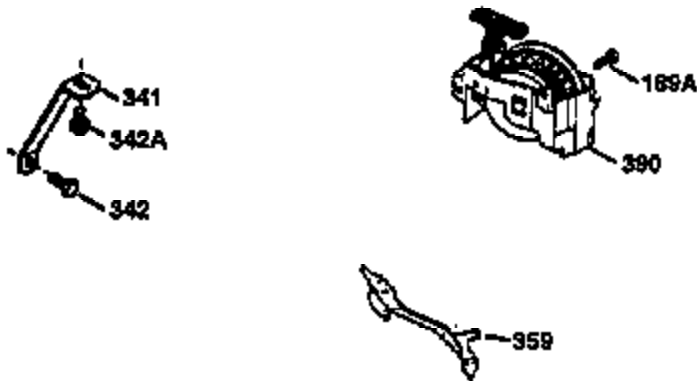

ILLUSTRATION SHOWS TYPICAL PARTS ONLY, ORDER BY PART NUMBER. PARTS NOT LISTED ARE SUPPLIED BY OEM.

Ref #	Part Number	Qty	Description
238	650932	2	Screw, 10-32 x 49/64"
239	34338	1	* Air Cleaner Gasket
245	35066	1	Air Cleaner Filter
250	35065	1	Air Cleaner Cover
260	36420A	1	Blower Housing
287	650926	2	Screw, 8-32 x 21/64"
298	28763	3	Screw, 10-32 x 35/64"
300	34369B	1	Fuel Tank (Incl. 292 & 301)
301	35355	1	Fuel Cap
370	35167	1	Control Decal
390	590694	1	Rewind Starter (NOTE: This engine could have been built with 590686 starter. Refer to the design of the air intake louvers for part identification. Individual starter parts do not interchange.)