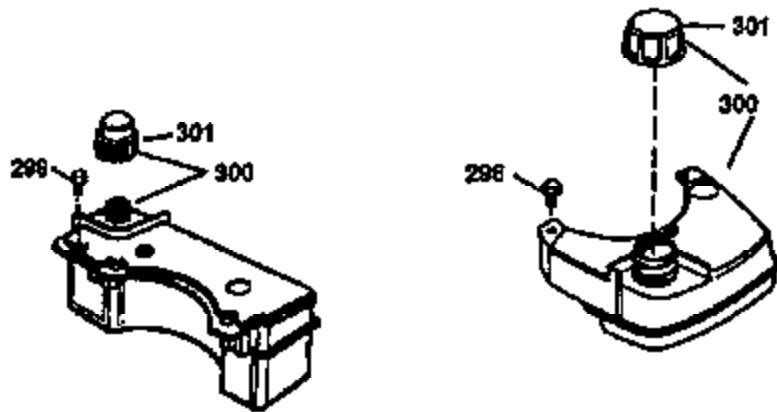

ILLUSTRATION SHOWS TYPICAL PARTS ONLY, ORDER BY PART NUMBER. PARTS NOT LISTED ARE SUPPLIED BY OEM.

Ref #	Part Number	Qty	Description
238	650932	2	Screw, 10-32 x 49/64"
239	34338	1	* Air Cleaner Gasket
245	35066	1	Air Cleaner Filter
250	35065	1	Air Cleaner Cover
260	36420A	1	Blower Housing
287	650926	2	Screw, 8-32 x 21/64"
298	28763	3	Screw, 10-32 x 35/64"
300	34369B	1	Fuel Tank (Incl. 292 & 301)
301	35355	1	Fuel Cap
370	35167	1	Control Decal
390	590694	1	Rewind Starter (NOTE: This engine could have been built with 590686 starter. Refer to the design of the air intake louvers for part identification. Individual starter parts do not interchange.)