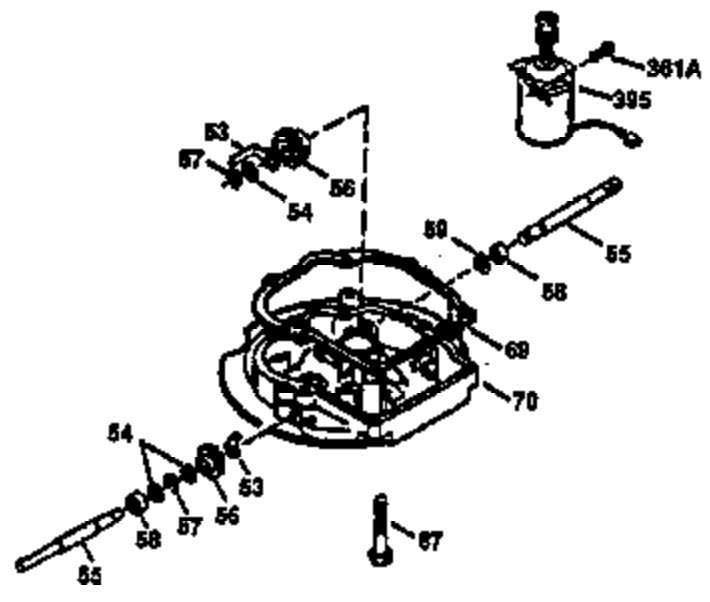

ILLUSTRATION SHOWS TYPICAL PARTS ONLY. ORDER BY PART NUMBER. PARTS NOT LISTED ARE SUPPLIED BY OEM.

Ref #	Part Number	Qty	Description
19	36281	1	Extension Spring
69	35261	1	* Mounting Flange Gasket
70	35651C	1	Mounting Flange (Incl. 72 thru 83)
90	611112	1	Flywheel
182	6201	2	Screw, 1/4-28 x 7/8"
185	31384A	1	Intake Pipe (Incl. 224)
186	34337	1	Governor Link
200	33131A	1	Control Bracket (Incl. 202 thru 206)
209	30200	2	Screw, 10-24 x 9/16"
223	650451	2	Screw, 1/4-20 x 1"
238	650806	2	Screw, 10-32 x 5/8"
245	34340	1	Air Cleaner Filter
250	34341B	1	Air Cleaner Cover
275	36491	1	Muffler (Incl. 277)
277	650988	2	Screw, 1/4-20 x 2-5/16"