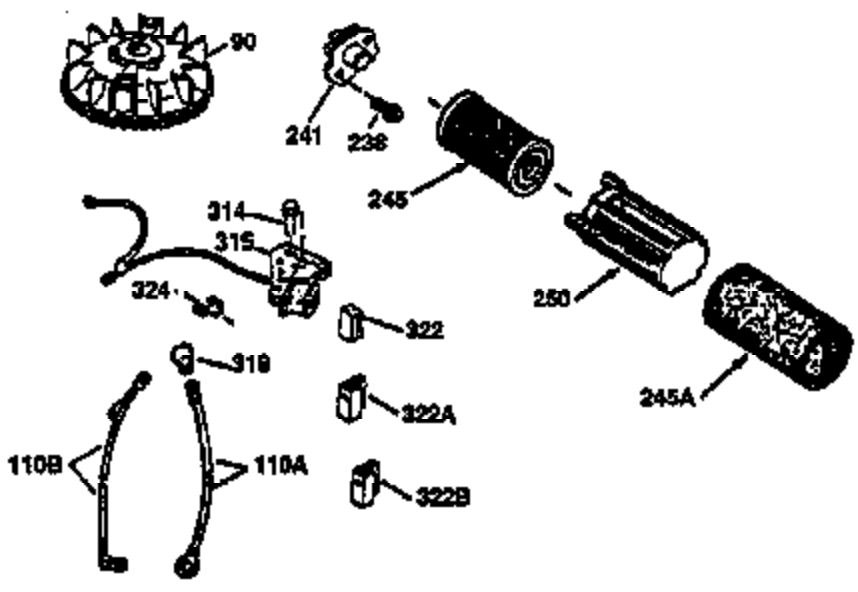

ILLUSTRATION SHOWS TYPICAL PARTS ONLY. ORDER BY PART NUMBER. PARTS NOT LISTED ARE SUPPLIED BY OEM.

Ref #	Part Number	Qty	Description
19	36281	1	Extension Spring
69	35261	1	* Mounting Flange Gasket
70	35651C	1	Mounting Flange (Incl. 72 thru 83)
90	611112	1	Flywheel
182	6201	2	Screw, 1/4-28 x 7/8"
185	31384A	1	Intake Pipe (Incl. 224)
186	34337	1	Governor Link
200	33131A	1	Control Bracket (Incl. 202 thru 206)
209	30200	2	Screw, 10-24 x 9/16"
223	650451	2	Screw, 1/4-20 x 1"
238	650806	2	Screw, 10-32 x 5/8"
245	34340	1	Air Cleaner Filter
250	34341B	1	Air Cleaner Cover
275	36491	1	Muffler (Incl. 277)
277	650988	2	Screw, 1/4-20 x 2-5/16"