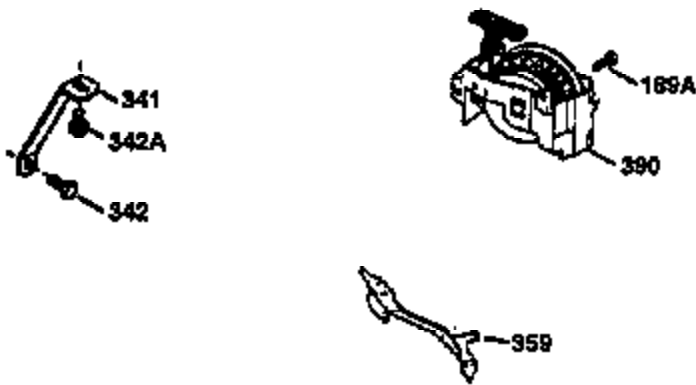

ILLUSTRATION SHOWS TYPICAL PARTS ONLY, ORDER BY PART NUMBER. PARTS NOT LISTED ARE SUPPLIED BY OEM.

Ref #	Part Number	Qty	Description
238	650806	2	Screw, 10-32 x 5/8"
239	34338	1	* Air Cleaner Gasket
245	34340	1	Air Cleaner Filter
250	34341B	1	Air Cleaner Cover
260	35484	1	Blower Housing
287	650926	2	Screw, 8-32 x 21/64"
298	28763	3	Screw, 10-32 x 35/64"
300	34476A	1	Fuel Tank (Incl. 292 & 301)
301	33032	1	Fuel Cap
370	36260	1	Primer Decal
390	590688	1	Rewind Starter