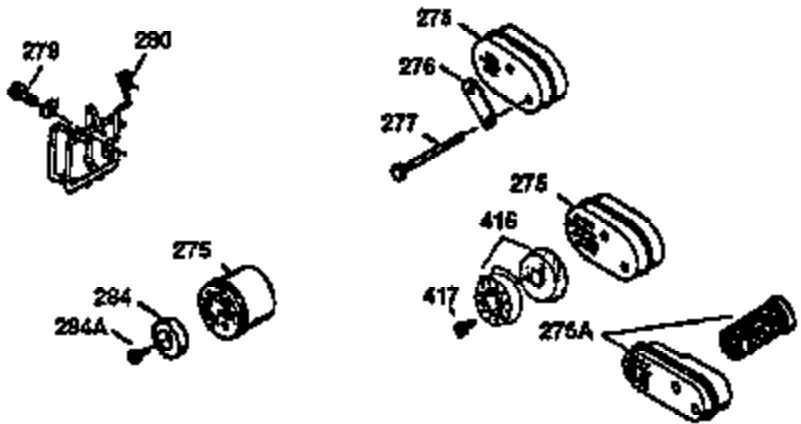

ILLUSTRATION SHOWS TYPICAL PARTS ONLY. ORDER BY PART NUMBER. PARTS NOT LISTED ARE SUPPLIED BY OEM.

Ref #	Part Number	Qty	Description
19	36281	1	Extension Spring
69	35261	1	* Mounting Flange Gasket
70	35651C	1	Mounting Flange (Incl. 72 thru 83)
90	611112	1	Flywheel
182	6201	2	Screw, 1/4-28 x 7/8"
185	31384A	1	Intake Pipe (Incl. 224)
186	34337	1	Governor Link
200	33131A	1	Control Bracket (Incl. 202 thru 206)
209	30200	2	Screw, 10-24 x 9/16"
223	650451	2	Screw, 1/4-20 x 1"
238	650806	2	Screw, 10-32 x 5/8"
245	34340	1	Air Cleaner Filter
250	34341B	1	Air Cleaner Cover
275	36491	1	Muffler (Incl. 277)
277	650988	2	Screw, 1/4-20 x 2-5/16"