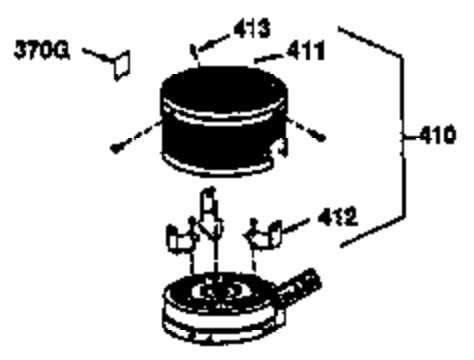

ILLUSTRATION SHOWS TYPICAL PARTS ONLY. ORDER BY PART NUMBER. PARTS NOT LISTED ARE SUPPLIED BY OEM.

Ref #	Part Number	Qty	Description
19	36281	1	Extension Spring
69	35261	1	* Mounting Flange Gasket
70	35651C	1	Mounting Flange (Incl. 72 thru 83)
90	611112	1	Flywheel
182	6201	2	Screw, 1/4-28 x 7/8"
185	31384A	1	Intake Pipe (Incl. 224)
186	34337	1	Governor Link
200	33131A	1	Control Bracket (Incl. 202 thru 206)
209	30200	2	Screw, 10-24 x 9/16"
223	650451	2	Screw, 1/4-20 x 1"
238	650806	2	Screw, 10-32 x 5/8"
245	34340	1	Air Cleaner Filter
250	34341B	1	Air Cleaner Cover
275	36491	1	Muffler (Incl. 277)
277	650988	2	Screw, 1/4-20 x 2-5/16"