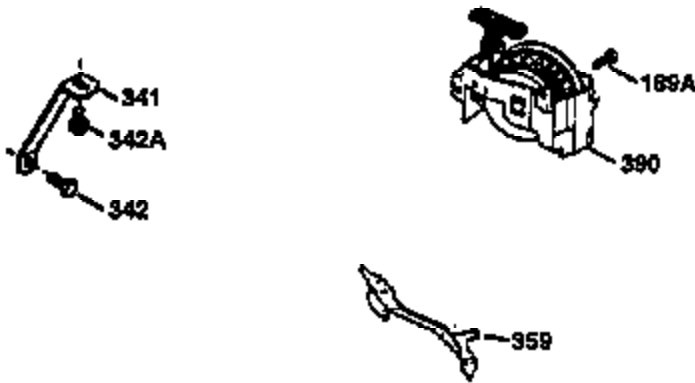

ILLUSTRATION SHOWS TYPICAL PARTS ONLY, ORDER BY PART NUMBER. PARTS NOT LISTED ARE SUPPLIED BY OEM.

Ref #	Part Number	Qty	Description
238	650932	2	Screw, 10-32 x 49/64"
239	34338	1	* Air Cleaner Gasket
245	35066	1	Air Cleaner Filter
250	35986	1	Air Cleaner Cover
260	36291	1	Blower Housing
263	36214	1	Trim Ring
287	650926	2	Screw, 8-32 x 21/64"
300	35586	1	Fuel Tank (Incl. 292 & 301)
301	35355	1	Fuel Cap
370	34144	1	Primer Decal
390	590694	1	Rewind Starter (NOTE: This engine could have been built with 590686 starter. Refer to the design of the air intake louvers for part identification. Individual starter parts do not interchange.)