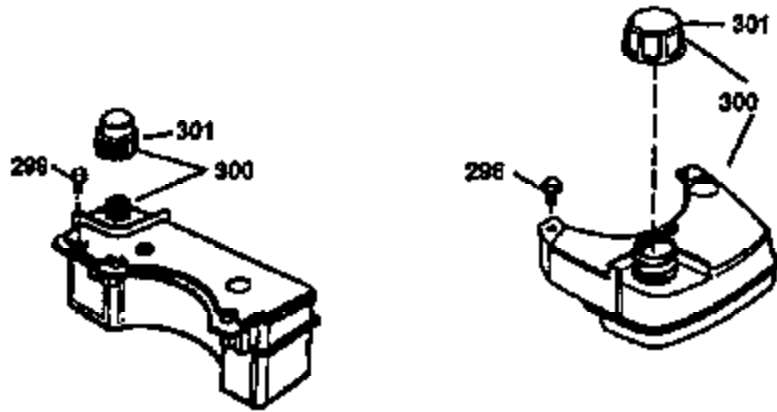

ILLUSTRATION SHOWS TYPICAL PARTS ONLY, ORDER BY PART NUMBER. PARTS NOT LISTED ARE SUPPLIED BY OEM.

Ref #	Part Number	Qty	Description
238	650932	2	Screw, 10-32 x 49/64"
239	34338	1	* Air Cleaner Gasket
245	35066	1	Air Cleaner Filter
250	35986	1	Air Cleaner Cover
260	36291	1	Blower Housing
263	36214	1	Trim Ring
287	650926	2	Screw, 8-32 x 21/64"
300	35586	1	Fuel Tank (Incl. 292 & 301)
301	35355	1	Fuel Cap
370	34144	1	Primer Decal
390	590694	1	Rewind Starter (NOTE: This engine could have been built with 590686 starter. Refer to the design of the air intake louvers for part identification. Individual starter parts do not interchange.)