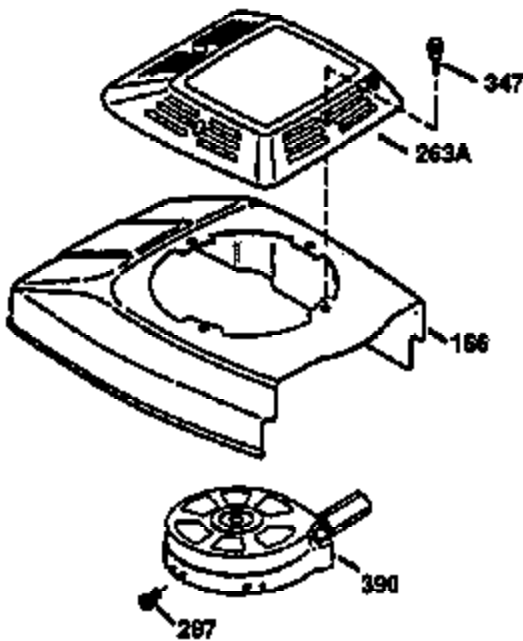

ILLUSTRATION SHOWS TYPICAL PARTS ONLY, ORDER BY PART NUMBER. PARTS NOT LISTED ARE SUPPLIED BY OEM.

Ref #	Part Number	Qty	Description
238	650932	2	Screw, 10-32 x 49/64"
239	34338	1	* Air Cleaner Gasket
245	35066	1	Air Cleaner Filter
250	35986	1	Air Cleaner Cover
260	36291	1	Blower Housing
263	36214	1	Trim Ring
287	650926	2	Screw, 8-32 x 21/64"
300	35586	1	Fuel Tank (Incl. 292 & 301)
301	36246	1	Fuel Cap
390	590694	1	Rewind Starter (NOTE: This engine could have been built with 590737 starter. Refer to the design of the rope pulley strength ribs for part identification. Individual starter parts do not interchange. Refer to service bulletin 116).