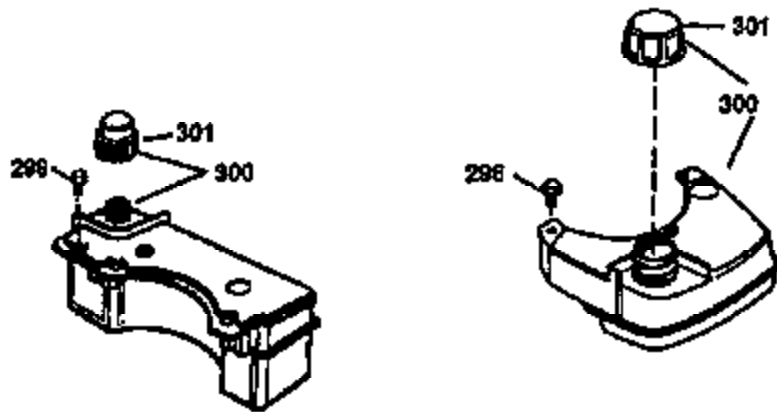

ILLUSTRATION SHOWS TYPICAL PARTS ONLY, ORDER BY PART NUMBER. PARTS NOT LISTED ARE SUPPLIED BY OEM.

Ref #	Part Number	Qty	Description
238	650932	2	Screw, 10-32 x 49/64"
239	34338	1	* Air Cleaner Gasket
245	35066	1	Air Cleaner Filter
250	35986	1	Air Cleaner Cover
260	36291	1	Blower Housing
263	36214	1	Trim Ring
287	650926	2	Screw, 8-32 x 21/64"
300	35586	1	Fuel Tank (Incl. 292 & 301)
301	36246	1	Fuel Cap
390	590694	1	Rewind Starter (NOTE: This engine could have been built with 590737 starter. Refer to the design of the rope pulley strength ribs for part identification. Individual starter parts do not interchange. Refer to service bulletin 116).