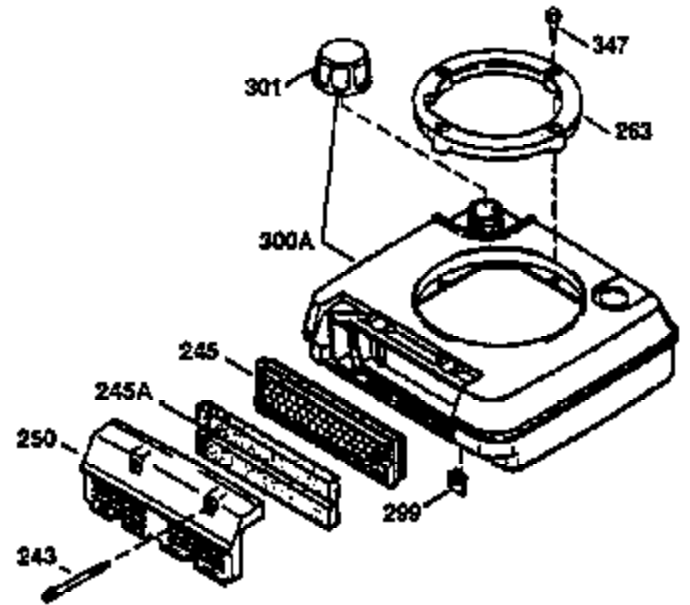

ILLUSTRATION SHOWS TYPICAL PARTS ONLY, ORDER BY PART NUMBER. PARTS NOT LISTED ARE SUPPLIED BY OEM.

Ref #	Part Number	Qty	Description
238	650932	2	Screw, 10-32 x 49/64"
239	34338	1	* Air Cleaner Gasket
245	35066	1	Air Cleaner Filter
250	35986	1	Air Cleaner Cover
260	36291	1	Blower Housing
263	36214	1	Trim Ring
287	650926	2	Screw, 8-32 x 21/64"
300	35586	1	Fuel Tank (Incl. 292 & 301)
301	36246	1	Fuel Cap
390	590694	1	Rewind Starter (NOTE: This engine could have been built with 590737 starter. Refer to the design of the rope pulley strength ribs for part identification. Individual starter parts do not interchange. Refer to service bulletin 116).