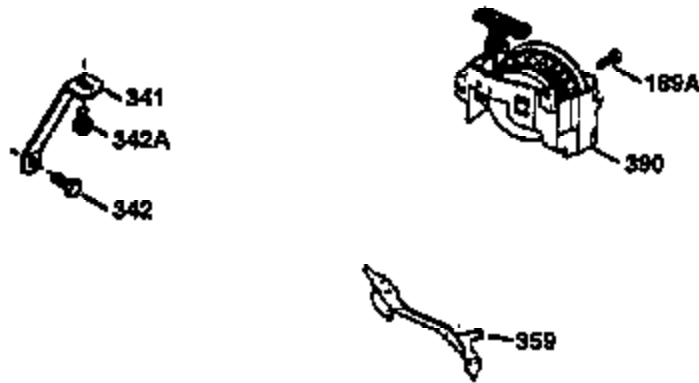

ILLUSTRATION SHOWS TYPICAL PARTS ONLY, ORDER BY PART NUMBER. PARTS NOT LISTED ARE SUPPLIED BY OEM.

Ref #	Part Number	Qty	Description
238	650932	2	Screw, 10-32 x 49/64"
239	34338	1	* Air Cleaner Gasket
245	35066	1	Air Cleaner Filter
250	35986	1	Air Cleaner Cover
260	36291	1	Blower Housing
263	36214	1	Trim Ring
287	650926	2	Screw, 8-32 x 21/64"
300	35586	1	Fuel Tank (Incl. 292 & 301)
301	36246	1	Fuel Cap
390	590694	1	Rewind Starter (NOTE: This engine could have been built with 590737 starter. Refer to the design of the rope pulley strength ribs for part identification. Individual starter parts do not interchange. Refer to service bulletin 116).