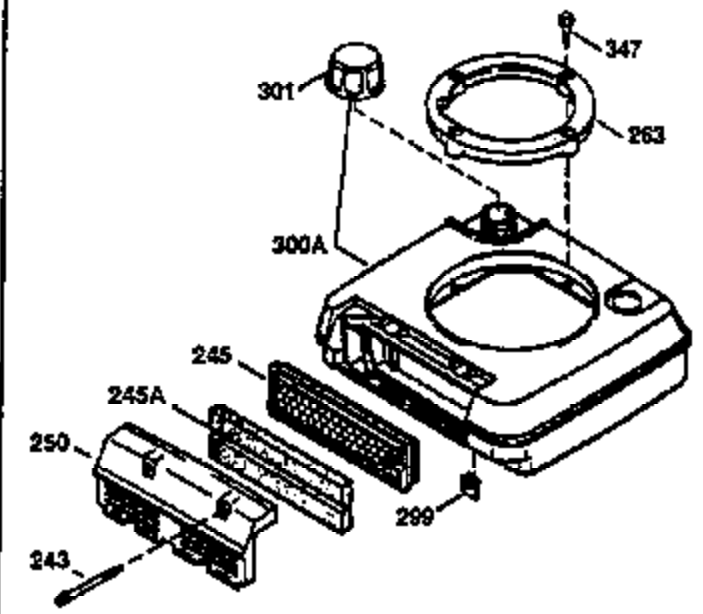

Ref #	Part Number	Qty	Description
420	730225	1	SAE 30 4-Cycle Engine Oil (1 Quart)

ILLUSTRATION SHOWS TYPICAL PARTS ONLY, ORDER BY PART NUMBER. PARTS NOT LISTED ARE SUPPLIED BY OEM.

Ref #	Part Number	Qty	Description
238	650806	2	Screw, 10-32 x 5/8"
239	34338	1	* Air Cleaner Gasket
245	34340	1	Air Cleaner Filter
250	34341B	1	Air Cleaner Cover
260	36227	1	Blower Housing
287	650926	2	Screw, 8-32 x 21/64"
300	35586	1	Fuel Tank (Incl. 292 & 301)
301	35355	1	Fuel Cap
370	36260	1	Primer Decal
390	590694	1	Rewind Starter (NOTE: This engine could have been built with 590686 starter. Refer to the design of the air intake louvers for part identification. Individual starter parts do not interchange.)