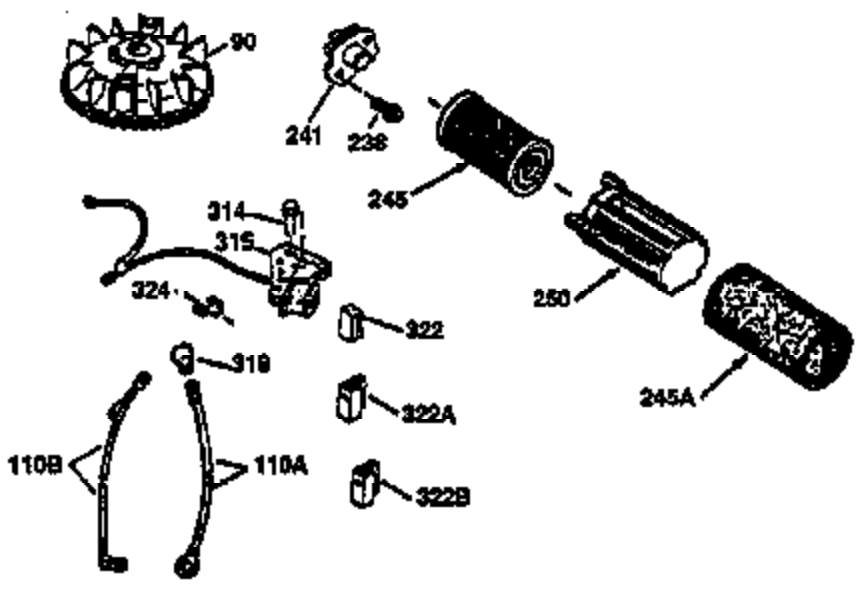

ILLUSTRATION SHOWS TYPICAL PARTS ONLY. ORDER BY PART NUMBER. PARTS NOT LISTED ARE SUPPLIED BY OEM.

Ref #	Part Number	Qty	Description
19	36281	1	Extension Spring
53	31745	1	Washer
54	31747	1	Washer
55	35667	1	P.T.O. Shaft
56	31746	1	L.H. Worm Gear
57	31749	1	Retaining Ring
58	31744	1	Oil Seal
59	31787	1	Washer
69	35261	1	* Mounting Flange Gasket
70	33521E	1	Mounting Flange (Incl.58,72 thru 83)
87	650492	1	Screw, 1/4-20 x 2-1/4"
90	611044	1	Flywheel
110A	36531	1	Wire Harness
182	6201	2	Screw, 1/4-28 x 7/8"
185	31384A	1	Intake Pipe (Incl. 224)
186	34337	1	Governor Link
200	33131A	1	Control Bracket (Incl. 202 thru 205)
209	30200	2	Screw, 10-24 x 9/16"
223	650451	2	Screw, 1/4-20 x 1"
238	650806	2	Screw, 10-32 x 5/8"
245	34340	1	Air Cleaner Filter
250	34341B	1	Air Cleaner Cover
275	36473	1	Muffler (Incl. 277)
277	650988	2	Screw, 1/4-20 x 2-5/16"
314	650767	2	Screw, 8-32 x 27/64"
315	35365	1	Coil
318	35587	1	Connector Seal
322A	34977	1	Connector Body
322	35013	1	Connector Body
361A	650831	2	Screw, 1/4-20 x 1/2"
395	35707	1	12 Volt Electric Starter