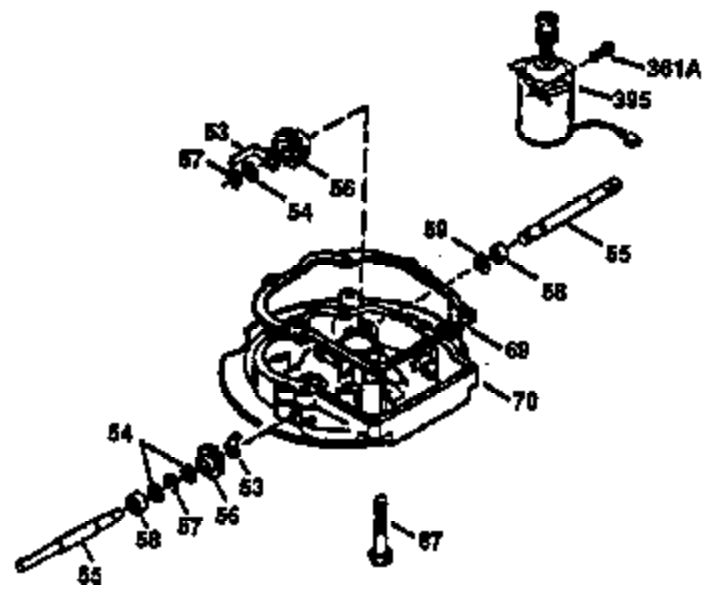

ILLUSTRATION SHOWS TYPICAL PARTS ONLY. ORDER BY PART NUMBER. PARTS NOT LISTED ARE SUPPLIED BY OEM.

Ref #	Part Number	Qty	Description
19	36281	1	Extension Spring
53	31745	1	Washer
54	31747	1	Washer
55	35667	1	P.T.O. Shaft
56	31746	1	L.H. Worm Gear
57	31749	1	Retaining Ring
58	31744	1	Oil Seal
59	31787	1	Washer
69	35261	1	* Mounting Flange Gasket
70	33521E	1	Mounting Flange (Incl.58,72 thru 83)
87	650492	1	Screw, 1/4-20 x 2-1/4"
90	611044	1	Flywheel
110A	36531	1	Wire Harness
182	6201	2	Screw, 1/4-28 x 7/8"
185	31384A	1	Intake Pipe (Incl. 224)
186	34337	1	Governor Link
200	33131A	1	Control Bracket (Incl. 202 thru 205)
209	30200	2	Screw, 10-24 x 9/16"
223	650451	2	Screw, 1/4-20 x 1"
238	650806	2	Screw, 10-32 x 5/8"
245	34340	1	Air Cleaner Filter
250	34341B	1	Air Cleaner Cover
275	36473	1	Muffler (Incl. 277)
277	650988	2	Screw, 1/4-20 x 2-5/16"
314	650767	2	Screw, 8-32 x 27/64"
315	35365	1	Coil
318	35587	1	Connector Seal
322A	34977	1	Connector Body
322	35013	1	Connector Body
361A	650831	2	Screw, 1/4-20 x 1/2"
395	35707	1	12 Volt Electric Starter