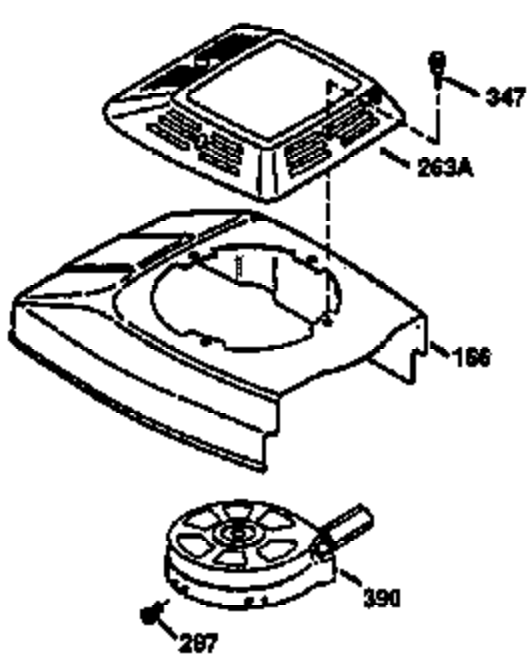

Ref #	Part Number	Qty	Description
420	730225	1	SAE 30 4-Cycle Engine Oil (1 Quart)

ILLUSTRATION SHOWS TYPICAL PARTS ONLY, ORDER BY PART NUMBER. PARTS NOT LISTED ARE SUPPLIED BY OEM.

Ref #	Part Number	Qty	Description
238	650806	2	Screw, 10-32 x 5/8"
239	34338	1	* Air Cleaner Gasket
245	34340	1	Air Cleaner Filter
250	34341B	1	Air Cleaner Cover
260	36227	1	Blower Housing
287	650926	2	Screw, 8-32 x 21/64"
300	35586	1	Fuel Tank (Incl. 292 & 301)
301	35355	1	Fuel Cap
370	36260	1	Primer Decal
390	590694	1	Rewind Starter (NOTE: This engine could have been built with 590686 starter. Refer to the design of the air intake louvers for part identification. Individual starter parts do not interchange.)