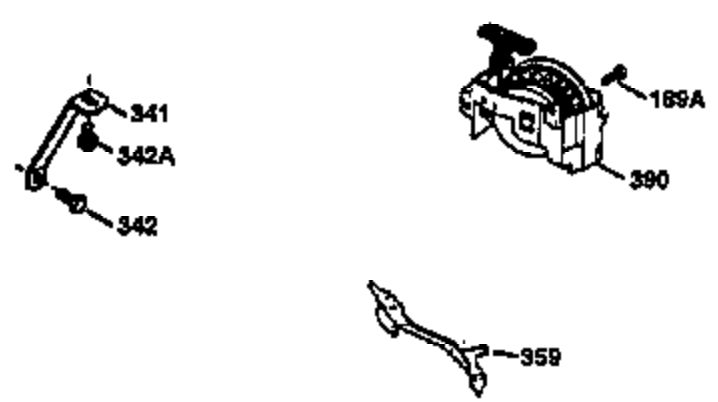

Ref #	Part Number	Qty	Description
420	730225	1	SAE 30 4-Cycle Engine Oil (1 Quart)

ILLUSTRATION SHOWS TYPICAL PARTS ONLY, ORDER BY PART NUMBER. PARTS NOT LISTED ARE SUPPLIED BY OEM.

Ref #	Part Number	Qty	Description
238	650806	2	Screw, 10-32 x 5/8"
239	34338	1	* Air Cleaner Gasket
245	34340	1	Air Cleaner Filter
250	34341B	1	Air Cleaner Cover
260	36227	1	Blower Housing
287	650926	2	Screw, 8-32 x 21/64"
300	35586	1	Fuel Tank (Incl. 292 & 301)
301	35355	1	Fuel Cap
370	36260	1	Primer Decal
390	590694	1	Rewind Starter (NOTE: This engine could have been built with 590686 starter. Refer to the design of the air intake louvers for part identification. Individual starter parts do not interchange.)