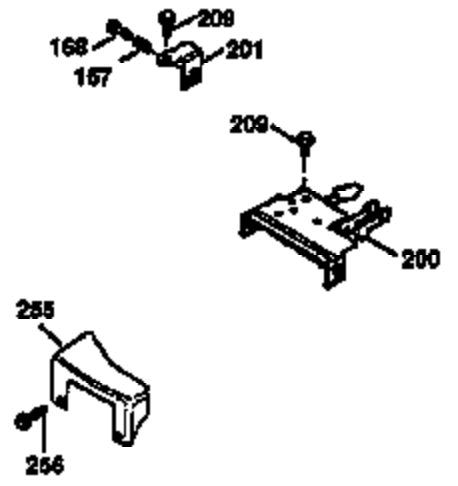

ILLUSTRATION SHOWS TYPICAL PARTS ONLY. ORDER BY PART NUMBER. PARTS NOT LISTED ARE SUPPLIED BY OEM.

Ref #	Part Number	Qty	Description
19	36281	1	Extension Spring
53	31745	1	Washer
54	31747	1	Washer
55	35667	1	P.T.O. Shaft
56	31746	1	L.H. Worm Gear
57	31749	1	Retaining Ring
58	31744	1	Oil Seal
59	31787	1	Washer
69	35261	1	* Mounting Flange Gasket
70	33521E	1	Mounting Flange (Incl.58,72 thru 83)
87	650492	1	Screw, 1/4-20 x 2-1/4"
90	611044	1	Flywheel
110A	36531	1	Wire Harness
182	6201	2	Screw, 1/4-28 x 7/8"
185	31384A	1	Intake Pipe (Incl. 224)
186	34337	1	Governor Link
200	33131A	1	Control Bracket (Incl. 202 thru 205)
209	30200	2	Screw, 10-24 x 9/16"
223	650451	2	Screw, 1/4-20 x 1"
238	650806	2	Screw, 10-32 x 5/8"
245	34340	1	Air Cleaner Filter
250	34341B	1	Air Cleaner Cover
275	36473	1	Muffler (Incl. 277)
277	650988	2	Screw, 1/4-20 x 2-5/16"
314	650767	2	Screw, 8-32 x 27/64"
315	35365	1	Coil
318	35587	1	Connector Seal
322A	34977	1	Connector Body
322	35013	1	Connector Body
361A	650831	2	Screw, 1/4-20 x 1/2"
395	35707	1	12 Volt Electric Starter