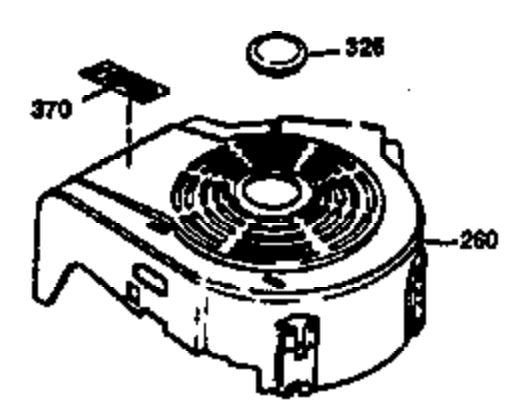

Ref #	Part Number	Qty	Description
420	730225	1	SAE 30 4-Cycle Engine Oil (1 Quart)

ILLUSTRATION SHOWS TYPICAL PARTS ONLY, ORDER BY PART NUMBER. PARTS NOT LISTED ARE SUPPLIED BY OEM.

Ref #	Part Number	Qty	Description
238	650806	2	Screw, 10-32 x 5/8"
239	34338	1	* Air Cleaner Gasket
245	34340	1	Air Cleaner Filter
250	34341B	1	Air Cleaner Cover
260	36227	1	Blower Housing
287	650926	2	Screw, 8-32 x 21/64"
300	35586	1	Fuel Tank (Incl. 292 & 301)
301	35355	1	Fuel Cap
370	36260	1	Primer Decal
390	590694	1	Rewind Starter (NOTE: This engine could have been built with 590686 starter. Refer to the design of the air intake louvers for part identification. Individual starter parts do not interchange.)