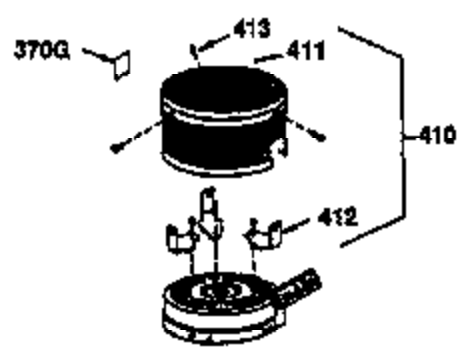

ILLUSTRATION SHOWS TYPICAL PARTS ONLY. ORDER BY PART NUMBER. PARTS NOT LISTED ARE SUPPLIED BY OEM.

Ref #	Part Number	Qty	Description
19	36281	1	Extension Spring
53	31745	1	Washer
54	31747	1	Washer
55	35667	1	P.T.O. Shaft
56	31746	1	L.H. Worm Gear
57	31749	1	Retaining Ring
58	31744	1	Oil Seal
59	31787	1	Washer
69	35261	1	* Mounting Flange Gasket
70	33521E	1	Mounting Flange (Incl.58,72 thru 83)
87	650492	1	Screw, 1/4-20 x 2-1/4"
90	611044	1	Flywheel
110A	36531	1	Wire Harness
182	6201	2	Screw, 1/4-28 x 7/8"
185	31384A	1	Intake Pipe (Incl. 224)
186	34337	1	Governor Link
200	33131A	1	Control Bracket (Incl. 202 thru 205)
209	30200	2	Screw, 10-24 x 9/16"
223	650451	2	Screw, 1/4-20 x 1"
238	650806	2	Screw, 10-32 x 5/8"
245	34340	1	Air Cleaner Filter
250	34341B	1	Air Cleaner Cover
275	36473	1	Muffler (Incl. 277)
277	650988	2	Screw, 1/4-20 x 2-5/16"
314	650767	2	Screw, 8-32 x 27/64"
315	35365	1	Coil
318	35587	1	Connector Seal
322A	34977	1	Connector Body
322	35013	1	Connector Body
361A	650831	2	Screw, 1/4-20 x 1/2"
395	35707	1	12 Volt Electric Starter