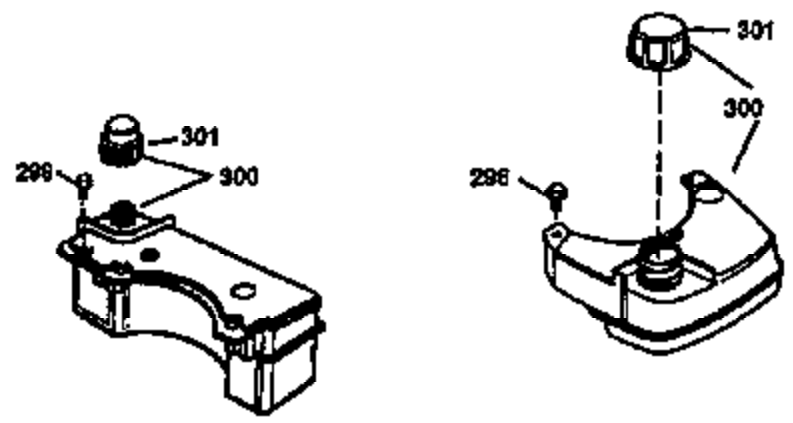

Ref #	Part Number	Qty	Description
420	730225	1	SAE 30 4-Cycle Engine Oil (1 Quart)

ILLUSTRATION SHOWS TYPICAL PARTS ONLY, ORDER BY PART NUMBER. PARTS NOT LISTED ARE SUPPLIED BY OEM.

Ref #	Part Number	Qty	Description
238	650806	2	Screw, 10-32 x 5/8"
239	34338	1	* Air Cleaner Gasket
245	34340	1	Air Cleaner Filter
250	34341B	1	Air Cleaner Cover
260	36227	1	Blower Housing
287	650926	2	Screw, 8-32 x 21/64"
300	35586	1	Fuel Tank (Incl. 292 & 301)
301	35355	1	Fuel Cap
370	36260	1	Primer Decal
390	590694	1	Rewind Starter (NOTE: This engine could have been built with 590686 starter. Refer to the design of the air intake louvers for part identification. Individual starter parts do not interchange.)