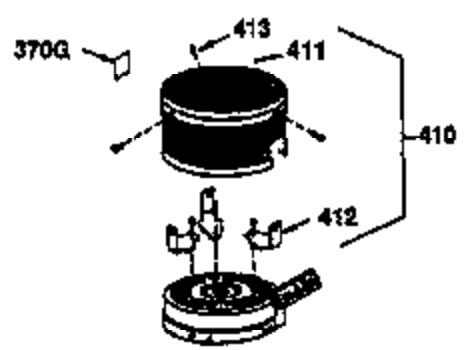

ILLUSTRATION SHOWS TYPICAL PARTS ONLY. ORDER BY PART NUMBER. PARTS NOT LISTED ARE SUPPLIED BY OEM.

Ref #	Part Number	Qty	Description
19	36281	1	Extension Spring
53	31745	1	Tang Washer
54	31747	1	Washer
55	35667	1	P.T.O. Shaft
56	31746	1	L.H. Worm Gear
57	31749	1	Retainer Ring
58	31744	1	Oil Seal
59	31787	1	Washer
69	35261	1	* Mounting Flange Gasket
70	33521E	1	Mounting Flange (Incl.58,72 thru 83)
87	650492	1	Screw, 1/4-20 x 2-1/4"
90	611044	1	Flywheel
110C	36531	1	Ground Wire
110B	34978	1	D.C. Starter Wire
130A	650818	2	Screw, 5/16-18 x 1-1/2"
182	6201	2	Screw, 1/4-28 x 7/8"
185	31384A	1	Intake Pipe (Incl. 224)
186	34337	1	Governor Link
200	36707	1	Control Bracket (Incl. 202 thru 205)
209	30200	2	Screw, 10-24 x 9/16"
223	650451	2	Screw, 1/4-20 x 1"
238	650806	2	Screw, 10-32 x 5/8"
245	34340	1	Air Cleaner Filter
250	34341B	1	Air Cleaner Cover
275	36456A	1	Muffler (Incl. 277)
275A	36664	1	Spark Arrestor Muffler (Optional) (Incl. 284,284A,416,417)
277	650988	2	Screw, 1/4-20 x 2-5/16"
284A	650760	1	Screw, 8-32 x 3/8" (Optional)
284	36663	1	Muffler Deflector (Incl. 284A)(Option al)
314	650767	2	Screw, 8-32 x 27/64"
315	35365	1	Alternator Coil
318	35587	1	Wire Seal
322	610885	1	Connector Body
322A	35013	1	Connector Body
322B	34977	1	Connector Body
395	35709	1	Electric Starter Motor (12 Volt)
416	36085	1	Spark Arrestor Kit (Incl. 417)(Option al)
417	650760	1	Screw, 8-32 x 3/8" (Optional)