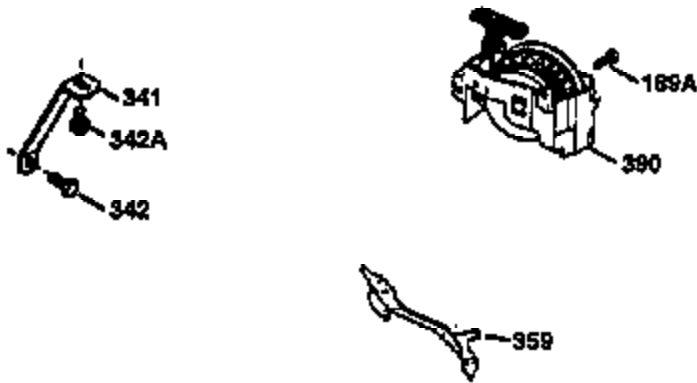

ILLUSTRATION SHOWS TYPICAL PARTS ONLY, ORDER BY PART NUMBER. PARTS NOT LISTED ARE SUPPLIED BY OEM.

Ref #	Part Number	Qty	Description
110C	36531	1	Ground Wire
130A	650818	2	Screw, 5/16-18 x 1-1/2"
189A	650844	1	Screw, 1/4-20 x 3/4"
238	650806	2	Screw, 10-32 x 5/8"
239	34338	1	* Air Cleaner Gasket
245	34340	1	Air Cleaner Filter
250	34341B	1	Air Cleaner Cover
260	36647	1	Blower Housing
275A	36664	1	Spark Arrestor Muffler (Optional) (Incl. 284,284A,416,417)
287	650926	2	Screw, 8-32 x 21/64"
300	35586	1	Fuel Tank (Incl. 292 & 301)
301	36246	1	Fuel Cap
359	36646	1	Starter Guard
390	590694	1	Rewind Starter (NOTE: This engine could have been built with 590737 starter. Refer to the design of the rope pulley strength ribs for part identification. Individual starter parts do not interchange. Refer to service bulletin 116).