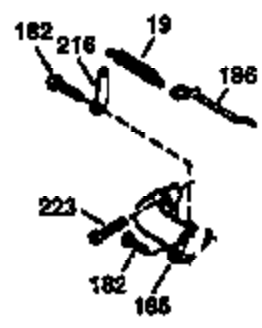

ILLUSTRATION SHOWS TYPICAL PARTS ONLY. ORDER BY PART NUMBER. PARTS NOT LISTED ARE SUPPLIED BY OEM.

Ref #	Part Number	Qty	Description
19	36281	1	Extension Spring
53	31745	1	Tang Washer
54	31747	1	Washer
55	35667	1	P.T.O. Shaft
56	31746	1	L.H. Worm Gear
57	31749	1	Retainer Ring
58	31744	1	Oil Seal
59	31787	1	Washer
69	35261	1	* Mounting Flange Gasket
70	33521E	1	Mounting Flange (Incl.58,72 thru 83)
87	650492	1	Screw, 1/4-20 x 2-1/4"
90	611044	1	Flywheel
110C	36531	1	Ground Wire
110B	34978	1	D.C. Starter Wire
130A	650818	2	Screw, 5/16-18 x 1-1/2"
182	6201	2	Screw, 1/4-28 x 7/8"
185	31384A	1	Intake Pipe (Incl. 224)
186	34337	1	Governor Link
200	36707	1	Control Bracket (Incl. 202 thru 205)
209	30200	2	Screw, 10-24 x 9/16"
223	650451	2	Screw, 1/4-20 x 1"
238	650806	2	Screw, 10-32 x 5/8"
245	34340	1	Air Cleaner Filter
250	34341B	1	Air Cleaner Cover
275	36456A	1	Muffler (Incl. 277)
275A	36664	1	Spark Arrestor Muffler (Optional) (Incl. 284,284A,416,417)
277	650988	2	Screw, 1/4-20 x 2-5/16"
284A	650760	1	Screw, 8-32 x 3/8" (Optional)
284	36663	1	Muffler Deflector (Incl. 284A)(Option al)
314	650767	2	Screw, 8-32 x 27/64"
315	35365	1	Alternator Coil
318	35587	1	Wire Seal
322	610885	1	Connector Body
322A	35013	1	Connector Body
322B	34977	1	Connector Body
395	35709	1	Electric Starter Motor (12 Volt)
416	36085	1	Spark Arrestor Kit (Incl. 417)(Option al)
417	650760	1	Screw, 8-32 x 3/8" (Optional)