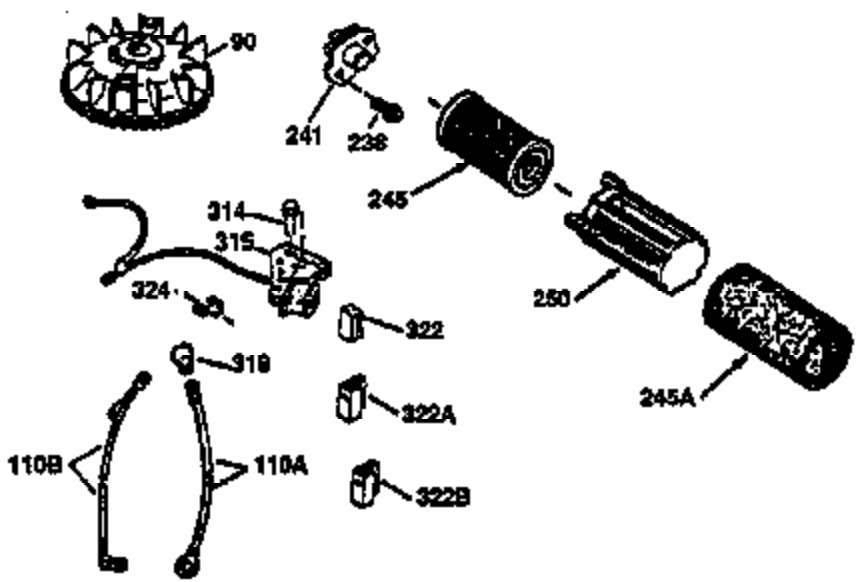

ILLUSTRATION SHOWS TYPICAL PARTS ONLY. ORDER BY PART NUMBER. PARTS NOT LISTED ARE SUPPLIED BY OEM.

Ref #	Part Number	Qty	Description
19	36281	1	Extension Spring
53	31745	1	Tang Washer
54	31747	1	Washer
55	35667	1	P.T.O. Shaft
56	31746	1	L.H. Worm Gear
57	31749	1	Retainer Ring
58	31744	1	Oil Seal
59	31787	1	Washer
69	35261	1	* Mounting Flange Gasket
70	33521E	1	Mounting Flange (Incl.58,72 thru 83)
87	650492	1	Screw, 1/4-20 x 2-1/4"
90	611044	1	Flywheel
110C	36531	1	Ground Wire
110B	34978	1	D.C. Starter Wire
130A	650818	2	Screw, 5/16-18 x 1-1/2"
182	6201	2	Screw, 1/4-28 x 7/8"
185	31384A	1	Intake Pipe (Incl. 224)
186	34337	1	Governor Link
200	36707	1	Control Bracket (Incl. 202 thru 205)
209	30200	2	Screw, 10-24 x 9/16"
223	650451	2	Screw, 1/4-20 x 1"
238	650806	2	Screw, 10-32 x 5/8"
245	34340	1	Air Cleaner Filter
250	34341B	1	Air Cleaner Cover
275	36456A	1	Muffler (Incl. 277)
275A	36664	1	Spark Arrestor Muffler (Optional) (Incl. 284,284A,416,417)
277	650988	2	Screw, 1/4-20 x 2-5/16"
284A	650760	1	Screw, 8-32 x 3/8" (Optional)
284	36663	1	Muffler Deflector (Incl. 284A)(Option al)
314	650767	2	Screw, 8-32 x 27/64"
315	35365	1	Alternator Coil
318	35587	1	Wire Seal
322	610885	1	Connector Body
322A	35013	1	Connector Body
322B	34977	1	Connector Body
395	35709	1	Electric Starter Motor (12 Volt)
416	36085	1	Spark Arrestor Kit (Incl. 417)(Option al)
417	650760	1	Screw, 8-32 x 3/8" (Optional)