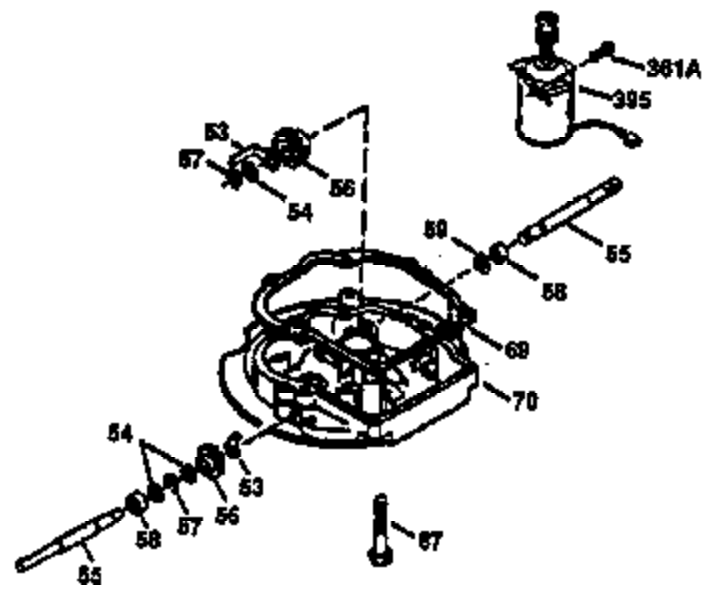

ILLUSTRATION SHOWS TYPICAL PARTS ONLY. ORDER BY PART NUMBER. PARTS NOT LISTED ARE SUPPLIED BY OEM.

Ref #	Part Number	Qty	Description
19	36281	1	Extension Spring
53	31745	1	Tang Washer
54	31747	1	Washer
55	35667	1	P.T.O. Shaft
56	31746	1	L.H. Worm Gear
57	31749	1	Retainer Ring
58	31744	1	Oil Seal
59	31787	1	Washer
69	35261	1	* Mounting Flange Gasket
70	33521E	1	Mounting Flange (Incl.58,72 thru 83)
87	650492	1	Screw, 1/4-20 x 2-1/4"
90	611044	1	Flywheel
110C	36531	1	Ground Wire
110B	34978	1	D.C. Starter Wire
130A	650818	2	Screw, 5/16-18 x 1-1/2"
182	6201	2	Screw, 1/4-28 x 7/8"
185	31384A	1	Intake Pipe (Incl. 224)
186	34337	1	Governor Link
200	36707	1	Control Bracket (Incl. 202 thru 205)
209	30200	2	Screw, 10-24 x 9/16"
223	650451	2	Screw, 1/4-20 x 1"
238	650806	2	Screw, 10-32 x 5/8"
245	34340	1	Air Cleaner Filter
250	34341B	1	Air Cleaner Cover
275	36456A	1	Muffler (Incl. 277)
275A	36664	1	Spark Arrestor Muffler (Optional) (Incl. 284,284A,416,417)
277	650988	2	Screw, 1/4-20 x 2-5/16"
284A	650760	1	Screw, 8-32 x 3/8" (Optional)
284	36663	1	Muffler Deflector (Incl. 284A)(Option al)
314	650767	2	Screw, 8-32 x 27/64"
315	35365	1	Alternator Coil
318	35587	1	Wire Seal
322	610885	1	Connector Body
322A	35013	1	Connector Body
322B	34977	1	Connector Body
395	35709	1	Electric Starter Motor (12 Volt)
416	36085	1	Spark Arrestor Kit (Incl. 417)(Option al)
417	650760	1	Screw, 8-32 x 3/8" (Optional)