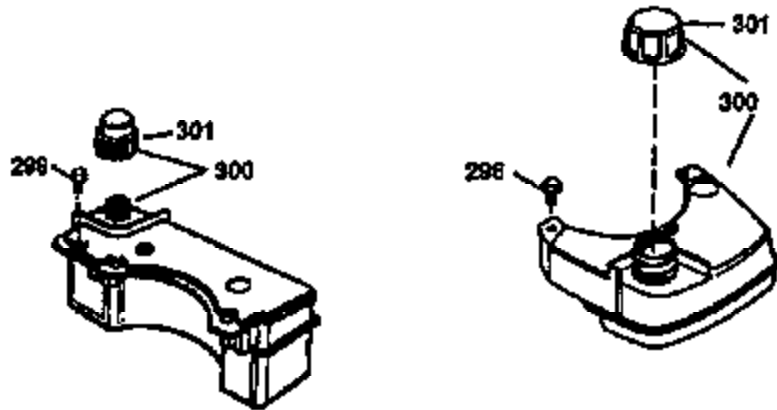

ILLUSTRATION SHOWS TYPICAL PARTS ONLY, ORDER BY PART NUMBER. PARTS NOT LISTED ARE SUPPLIED BY OEM.

Ref #	Part Number	Qty	Description
110C	36531	1	Ground Wire
130A	650818	2	Screw, 5/16-18 x 1-1/2"
189A	650844	1	Screw, 1/4-20 x 3/4"
238	650806	2	Screw, 10-32 x 5/8"
239	34338	1	* Air Cleaner Gasket
245	34340	1	Air Cleaner Filter
250	34341B	1	Air Cleaner Cover
260	36647	1	Blower Housing
275A	36664	1	Spark Arrestor Muffler (Optional) (Incl. 284,284A,416,417)
287	650926	2	Screw, 8-32 x 21/64"
300	35586	1	Fuel Tank (Incl. 292 & 301)
301	36246	1	Fuel Cap
359	36646	1	Starter Guard
390	590694	1	Rewind Starter (NOTE: This engine could have been built with 590737 starter. Refer to the design of the rope pulley strength ribs for part identification. Individual starter parts do not interchange. Refer to service bulletin 116).