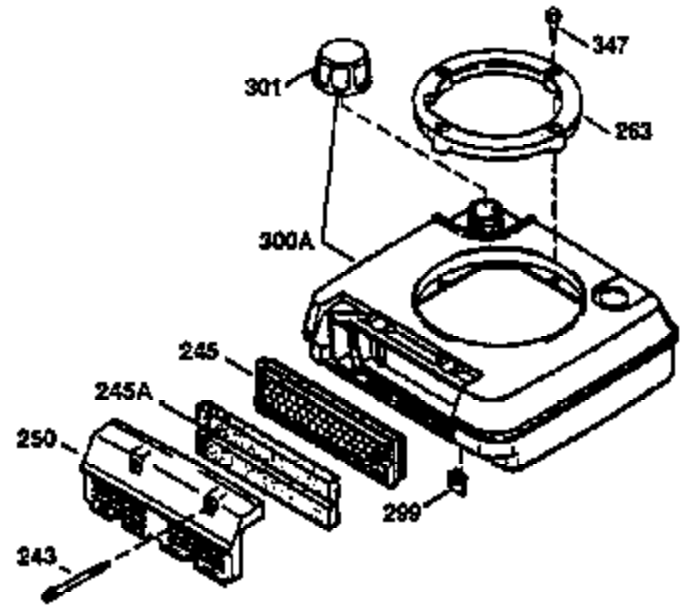

ILLUSTRATION SHOWS TYPICAL PARTS ONLY, ORDER BY PART NUMBER. PARTS NOT LISTED ARE SUPPLIED BY OEM.

Ref #	Part Number	Qty	Description
110C	36531	1	Ground Wire
130A	650818	2	Screw, 5/16-18 x 1-1/2"
189A	650844	1	Screw, 1/4-20 x 3/4"
238	650806	2	Screw, 10-32 x 5/8"
239	34338	1	* Air Cleaner Gasket
245	34340	1	Air Cleaner Filter
250	34341B	1	Air Cleaner Cover
260	36647	1	Blower Housing
275A	36664	1	Spark Arrestor Muffler (Optional) (Incl. 284,284A,416,417)
287	650926	2	Screw, 8-32 x 21/64"
300	35586	1	Fuel Tank (Incl. 292 & 301)
301	36246	1	Fuel Cap
359	36646	1	Starter Guard
390	590694	1	Rewind Starter (NOTE: This engine could have been built with 590737 starter. Refer to the design of the rope pulley strength ribs for part identification. Individual starter parts do not interchange. Refer to service bulletin 116).