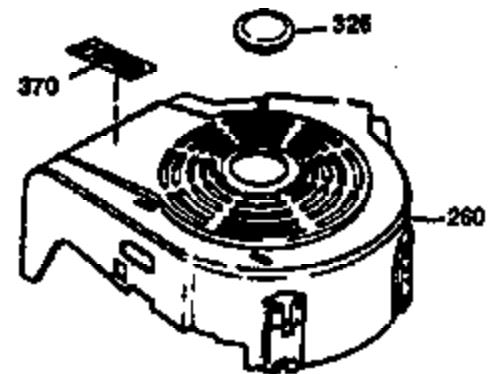

ILLUSTRATION SHOWS TYPICAL PARTS ONLY, ORDER BY PART NUMBER. PARTS NOT LISTED ARE SUPPLIED BY OEM.

Ref #	Part Number	Qty	Description
110C	36531	1	Ground Wire
130A	650818	2	Screw, 5/16-18 x 1-1/2"
189A	650844	1	Screw, 1/4-20 x 3/4"
238	650806	2	Screw, 10-32 x 5/8"
239	34338	1	* Air Cleaner Gasket
245	34340	1	Air Cleaner Filter
250	34341B	1	Air Cleaner Cover
260	36647	1	Blower Housing
275A	36664	1	Spark Arrestor Muffler (Optional) (Incl. 284,284A,416,417)
287	650926	2	Screw, 8-32 x 21/64"
300	35586	1	Fuel Tank (Incl. 292 & 301)
301	36246	1	Fuel Cap
359	36646	1	Starter Guard
390	590694	1	Rewind Starter (NOTE: This engine could have been built with 590737 starter. Refer to the design of the rope pulley strength ribs for part identification. Individual starter parts do not interchange. Refer to service bulletin 116).