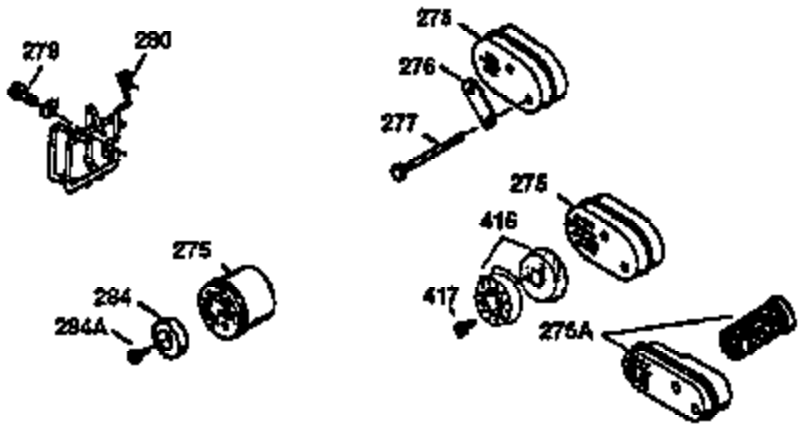

ILLUSTRATION SHOWS TYPICAL PARTS ONLY. ORDER BY PART NUMBER. PARTS NOT LISTED ARE SUPPLIED BY OEM.

Ref #	Part Number	Qty	Description
19	36281	1	Extension Spring
53	31745	1	Tang Washer
54	31747	1	Washer
55	35667	1	P.T.O. Shaft
56	31746	1	L.H. Worm Gear
57	31749	1	Retainer Ring
58	31744	1	Oil Seal
59	31787	1	Washer
69	35261	1	* Mounting Flange Gasket
70	33521E	1	Mounting Flange (Incl.58,72 thru 83)
87	650492	1	Screw, 1/4-20 x 2-1/4"
90	611044	1	Flywheel
110C	36531	1	Ground Wire
110B	34978	1	D.C. Starter Wire
130A	650818	2	Screw, 5/16-18 x 1-1/2"
182	6201	2	Screw, 1/4-28 x 7/8"
185	31384A	1	Intake Pipe (Incl. 224)
186	34337	1	Governor Link
200	36707	1	Control Bracket (Incl. 202 thru 205)
209	30200	2	Screw, 10-24 x 9/16"
223	650451	2	Screw, 1/4-20 x 1"
238	650806	2	Screw, 10-32 x 5/8"
245	34340	1	Air Cleaner Filter
250	34341B	1	Air Cleaner Cover
275	36456A	1	Muffler (Incl. 277)
275A	36664	1	Spark Arrestor Muffler (Optional) (Incl. 284,284A,416,417)
277	650988	2	Screw, 1/4-20 x 2-5/16"
284A	650760	1	Screw, 8-32 x 3/8" (Optional)
284	36663	1	Muffler Deflector (Incl. 284A)(Option al)
314	650767	2	Screw, 8-32 x 27/64"
315	35365	1	Alternator Coil
318	35587	1	Wire Seal
322	610885	1	Connector Body
322A	35013	1	Connector Body
322B	34977	1	Connector Body
395	35709	1	Electric Starter Motor (12 Volt)
416	36085	1	Spark Arrestor Kit (Incl. 417)(Option al)
417	650760	1	Screw, 8-32 x 3/8" (Optional)