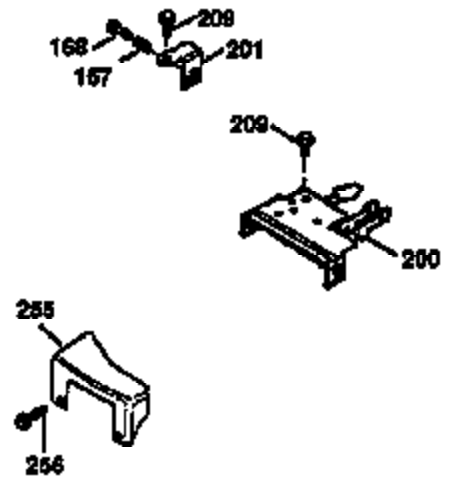

ILLUSTRATION SHOWS TYPICAL PARTS ONLY. ORDER BY PART NUMBER. PARTS NOT LISTED ARE SUPPLIED BY OEM.

Ref #	Part Number	Qty	Description
19	36281	1	Extension Spring
53	31745	1	Tang Washer
54	31747	1	Washer
55	35667	1	P.T.O. Shaft
56	31746	1	L.H. Worm Gear
57	31749	1	Retainer Ring
58	31744	1	Oil Seal
59	31787	1	Washer
69	35261	1	* Mounting Flange Gasket
70	33521E	1	Mounting Flange (Incl.58,72 thru 83)
87	650492	1	Screw, 1/4-20 x 2-1/4"
90	611044	1	Flywheel
110C	36531	1	Ground Wire
110B	34978	1	D.C. Starter Wire
130A	650818	2	Screw, 5/16-18 x 1-1/2"
182	6201	2	Screw, 1/4-28 x 7/8"
185	31384A	1	Intake Pipe (Incl. 224)
186	34337	1	Governor Link
200	36707	1	Control Bracket (Incl. 202 thru 205)
209	30200	2	Screw, 10-24 x 9/16"
223	650451	2	Screw, 1/4-20 x 1"
238	650806	2	Screw, 10-32 x 5/8"
245	34340	1	Air Cleaner Filter
250	34341B	1	Air Cleaner Cover
275	36456A	1	Muffler (Incl. 277)
275A	36664	1	Spark Arrestor Muffler (Optional) (Incl. 284,284A,416,417)
277	650988	2	Screw, 1/4-20 x 2-5/16"
284A	650760	1	Screw, 8-32 x 3/8" (Optional)
284	36663	1	Muffler Deflector (Incl. 284A)(Option al)
314	650767	2	Screw, 8-32 x 27/64"
315	35365	1	Alternator Coil
318	35587	1	Wire Seal
322	610885	1	Connector Body
322A	35013	1	Connector Body
322B	34977	1	Connector Body
395	35709	1	Electric Starter Motor (12 Volt)
416	36085	1	Spark Arrestor Kit (Incl. 417)(Option al)
417	650760	1	Screw, 8-32 x 3/8" (Optional)