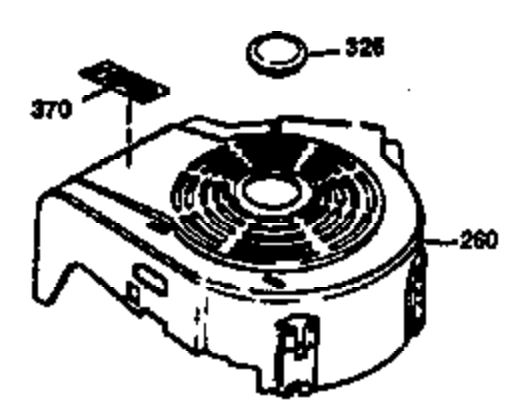

ILLUSTRATION SHOWS TYPICAL PARTS ONLY, ORDER BY PART NUMBER. PARTS NOT LISTED ARE SUPPLIED BY OEM.

Ref #	Part Number	Qty	Description
110C	36531	1	Ground Wire
130A	650818	2	Screw, 5/16-18 x 1-1/2"
189A	650844	1	Screw, 1/4-20 x 3/4"
238	650806	2	Screw, 10-32 x 5/8"
239	34338	1	* Air Cleaner Gasket
245	34340	1	Air Cleaner Filter
250	34341B	1	Air Cleaner Cover
260	36647	1	Blower Housing
275A	36664	1	Spark Arrestor Muffler (Optional) (Incl. 284,284A,416,417)
287	650926	2	Screw, 8-32 x 21/64"
300	35586	1	Fuel Tank (Incl. 292 & 301)
301	36246	1	Fuel Cap
359	36646	1	Starter Guard
390	590694	1	Rewind Starter (NOTE: This engine could have been built with 590737 starter. Refer to the design of the rope pulley strength ribs for part identification. Individual starter parts do not interchange. Refer to service bulletin 116).