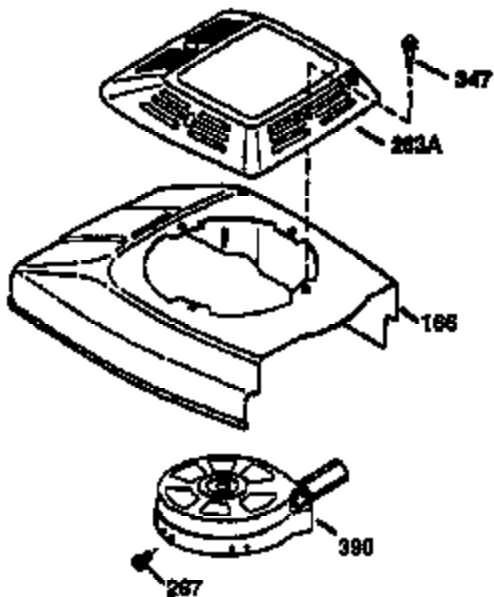

Ref #	Part Number	Qty	Description
169	27234A	1	* Valve Cover Gasket
172	32755	1	Valve Cover
174	30200	1	Screw, 10-24 x 9/16"
174A	651024	1	Stud, 10-24 x 1-5/64"
178	29752	2	Nut & Lock Washer, 1/4-28
182	6201	2	Screw, 1/4-28 x 7/8"
184	26756	1	* Carburetor To Intake Pipe Gasket
185	31384A	1	Intake Pipe (Incl. 224)
186	36255	1	Governor Link
189	650831	1	Screw, 1/4-20 x 1/2"
189A	650844	1	Screw, 1/4-20 x 3/4"
191	36568	1	S.E. Brake Bracket (Incl. 195)
195	610973	1	Terminal
196	35035	1	Power Restart Switch
200	35999	1	Control Bracket
207	36200	1	Throttle Link
209	30200	2	Screw, 10-24 x 9/16"
223	650451	2	Screw, 1/4-20 x 1"
224	34690A	1	* Intake Pipe Gasket
238	650806	2	Screw, 10-32 x 5/8"
239	34338	1	* Air Cleaner Gasket
240	34858	1	Air Cleaner Body
245	34340	1	Air Cleaner Filter
250	34341B	1	Air Cleaner Cover
260	36647	1	Blower Housing
261	30200	2	Screw, 10-24 x 9/16"
262	650831	2	Screw, 1/4-20 x 1/2"
275	36456A	1	Muffler (Incl. 277)
277	650988	2	Screw, 1/4-20 x 2-5/16"
279A	30200	1	Screw, 10-24 x 9/16"
285	35000A	1	Starter Cup
287	650926	2	Screw, 8-32 x 21/64"
290	34357	1	Fuel Line
292	26460	2	Fuel Line Clamp
300	35586	1	Fuel Tank (Incl. 292 & 301)
301	36246	1	Fuel Cap
305	35577	1	Oil Fill Tube
306	36996	1	* "O" Ring
307	35499	1	"O"-Ring
309	650562	1	Screw, 10-32 x 1/2"
310	35578	1	Dipstick
313	34080	1	Spacer
325	35249	1	Spring Clip
370A	36261	1	Lubrication Decal
370C	37199	1	Primer Decal
370K	36695	1	Starter Decal
380	632733	1	Carburetor (Incl. 184)
390	590694	1	Rewind Starter (NOTE: This engine could have been built with 590737 starter).
400	36475B	1	* Gasket Set (Incl. items marked PK in notes) Incl. part #'s 26756 (1), 27234A (1), 33735 (1), 34338 (1), 34690A (1), 36437 (1), 36832 (1), 36996 (1), 37130 (1)
420	730225	1	SAE 30 4-Cycle Engine Oil (1 Quart)