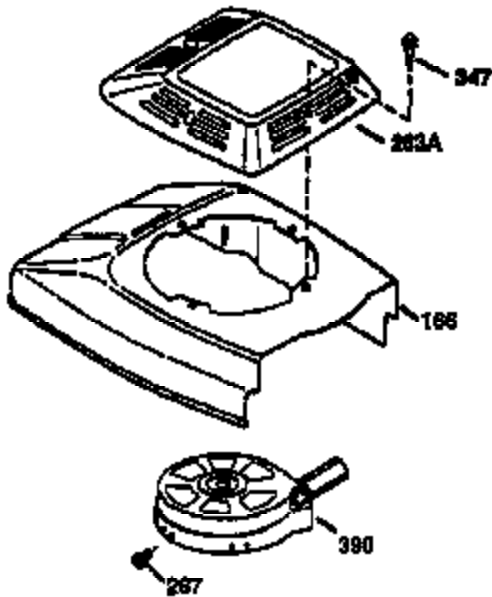

Ref #	Part Number	Qty	Description
169	27234A	1	* Valve Cover Gasket
172	32755	1	Valve Cover
174	30200	1	Screw, 10-24 x 9/16"
174A	651024	1	Stud, 10-24 x 1-5/64"
178	29752	2	Nut & Lock Washer, 1/4-28
182	6201	2	Screw, 1/4-28 x 7/8"
184	26756	1	* Carburetor To Intake Pipe Gasket
185	31384A	1	Intake Pipe (Incl. 224)
186	36255	1	Governor Link
189	650831	1	Screw, 1/4-20 x 1/2"
189A	650844	1	Screw, 1/4-20 x 3/4"
191	36568	1	S.E. Brake Bracket (Incl. 195)
195	610973	1	Terminal
196	35035	1	Power Restart Switch
200	35999A	1	Control Bracket
207	36200	1	Throttle Link
209	30200	2	Screw, 10-24 x 9/16"
223	650451	2	Screw, 1/4-20 x 1"
224	34690A	1	* Intake Pipe Gasket
238	650806	2	Screw, 10-32 x 5/8"
239	34338	1	* Air Cleaner Gasket
240	34858	1	Air Cleaner Body
245	34340	1	Air Cleaner Filter
250	34341B	1	Air Cleaner Cover
260	36647	1	Blower Housing
261	30200	2	Screw, 10-24 x 9/16"
262	650831	2	Screw, 1/4-20 x 1/2"
275	36456A	1	Muffler (Incl. 277)
277	650988	2	Screw, 1/4-20 x 2-5/16"
279A	30200	1	Screw, 10-24 x 9/16"
285	35000A	1	Starter Cup
287	650926	2	Screw, 8-32 x 21/64"
290	34357	1	Fuel Line
292	26460	2	Fuel Line Clamp
300	35586	1	Fuel Tank (Incl. 292 & 301)
301	36246	1	Fuel Cap
305	35577	1	Oil Fill Tube
306	36996	1	* "O" Ring
307	35499	1	"O"-Ring
309	650562	1	Screw, 10-32 x 1/2"
310	35578	1	Dipstick
313	34080	1	Spacer
325	35249	1	Spring Clip
370R	37317	1	Warning Decal
370C	37199	1	Primer Decal
370K	36695	1	Starter Decal
370A	36261	1	Lubrication Decal
380	632733	1	Carburetor (Incl. 184)
390	590737	1	Rewind Starter (NOTE: This engine could have been built with 590694 starter).
400	36475B	1	* Gasket Set (Incl. items marked PK in notes) Incl. part #'s 26756 (1), 27234A (1), 33735 (1), 34338 (1), 34690A (1), 36437 (1), 36832 (1), 36996 (1), 37130 (1)
420	730225	1	SAE 30 4-Cycle Engine Oil (1 Quart)