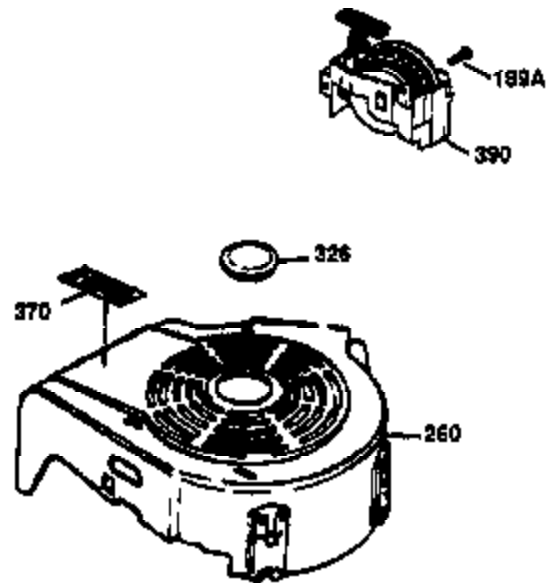

Ref #	Part Number	Qty	Description
169	27234A	1	* Valve Cover Gasket
172	32755	1	Valve Cover
174	30200	1	Screw, 10-24 x 9/16"
174A	651024	1	Stud, 10-24 x 1-5/64"
178	29752	2	Nut & Lock Washer, 1/4-28
182	6201	2	Screw, 1/4-28 x 7/8"
184	26756	1	* Carburetor To Intake Pipe Gasket
185	31384A	1	Intake Pipe (Incl. 224)
186	36255	1	Governor Link
189	650831	1	Screw, 1/4-20 x 1/2"
189A	650844	1	Screw, 1/4-20 x 3/4"
191	36568	1	S.E. Brake Bracket (Incl. 195)
195	610973	1	Terminal
196	35035	1	Power Restart Switch
200	35999A	1	Control Bracket
207	36200	1	Throttle Link
209	30200	2	Screw, 10-24 x 9/16"
223	650451	2	Screw, 1/4-20 x 1"
224	34690A	1	* Intake Pipe Gasket
238	650806	2	Screw, 10-32 x 5/8"
239	34338	1	* Air Cleaner Gasket
240	34858	1	Air Cleaner Body
245	34340	1	Air Cleaner Filter
250	34341B	1	Air Cleaner Cover
260	36647	1	Blower Housing
261	30200	2	Screw, 10-24 x 9/16"
262	650831	2	Screw, 1/4-20 x 1/2"
275	36456A	1	Muffler (Incl. 277)
277	650988	2	Screw, 1/4-20 x 2-5/16"
279A	30200	1	Screw, 10-24 x 9/16"
285	35000A	1	Starter Cup
287	650926	2	Screw, 8-32 x 21/64"
290	34357	1	Fuel Line
292	26460	2	Fuel Line Clamp
300	35586	1	Fuel Tank (Incl. 292 & 301)
301	36246	1	Fuel Cap
305	35577	1	Oil Fill Tube
306	36996	1	* "O" Ring
307	35499	1	"O"-Ring
309	650562	1	Screw, 10-32 x 1/2"
310	35578	1	Dipstick
313	34080	1	Spacer
325	35249	1	Spring Clip
370R	37317	1	Warning Decal
370C	37199	1	Primer Decal
370K	36695	1	Starter Decal
370A	36261	1	Lubrication Decal
380	632733	1	Carburetor (Incl. 184)
390	590737	1	Rewind Starter (NOTE: This engine could have been built with 590694 starter).
400	36475B	1	* Gasket Set (Incl. items marked PK in notes) Incl. part #'s 26756 (1), 27234A (1), 33735 (1), 34338 (1), 34690A (1), 36437 (1), 36832 (1), 36996 (1), 37130 (1)
420	730225	1	SAE 30 4-Cycle Engine Oil (1 Quart)