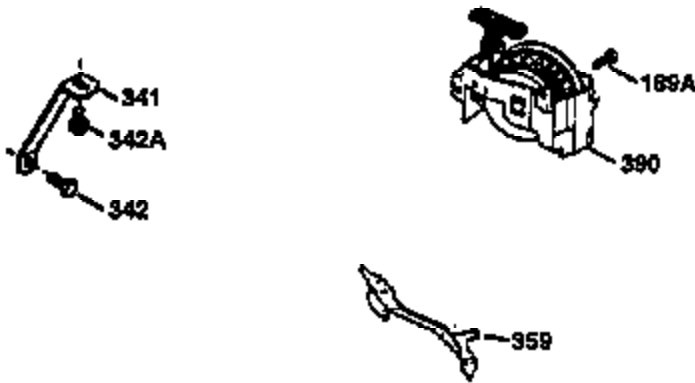

ILLUSTRATION SHOWS TYPICAL PARTS ONLY, ORDER BY PART NUMBER. PARTS NOT LISTED ARE SUPPLIED BY OEM.

Ref #	Part Number	Qty	Description
238	650806	2	Screw, 10-32 x 5/8"
239	34338	1	* Air Cleaner Gasket
245	34340	1	Air Cleaner Filter
250	34341B	1	Air Cleaner Cover
260	35491	1	Blower Housing
275A	36424	1	Spark Arrestor Muffler (Optional)
277A	650795	2	Screw, 1/4-20 x 2-1/4" (Optional)
287	650926	2	Screw, 8-32 x 21/64"
300	35586	1	Fuel Tank (Incl. 292 & 301)
301	35355	1	Fuel Cap
390	590732	1	Rewind Starter (NOTE: This engine could have been built with 590688 starter. Refer to the design of the air intake louvers for part identification. Individual starter parts do not interchange.)