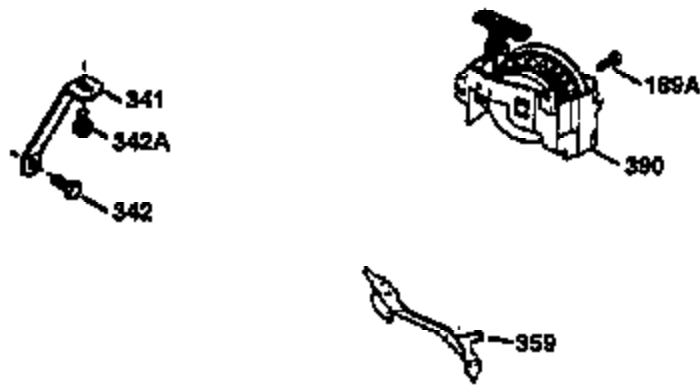

ILLUSTRATION SHOWS TYPICAL PARTS ONLY, ORDER BY PART NUMBER. PARTS NOT LISTED ARE SUPPLIED BY OEM.

Ref #	Part Number	Qty	Description
238	650806	2	Screw, 10-32 x 5/8"
239	34338	1	* Air Cleaner Gasket
245	34340	1	Air Cleaner Filter
250	36213	1	Air Cleaner Cover
260	36570	1	Blower Housing
287	650926	2	Screw, 8-32 x 21/64"
300	35586	1	Fuel Tank (Incl. 292 & 301)
301	35355	1	Fuel Cap
390	590702	1	Rewind Starter (NOTE: This engine could have been built with 590739 starter. Refer to the design of the rope pulley strength ribs for part identification. Individual starter parts do not interchange. Refer to service bulletin 116).