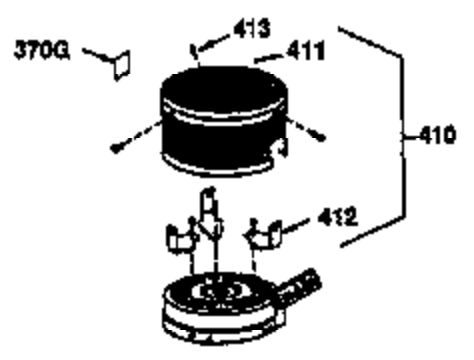

ILLUSTRATION SHOWS TYPICAL PARTS ONLY. ORDER BY PART NUMBER. PARTS NOT LISTED ARE SUPPLIED BY OEM.

Ref #	Part Number	Qty	Description
19	36281	1	Extension Spring
53	31745	1	Tang Washer
54	31747	1	Washer
55	34647	1	P.T.O. Shaft
56	31746	1	L.H. Worm Gear
57	33537	1	Retainer Ring
58	31744	1	Oil Seal
69	35261	1	* Mounting Flange Gasket
70	33535C	1	Mounting Flange (Incl.58,72 thru 83)
87	650492	1	Screw, 1/4-20 x 2-1/4"
90	611112	1	Flywheel
182	6201	2	Screw, 1/4-28 x 7/8"
185	36544	1	Intake Pipe (Incl. 224)
186	34337	1	Governor Link
200	33131A	1	Control Bracket (Incl. 202 thru 205)
209	30200	2	Screw, 10-24 x 9/16"
223	650451	2	Screw, 1/4-20 x 1"
238	650806	2	Screw, 10-32 x 5/8"
245	34340	1	Air Cleaner Filter
250	36213	1	Air Cleaner Cover
275	36473	1	Muffler (Incl. 277)
277	650988	2	Screw, 1/4-20 x 2-5/16"
416	36085	1	Spark Arrestor Kit (Incl. 417)(Optional)
417	650760	1	Screw, 8-32 x 3/8" (Optional)