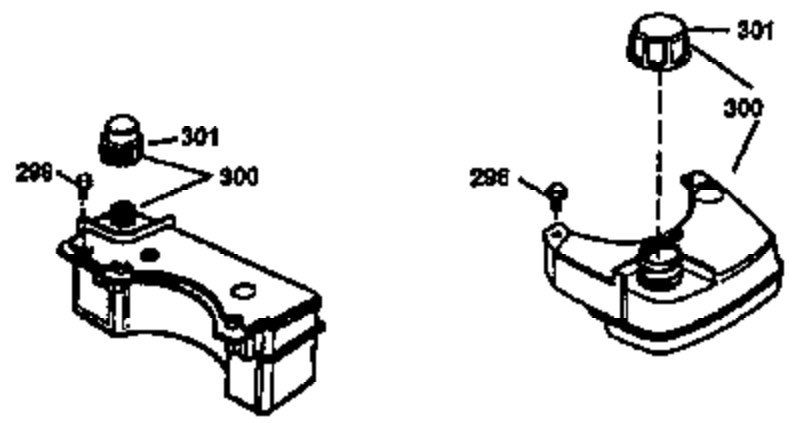

ILLUSTRATION SHOWS TYPICAL PARTS ONLY, ORDER BY PART NUMBER. PARTS NOT LISTED ARE SUPPLIED BY OEM.

Ref #	Part Number	Qty	Description
166	36600	1	Engine Shroud
238	650806	2	Screw, 10-32 x 5/8"
239	34338	1	* Air Cleaner Gasket
245	34340	1	Air Cleaner Filter
250	36213	1	Air Cleaner Cover
260	36570	1	Blower Housing
287	650926	2	Screw, 8-32 x 21/64"
300	35586	1	Fuel Tank (Incl. 292 & 301)
301	35355	1	Fuel Cap
347	650898A	3	Screw, 10-32 x 27/32"
390	590702	1	Rewind Starter (NOTE: This engine could have been built with 590637 starter. Refer to the design of the air intake louvers for part identification. Individual starter parts do not interchange.)