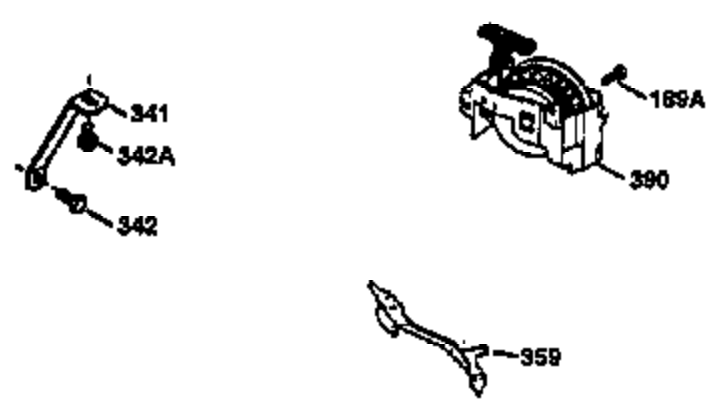

ILLUSTRATION SHOWS TYPICAL PARTS ONLY, ORDER BY PART NUMBER. PARTS NOT LISTED ARE SUPPLIED BY OEM.

Ref #	Part Number	Qty	Description
166	36600	1	Engine Shroud
238	650806	2	Screw, 10-32 x 5/8"
239	34338	1	* Air Cleaner Gasket
245	34340	1	Air Cleaner Filter
250	36213	1	Air Cleaner Cover
260	36570	1	Blower Housing
287	650926	2	Screw, 8-32 x 21/64"
300	35586	1	Fuel Tank (Incl. 292 & 301)
301	35355	1	Fuel Cap
347	650898A	3	Screw, 10-32 x 27/32"
390	590702	1	Rewind Starter (NOTE: This engine could have been built with 590637 starter. Refer to the design of the air intake louvers for part identification. Individual starter parts do not interchange.)