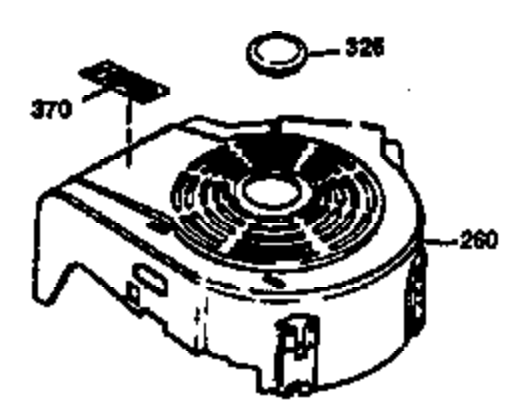

ILLUSTRATION SHOWS TYPICAL PARTS ONLY, ORDER BY PART NUMBER. PARTS NOT LISTED ARE SUPPLIED BY OEM.

Ref #	Part Number	Qty	Description
166	36600	1	Engine Shroud
238	650806	2	Screw, 10-32 x 5/8"
239	34338	1	* Air Cleaner Gasket
245	34340	1	Air Cleaner Filter
250	36213	1	Air Cleaner Cover
260	36570	1	Blower Housing
287	650926	2	Screw, 8-32 x 21/64"
300	35586	1	Fuel Tank (Incl. 292 & 301)
301	35355	1	Fuel Cap
347	650898A	3	Screw, 10-32 x 27/32"
390	590702	1	Rewind Starter (NOTE: This engine could have been built with 590637 starter. Refer to the design of the air intake louvers for part identification. Individual starter parts do not interchange.)