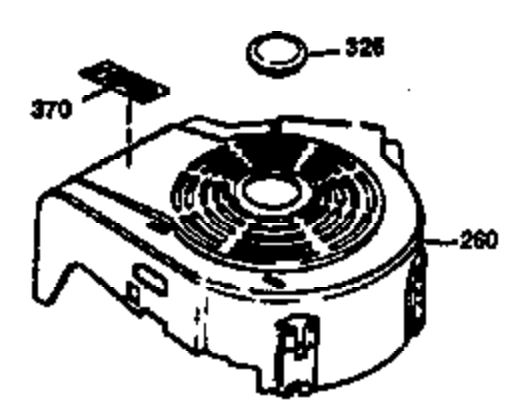

ILLUSTRATION SHOWS TYPICAL PARTS ONLY, ORDER BY PART NUMBER. PARTS NOT LISTED ARE SUPPLIED BY OEM.

Ref #	Part Number	Qty	Description
130A	650818	2	Screw, 5/16-18 x 1-1/2"
238	650806	2	Screw, 10-32 x 5/8"
239	34338	1	* Air Cleaner Gasket
245	34340	1	Air Cleaner Filter
250	34341B	1	Air Cleaner Cover
260	36612	1	Blower Housing
287	650926	2	Screw, 8-32 x 21/64"
300	35586	1	Fuel Tank (Incl. 292 & 301)
301	36246	1	Fuel Cap
359	36609	1	Starter Guard
361	650844	1	Screw, 1/4-20 x 3/4"
390	590694	1	Rewind Starter (NOTE: This engine could have been built with 590686 starter. Refer to the design of the air intake louvers for part identification. Individual starter parts do not interchange.)