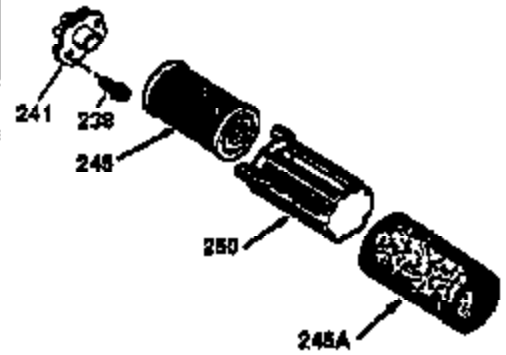

Ref #	Part Number	Qty	Description
19	35998	1	Extension Spring
69	35261	1	* Mounting Flange Gasket
70	30571C	1	Mounting Flange (Incl.72 thru 83,311)
90	611112	1	Flywheel
182	6201	2	Screw, 1/4-28 x 7/8"
185	31384A	1	Intake Pipe (Incl. 224)
186	36255	1	Governor Link
200	35999	1	Control Bracket
209	30200	2	Screw, 10-24 x 9/16"
223	650451	2	Screw, 1/4-20 x 1"
238	650806	2	Screw, 10-32 x 5/8"
245	34340	1	Air Cleaner Filter
250	34341B	1	Air Cleaner Cover
275	35708	1	Muffler (Incl. 277)
277	650795	2	Screw, 1/4-20 x 2-1/4"