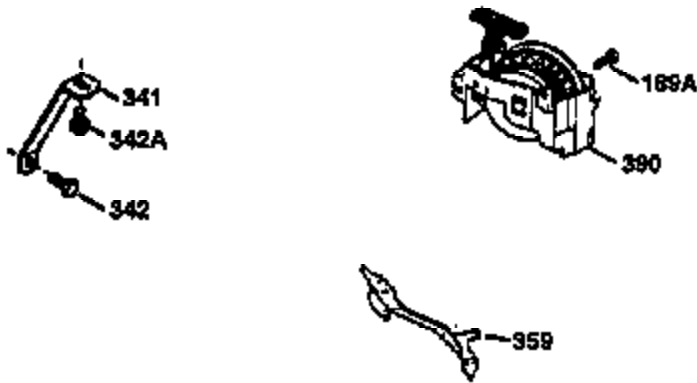

ILLUSTRATION SHOWS TYPICAL PARTS ONLY, ORDER BY PART NUMBER. PARTS NOT LISTED ARE SUPPLIED BY OEM.

Ref #	Part Number	Qty	Description
110C	36531	1	Ground Wire
129	650818	2	Screw, 5/16-18 x 1-1/2"
238	650806	2	Screw, 10-32 x 5/8"
239	34338	1	* Air Cleaner Gasket
245	34340	1	Air Cleaner Filter
250	34341B	1	Air Cleaner Cover
260	36227	1	Blower Housing
287	650926	2	Screw, 8-32 x 21/64"
300	35586	1	Fuel Tank (Incl. 292 & 301)
301	35355	1	Fuel Cap
390	590694	1	Rewind Starter (NOTE: This engine could have been built with 590686 starter. Refer to the design of the air intake louvers for part identification. Individual starter parts do not interchange.)