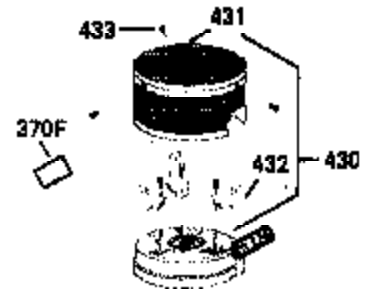

ILLUSTRATION SHOWS TYPICAL PARTS ONLY. ORDER BY PART NUMBER. PARTS NOT LISTED ARE SUPPLIED BY OEM.

Ref #	Part Number	Qty	Description
19	36281	1	Extension Spring
69	35261	1	* Mounting Flange Gasket
182	6201	2	Screw, 1/4-28 x 7/8"
185	31384A	1	Intake Pipe (Incl. 224)
186	32653	1	Governor Link
209	30200	2	Screw, 10-24 x 9/16"
216	33086	1	R.P.M. Adjusting Lever
223	650451	2	Screw, 1/4-20 x 1"
245	34340	1	Air Cleaner Filter
277	650795	2	Screw, 1/4-20 x 2-1/4"