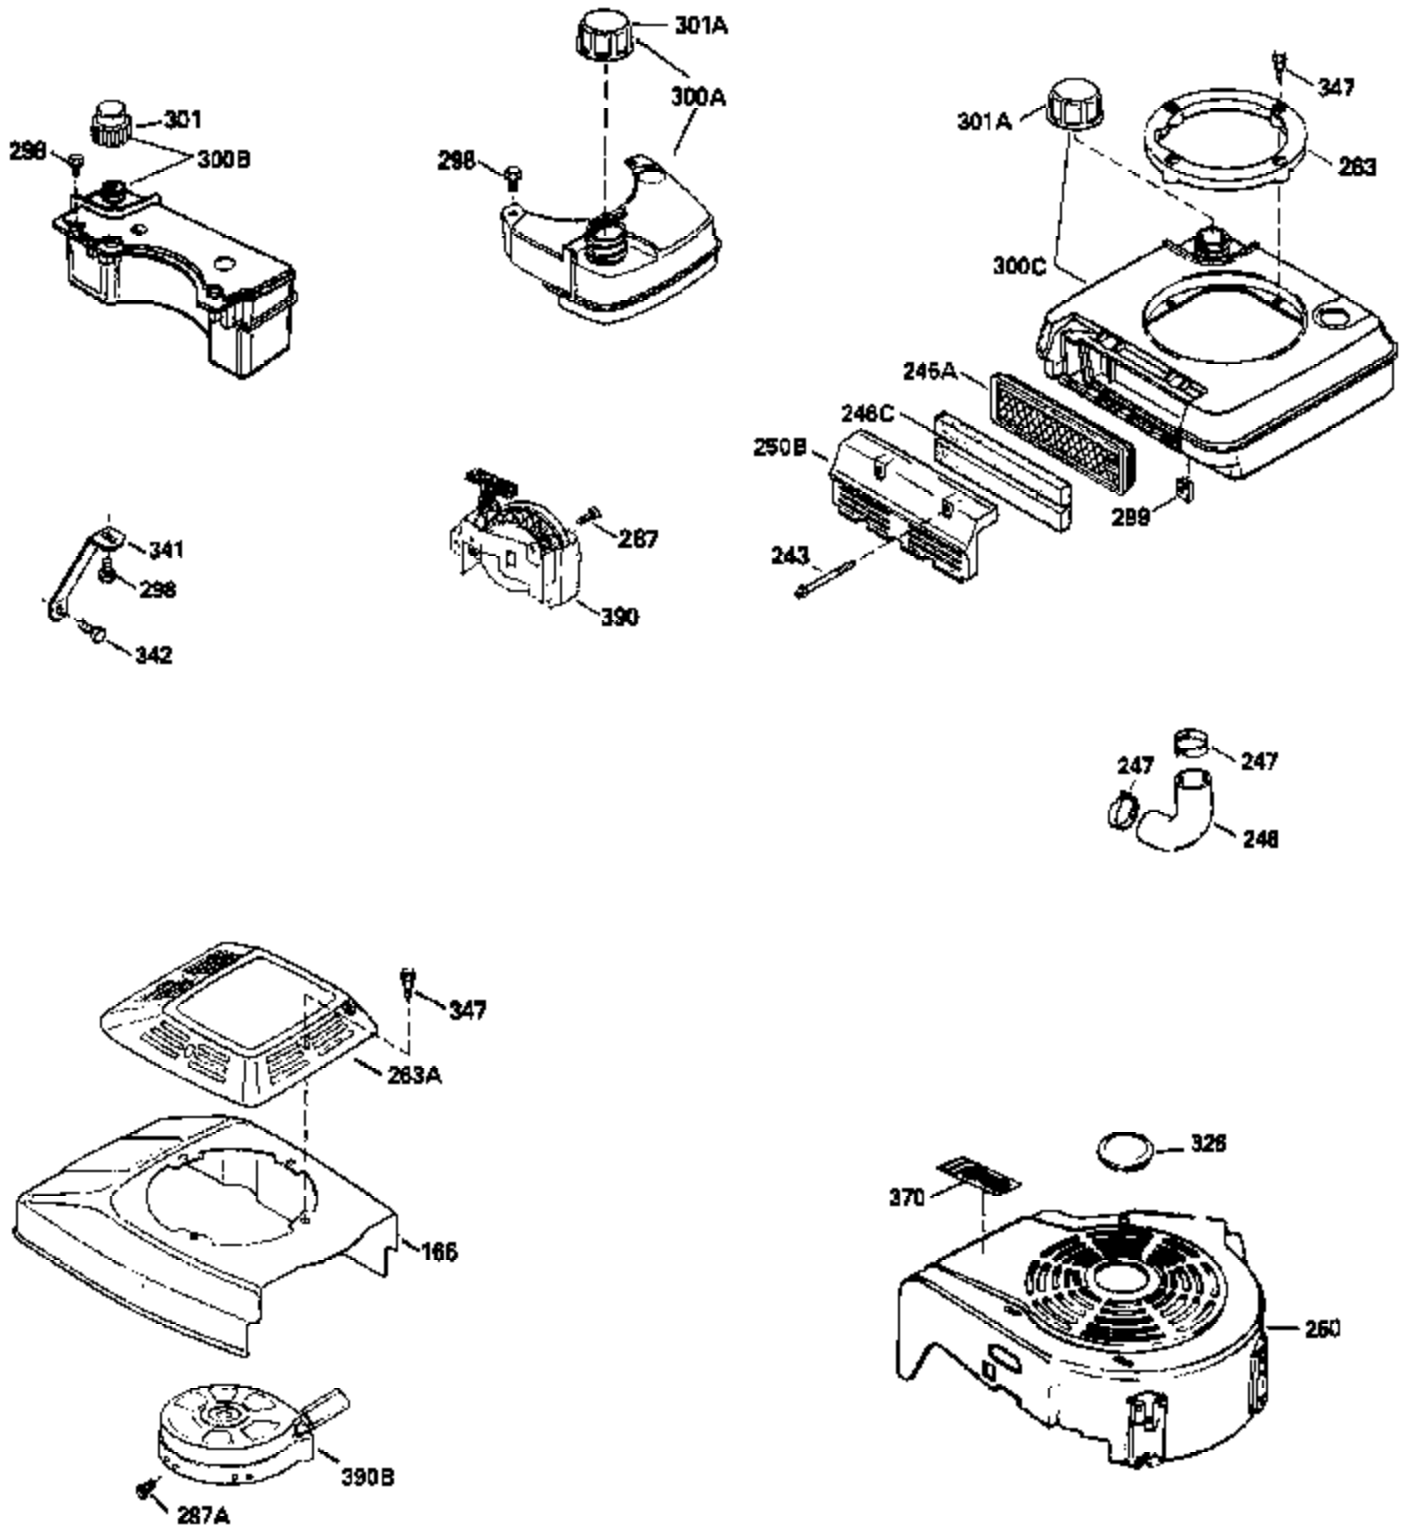

ILLUSTRATION SHOWS TYPICAL PARTS ONLY. ORDER BY PART NUMBER. PARTS NOT LISTED ARE SUPPLIED BY OEM.

Ref #	Part Number	Qty	Description
260	35491	1	Blower Housing
287	650926	2	Screw, 8-32 x 21/64"
301	36246	1	Fuel Cap
390	590694	1	Rewind Starter (NOTE: This engine could have been built with 590686 starter. Refer to the design of the air intake louvers for part identification. Individual starter parts do not interchange.)