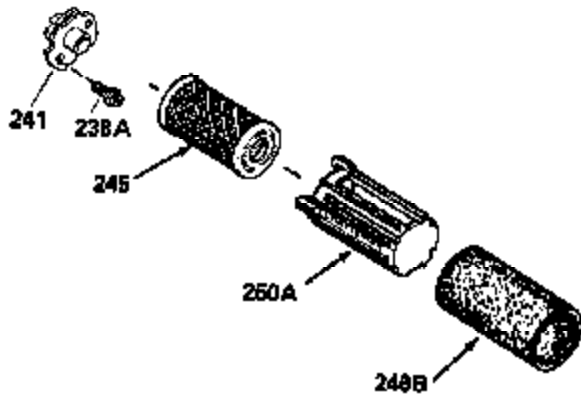

ILLUSTRATION SHOWS TYPICAL PARTS ONLY. ORDER BY PART NUMBER. PARTS NOT LISTED ARE SUPPLIED BY OEM.

Ref #	Part Number	Qty	Description
19	36281	1	Extension Spring
69	35261	1	* Mounting Flange Gasket
182	6201	2	Screw, 1/4-28 x 7/8"
185	31384A	1	Intake Pipe (Incl. 224)
186	32653	1	Governor Link
209	30200	2	Screw, 10-24 x 9/16"
216	33086	1	R.P.M. Adjusting Lever
223	650451	2	Screw, 1/4-20 x 1"
245	34340	1	Air Cleaner Filter
277	650795	2	Screw, 1/4-20 x 2-1/4"