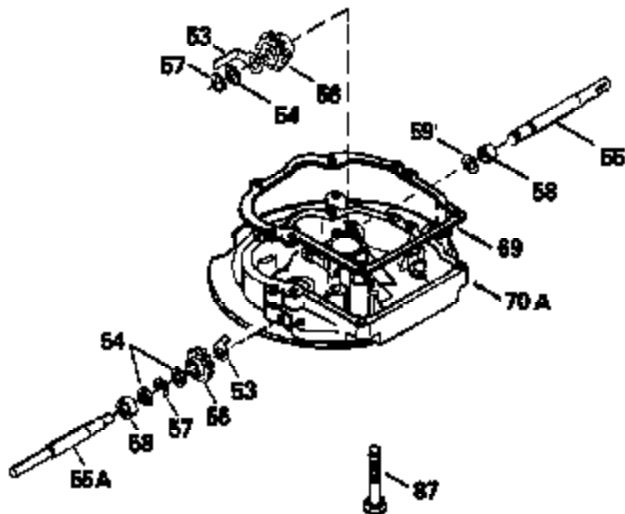

ILLUSTRATION SHOWS TYPICAL PARTS ONLY. ORDER BY PART NUMBER. PARTS NOT LISTED ARE SUPPLIED BY OEM.

Ref #	Part Number	Qty	Description
19	36281	1	Extension Spring
69	35261	1	* Mounting Flange Gasket
182	6201	2	Screw, 1/4-28 x 7/8"
185	31384A	1	Intake Pipe (Incl. 224)
186	32653	1	Governor Link
209	30200	2	Screw, 10-24 x 9/16"
216	33086	1	R.P.M. Adjusting Lever
223	650451	2	Screw, 1/4-20 x 1"
245	34340	1	Air Cleaner Filter
277	650795	2	Screw, 1/4-20 x 2-1/4"