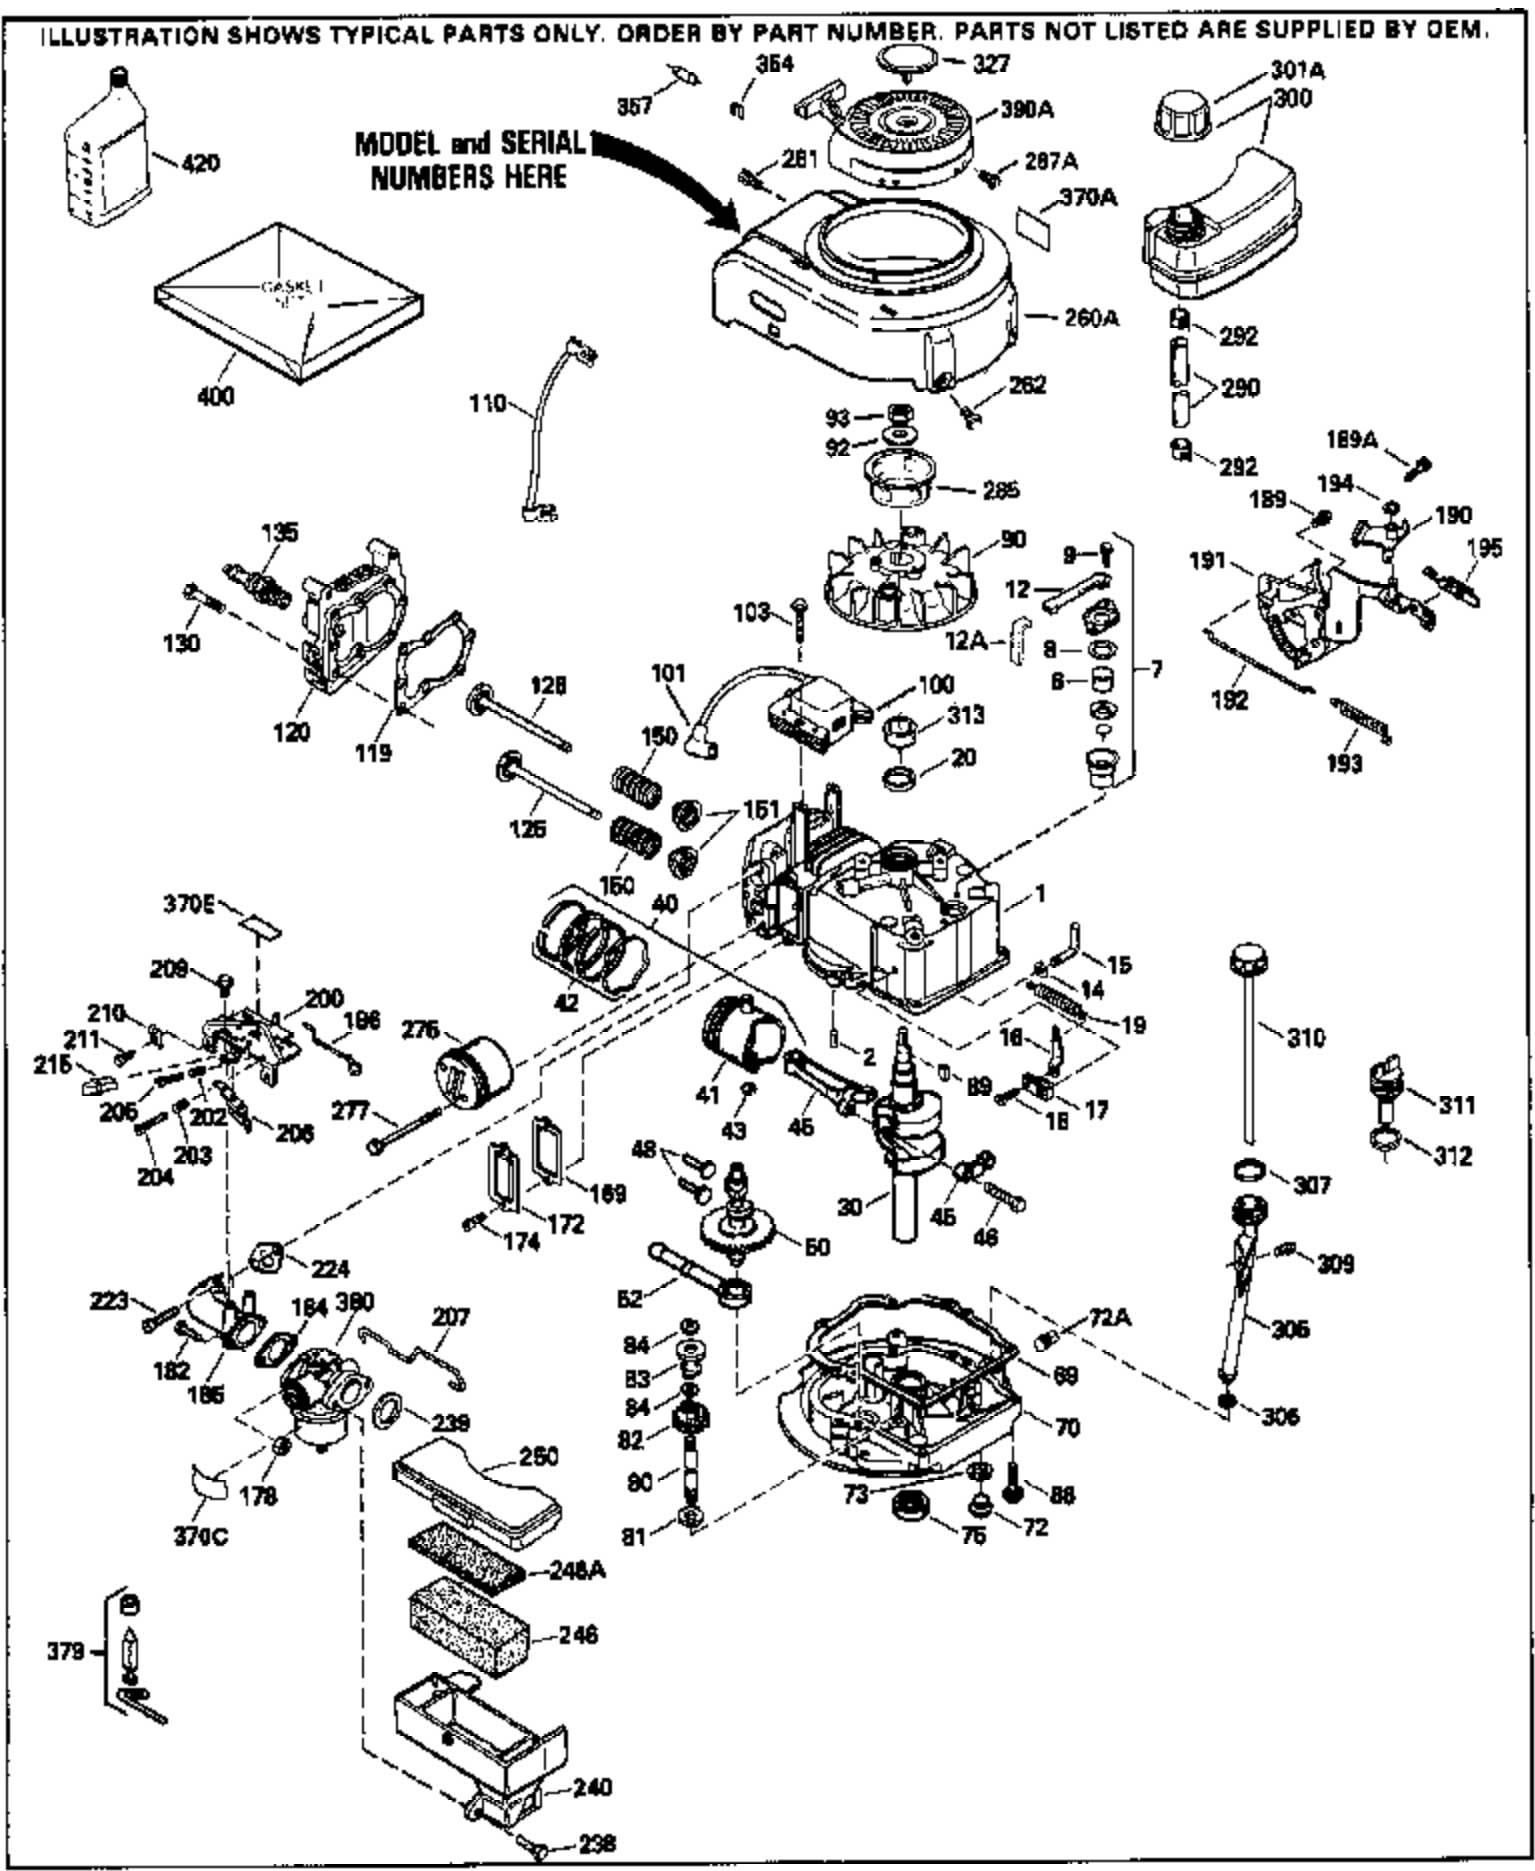

ILLUSTRATION SHOWS TYPICAL PARTS ONLY. ORDER BY PART NUMBER. PARTS NOT LISTED ARE SUPPLIED BY OEM.

MODEL and SERIAL
NUMBERS HERE

Ref #	Part Number	Qty	Description
1	36470	1	Cylinder (Incl. 2,8,9,20 & 125)
2	26727	2	Dowel Pin
6	33734	1	Breather Element
7	34214A	1	Breather Ass'y. (Incl. 6, 8, 9 & 12)
8	33735	1	* Breather Gasket
9	30200	2	Screw, 10-24 x 9/16"
12	33886	1	Breather Tube
14	28277	1	Washer
15	30589	1	Governor Rod (Incl. 14)
16	31383A	1	Governor Lever
17	31335	1	Governor Lever Clamp
18	650548	1	Screw, 8-32 x 5/16"
19	36281	1	Extension Spring
20	32600	1	Oil Seal
30	34460A	1	Crankshaft
40	34514	1	Piston, Pin & Ring Set (Std.)
40	34515	1	Piston, Pin & Ring Set (.010" OS)
40	34516	1	Piston, Pin & Ring Set (.020" OS)
41	32538B	1	Piston & Pin Ass'y. (Std.) (Incl. 43)
41	32548B	1	Piston & Pin Ass'y. (.010" OS) (Incl. 43)
41	32549B	1	Piston & Pin Ass'y. (.020" OS) (Incl. 43)
42	28986	1	Ring Set (Std.)
42	28987	1	Ring Set (.010" OS)
42	28988	1	Ring Set (.020" OS)
43	20381	2	Piston Pin Retaining Ring
45	30963B	1	Connecting Rod Ass'y. (Incl. 46)
46	32610A	2	Connecting Rod Bolt
48	27241	2	Valve Lifter
50	35990	1	Camshaft (BCR)
52	29914	1	Oil Pump Ass'y.
69	35261	1	* Mounting Flange Gasket
70	30571C	1	Mounting Flange (Incl.72 thru 83,311 & 312)
72	36083	1	Oil Drain Plug
75	26208	1	Oil Seal
80	30574A	1	Governor Shaft
81	30590A	1	Washer
82	30591	1	Governor Gear Ass'y. (Incl. 81)
83	30588A	1	Governor Spool
86	650488	6	Screw, 1/4-20 x 1-1/4"
89	611004	1	Flywheel Key
90	611112	1	Flywheel
92	650815	1	Belleville Washer
93	650816	1	Flywheel Nut
100	34443A	1	Solid State Ignition
103	651007	2	Screw, Torx T-15, 10-24 x 15/16"
110	34961	1	Ground Wire
119	36437	1	* Cylinder Head Gasket
120	36474	1	Cylinder Head
125	36471	1	Exhaust Valve (Std.) (Incl. 151)
125	36472	1	Exhaust Valve (1/32" OS) (Incl. 151)
126	29314B	1	Intake Valve (Std.) (Incl. 151)
126	29315C	1	Intake Valve (1/32" OS) (Incl. 151)
130	6021A	8	Screw, 5/16-18 x 1-1/2"
135	35395	1	Resistor Spark Plug (RJ19LM)
150	35991	2	Valve Spring
151	31673	2	Valve Spring Cap
169	27234A	1	* Valve Cover Gasket
172	32755	1	Valve Cover