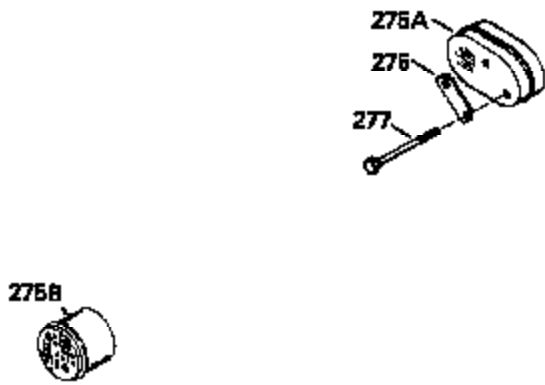

ILLUSTRATION SHOWS TYPICAL PARTS ONLY. ORDER BY PART NUMBER. PARTS NOT LISTED ARE SUPPLIED BY OEM.

Ref #	Part Number	Qty	Description
19	36281	1	Extension Spring
69	35261	1	* Mounting Flange Gasket
182	6201	2	Screw, 1/4-28 x 7/8"
185	31384A	1	Intake Pipe (Incl. 224)
186	32653	1	Governor Link
209	30200	2	Screw, 10-24 x 9/16"
216	33086	1	R.P.M. Adjusting Lever
223	650451	2	Screw, 1/4-20 x 1"
245	34340	1	Air Cleaner Filter
277	650795	2	Screw, 1/4-20 x 2-1/4"