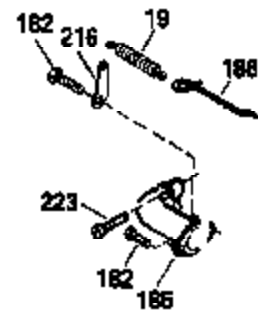

ILLUSTRATION SHOWS TYPICAL PARTS ONLY. ORDER BY PART NUMBER. PARTS NOT LISTED ARE SUPPLIED BY OEM.

Ref #	Part Number	Qty	Description
19	36281	1	Extension Spring
69	35261	1	* Mounting Flange Gasket
182	6201	2	Screw, 1/4-28 x 7/8"
185	31384A	1	Intake Pipe (Incl. 224)
186	32653	1	Governor Link
209	30200	2	Screw, 10-24 x 9/16"
216	33086	1	R.P.M. Adjusting Lever
223	650451	2	Screw, 1/4-20 x 1"
245	34340	1	Air Cleaner Filter
277	650795	2	Screw, 1/4-20 x 2-1/4"