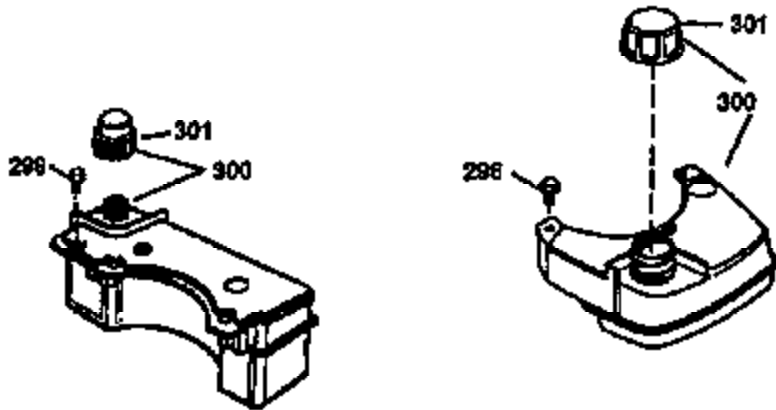

ILLUSTRATION SHOWS TYPICAL PARTS ONLY, ORDER BY PART NUMBER. PARTS NOT LISTED ARE SUPPLIED BY OEM.

Ref #	Part Number	Qty	Description
238	650806	2	Screw, 10-32 x 5/8"
239	34338	1	* Air Cleaner Gasket
245	34340	1	Air Cleaner Filter
250	34341B	1	Air Cleaner Cover
260	35484	1	Blower Housing
287	650926	2	Screw, 10-32 x 49/64"
298	28763	3	Screw, 10-32 x 35/64"
300	34476A	1	Fuel Tank (Incl. 292 & 301)
301	33032	1	Fuel Cap
390	590694	1	Rewind Starter (NOTE: This engine could have been built with 590737 starter. Refer to the design of the rope pulley strength ribs for part identification. Individual starter parts do not interchange. Refer to service bulletin 116).