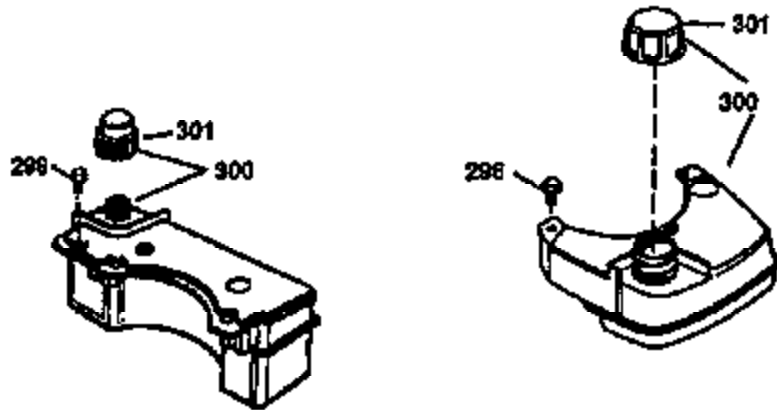

ILLUSTRATION SHOWS TYPICAL PARTS ONLY, ORDER BY PART NUMBER. PARTS NOT LISTED ARE SUPPLIED BY OEM.

Ref #	Part Number	Qty	Description
238	650806	2	Screw, 10-32 x 5/8"
239	34338	1	* Air Cleaner Gasket
245	34340	1	Air Cleaner Filter
250	34341B	1	Air Cleaner Cover
260	35491	1	Blower Housing
287	650926	2	Screw, 8-32 x 21/64"
298	28763	3	Screw, 10-32 x 35/64"
300	34476A	1	Fuel Tank (Incl. 292 & 301)
301	33032	1	Fuel Cap
390	590694	1	Rewind Starter (NOTE: This engine could have been built with 590686 starter. Refer to the design of the air intake louvers for part identification. Individual starter parts do not interchange.)