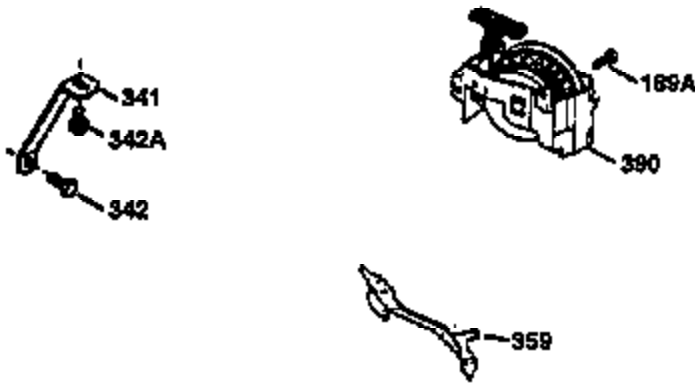

ILLUSTRATION SHOWS TYPICAL PARTS ONLY, ORDER BY PART NUMBER. PARTS NOT LISTED ARE SUPPLIED BY OEM.

Ref #	Part Number	Qty	Description
238	650806	2	Screw, 10-32 x 5/8"
239	34338	1	* Air Cleaner Gasket
245	34340	1	Air Cleaner Filter
250	34341B	1	Air Cleaner Cover
260	35491	1	Blower Housing
287	650926	2	Screw, 8-32 x 21/64"
298	28763	3	Screw, 10-32 x 35/64"
300	34476A	1	Fuel Tank (Incl. 292 & 301)
301	33032	1	Fuel Cap
390	590694	1	Rewind Starter (NOTE: This engine could have been built with 590686 starter. Refer to the design of the air intake louvers for part identification. Individual starter parts do not interchange.)