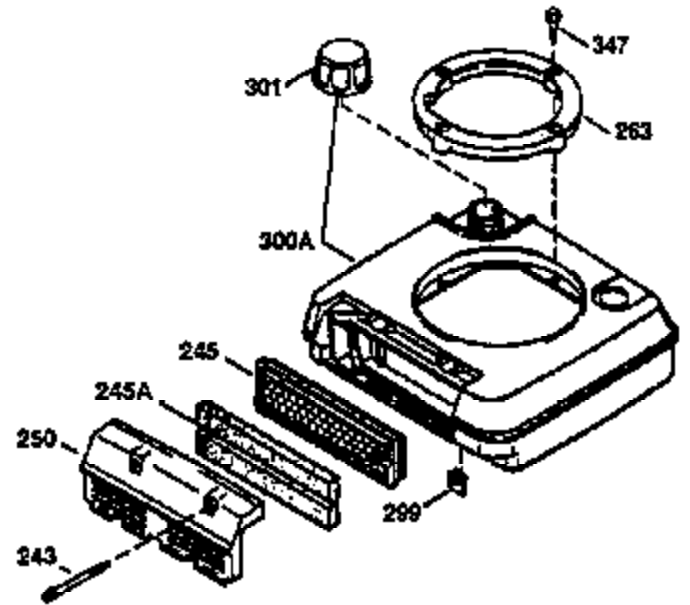

ILLUSTRATION SHOWS TYPICAL PARTS ONLY, ORDER BY PART NUMBER. PARTS NOT LISTED ARE SUPPLIED BY OEM.

Ref #	Part Number	Qty	Description
238	650806	2	Screw, 10-32 x 5/8"
239	34338	1	* Air Cleaner Gasket
245	34340	1	Air Cleaner Filter
250	34341B	1	Air Cleaner Cover
260	35491	1	Blower Housing
287	650926	2	Screw, 8-32 x 21/64"
298	28763	3	Screw, 10-32 x 35/64"
300	34476A	1	Fuel Tank (Incl. 292 & 301)
301	33032	1	Fuel Cap
390	590694	1	Rewind Starter (NOTE: This engine could have been built with 590686 starter. Refer to the design of the air intake louvers for part identification. Individual starter parts do not interchange.)