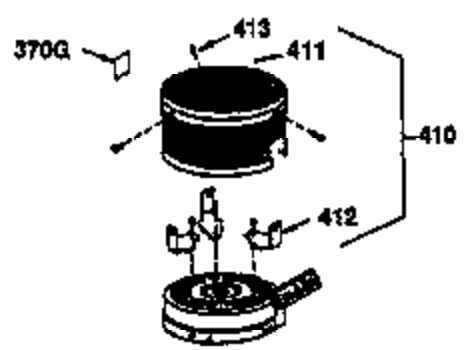

ILLUSTRATION SHOWS TYPICAL PARTS ONLY. ORDER BY PART NUMBER. PARTS NOT LISTED ARE SUPPLIED BY OEM.

Ref #	Part Number	Qty	Description
19	35998	1	Extension Spring
53	31745	1	Tang Washer
54	31747	1	Washer
55	35218A	1	P.T.O. Shaft
56	33401	1	R.H. Worm Gear
57	33537	1	Retainer Ring
58	31744	1	Oil Seal
69	35261	1	* Mounting Flange Gasket
70	33535C	1	Mounting Flange (Incl.58,72 thru 83)
87	650492	1	Screw, 1/4-20 x 2-1/4"
90	611112	1	Flywheel
182	6201	2	Screw, 1/4-28 x 7/8"
185	36544	1	Intake Pipe (Incl. 224)
186	36255	1	Governor Link
200	35999	1	Control Bracket
209	30200	2	Screw, 10-24 x 9/16"
223	650451	2	Screw, 1/4-20 x 1"
238	650932	2	Screw, 10-32 x 49/64"
241	35797	1	Air Cleaner Collar
245	35066	1	Air Cleaner Filter
250	35986	1	Air Cleaner Cover
275	36473	1	Muffler (Incl. 277)
277	650988	2	Screw, 1/4-20 x 2-5/16"
416	36085	1	Spark Arrestor Kit (Incl. 417)(Optional)
417	650760	1	Screw, 8-32 x 3/8" (Optional)