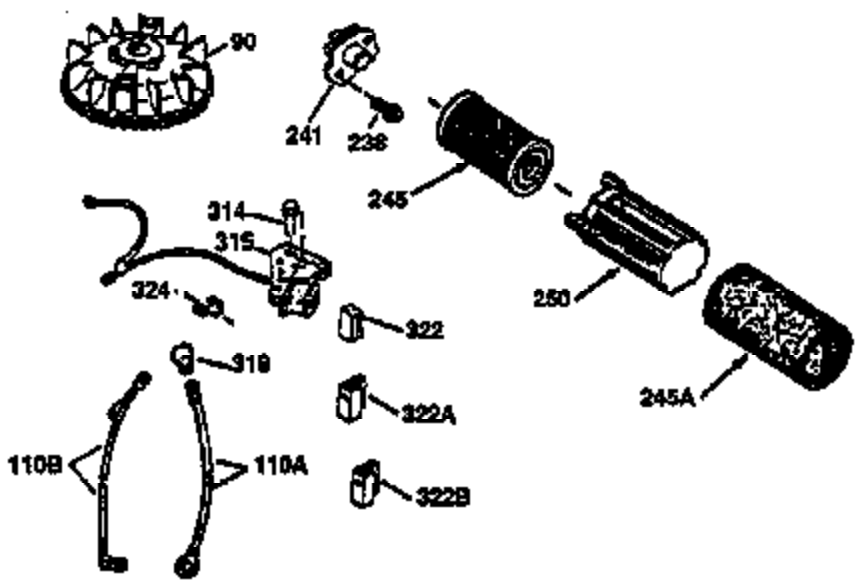

ILLUSTRATION SHOWS TYPICAL PARTS ONLY. ORDER BY PART NUMBER. PARTS NOT LISTED ARE SUPPLIED BY OEM.

Ref #	Part Number	Qty	Description
19	35998	1	Extension Spring
53	31745	1	Tang Washer
54	31747	1	Washer
55	35218A	1	P.T.O. Shaft
56	33401	1	R.H. Worm Gear
57	33537	1	Retainer Ring
58	31744	1	Oil Seal
69	35261	1	* Mounting Flange Gasket
70	33535C	1	Mounting Flange (Incl.58,72 thru 83)
87	650492	1	Screw, 1/4-20 x 2-1/4"
90	611112	1	Flywheel
182	6201	2	Screw, 1/4-28 x 7/8"
185	36544	1	Intake Pipe (Incl. 224)
186	36255	1	Governor Link
200	35999	1	Control Bracket
209	30200	2	Screw, 10-24 x 9/16"
223	650451	2	Screw, 1/4-20 x 1"
238	650932	2	Screw, 10-32 x 49/64"
241	35797	1	Air Cleaner Collar
245	35066	1	Air Cleaner Filter
250	35986	1	Air Cleaner Cover
275	36473	1	Muffler (Incl. 277)
277	650988	2	Screw, 1/4-20 x 2-5/16"
416	36085	1	Spark Arrestor Kit (Incl. 417)(Optional)
417	650760	1	Screw, 8-32 x 3/8" (Optional)