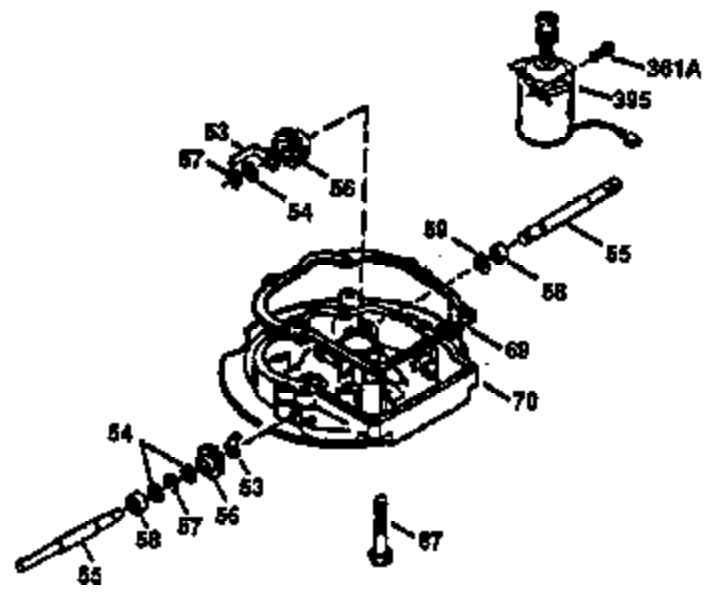

ILLUSTRATION SHOWS TYPICAL PARTS ONLY. ORDER BY PART NUMBER. PARTS NOT LISTED ARE SUPPLIED BY OEM.

Ref #	Part Number	Qty	Description
19	35998	1	Extension Spring
53	31745	1	Tang Washer
54	31747	1	Washer
55	35218A	1	P.T.O. Shaft
56	33401	1	R.H. Worm Gear
57	33537	1	Retainer Ring
58	31744	1	Oil Seal
69	35261	1	* Mounting Flange Gasket
70	33535C	1	Mounting Flange (Incl.58,72 thru 83)
87	650492	1	Screw, 1/4-20 x 2-1/4"
90	611112	1	Flywheel
182	6201	2	Screw, 1/4-28 x 7/8"
185	36544	1	Intake Pipe (Incl. 224)
186	36255	1	Governor Link
200	35999	1	Control Bracket
209	30200	2	Screw, 10-24 x 9/16"
223	650451	2	Screw, 1/4-20 x 1"
238	650932	2	Screw, 10-32 x 49/64"
241	35797	1	Air Cleaner Collar
245	35066	1	Air Cleaner Filter
250	35986	1	Air Cleaner Cover
275	36473	1	Muffler (Incl. 277)
277	650988	2	Screw, 1/4-20 x 2-5/16"
416	36085	1	Spark Arrestor Kit (Incl. 417)(Optional)
417	650760	1	Screw, 8-32 x 3/8" (Optional)