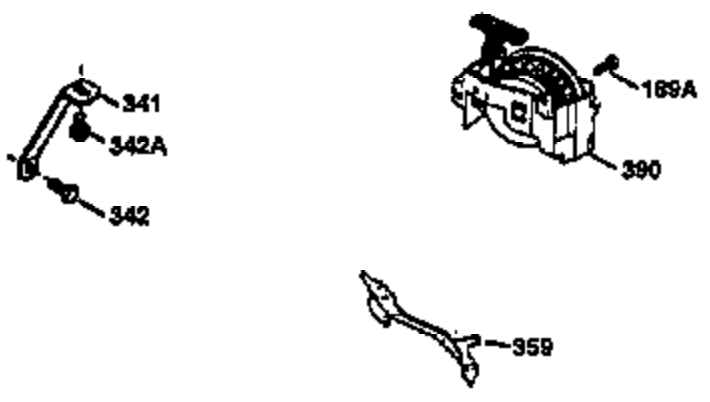

ILLUSTRATION SHOWS TYPICAL PARTS ONLY, ORDER BY PART NUMBER. PARTS NOT LISTED ARE SUPPLIED BY OEM.

Ref #	Part Number	Qty	Description
238	650932	2	Screw, 10-32 x 49/64"
239	34338	1	* Air Cleaner Gasket
245	35066	1	Air Cleaner Filter
250	35986	1	Air Cleaner Cover
260	36599	1	Blower Housing
263A	36600	1	Starter Grill
287	650926	2	Screw, 8-32 x 21/64"
300	35586	1	Fuel Tank (Incl. 292 & 301)
301	35355	1	Fuel Cap
347	650898A	3	Screw, 10-32 x 27/32"
390	590702	1	Rewind Starter (NOTE: This engine could have been built with 590637 starter. Refer to the design of the air intake louvers for part identification. Individual starter parts do not interchange.)