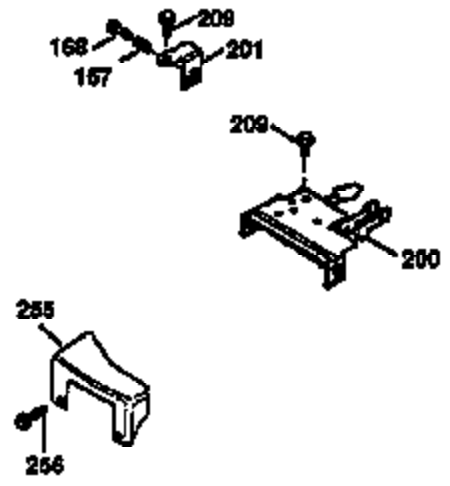

ILLUSTRATION SHOWS TYPICAL PARTS ONLY. ORDER BY PART NUMBER. PARTS NOT LISTED ARE SUPPLIED BY OEM.

Ref #	Part Number	Qty	Description
19	35998	1	Extension Spring
53	31745	1	Tang Washer
54	31747	1	Washer
55	35218A	1	P.T.O. Shaft
56	33401	1	R.H. Worm Gear
57	33537	1	Retainer Ring
58	31744	1	Oil Seal
69	35261	1	* Mounting Flange Gasket
70	33535C	1	Mounting Flange (Incl.58,72 thru 83)
87	650492	1	Screw, 1/4-20 x 2-1/4"
90	611112	1	Flywheel
182	6201	2	Screw, 1/4-28 x 7/8"
185	36544	1	Intake Pipe (Incl. 224)
186	36255	1	Governor Link
200	35999	1	Control Bracket
209	30200	2	Screw, 10-24 x 9/16"
223	650451	2	Screw, 1/4-20 x 1"
238	650932	2	Screw, 10-32 x 49/64"
241	35797	1	Air Cleaner Collar
245	35066	1	Air Cleaner Filter
250	35986	1	Air Cleaner Cover
275	36473	1	Muffler (Incl. 277)
277	650988	2	Screw, 1/4-20 x 2-5/16"
416	36085	1	Spark Arrestor Kit (Incl. 417)(Optional)
417	650760	1	Screw, 8-32 x 3/8" (Optional)