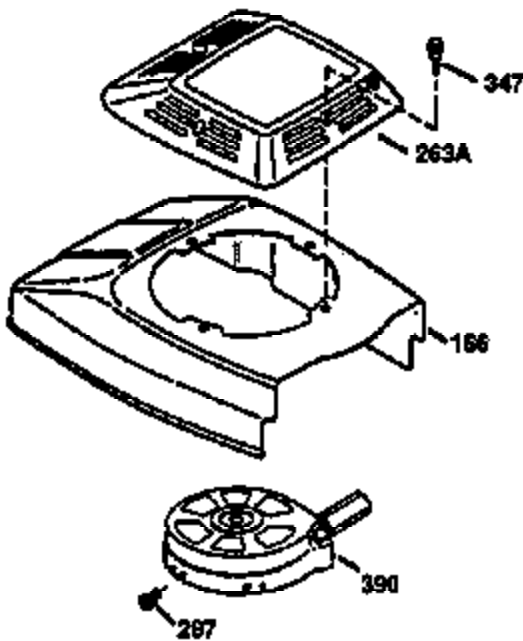

ILLUSTRATION SHOWS TYPICAL PARTS ONLY, ORDER BY PART NUMBER. PARTS NOT LISTED ARE SUPPLIED BY OEM.

Ref #	Part Number	Qty	Description
238	650806	2	Screw, 10-32 x 5/8"
239	34338	1	* Air Cleaner Gasket
245	34340	1	Air Cleaner Filter
250	34341B	1	Air Cleaner Cover
260	35484	1	Blower Housing
287	650926	2	Screw, 8-32 x 21/64"
298	28763	3	Screw, 10-32 x 35/64"
300	34476A	1	Fuel Tank (Incl. 292 & 301)
301	33032	1	Fuel Cap
390	590694	1	Rewind Starter (NOTE: This engine could have been built with 590686 starter. Refer to the design of the air intake louvers for part identification. Individual starter parts do not interchange.)