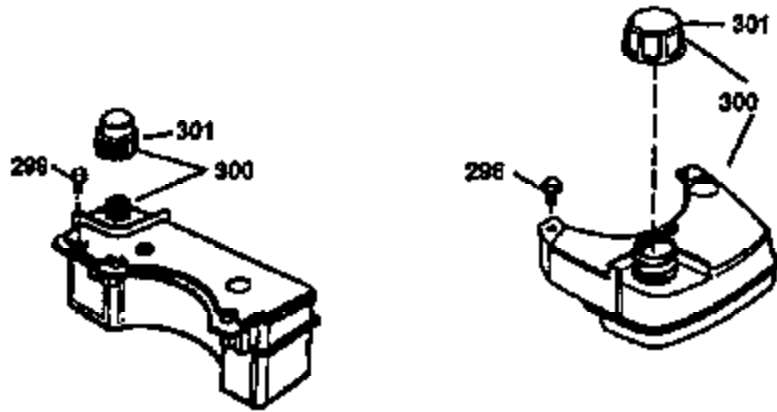

ILLUSTRATION SHOWS TYPICAL PARTS ONLY, ORDER BY PART NUMBER. PARTS NOT LISTED ARE SUPPLIED BY OEM.

Ref #	Part Number	Qty	Description
238	650806	2	Screw, 10-32 x 5/8"
239	34338	1	* Air Cleaner Gasket
245	34340	1	Air Cleaner Filter
250	34341B	1	Air Cleaner Cover
260	35484	1	Blower Housing
287	650926	2	Screw, 8-32 x 21/64"
298	28763	3	Screw, 10-32 x 35/64"
300	34476A	1	Fuel Tank (Incl. 292 & 301)
301	33032	1	Fuel Cap
390	590694	1	Rewind Starter (NOTE: This engine could have been built with 590686 starter. Refer to the design of the air intake louvers for part identification. Individual starter parts do not interchange.)