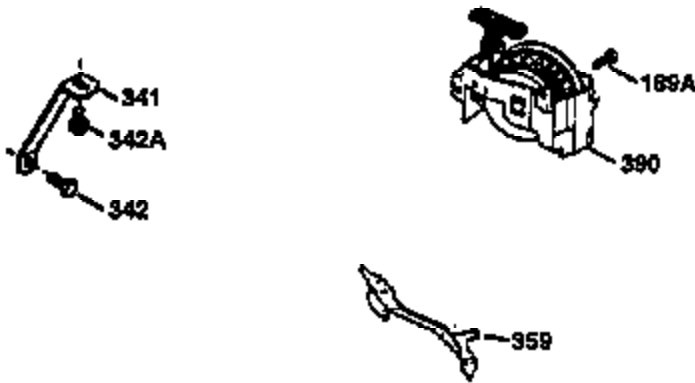

ILLUSTRATION SHOWS TYPICAL PARTS ONLY, ORDER BY PART NUMBER. PARTS NOT LISTED ARE SUPPLIED BY OEM.

Ref #	Part Number	Qty	Description
238	650806	2	Screw, 10-32 x 5/8"
239	34338	1	* Air Cleaner Gasket
245	34340	1	Air Cleaner Filter
250	34341B	1	Air Cleaner Cover
260	35484	1	Blower Housing
287	650926	2	Screw, 8-32 x 21/64"
298	28763	3	Screw, 10-32 x 35/64"
300	34476A	1	Fuel Tank (Incl. 292 & 301)
301	33032	1	Fuel Cap
390	590694	1	Rewind Starter (NOTE: This engine could have been built with 590686 starter. Refer to the design of the air intake louvers for part identification. Individual starter parts do not interchange.)