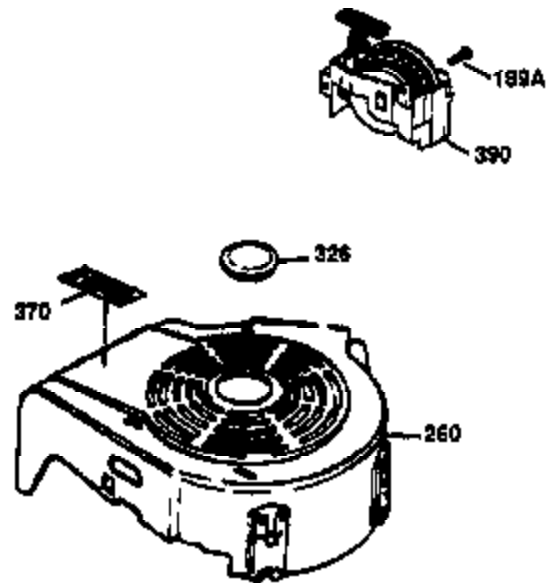

Ref #	Part Number	Qty	Description
178	29752	2	Nut & Lock Washer, 1/4-28
179	30593	1	Retainer Clip
182	6201	2	Screw, 1/4-28 x 7/8"
184	26756	1	* Carburetor To Intake Pipe Gasket
185	31384A	1	Intake Pipe (Incl. 224)
186	34337	1	Governor Link
200	33131A	1	Control Bracket (Incl. 202 thru 206)
202	36482	1	Compression Spring
203	31342	1	Compression Spring
204	651029	1	Screw, Torx T-10, 5-40 x 7/16"
205	651019	1	Screw, Torx T-10, 6-32 x 21/32"
206	610973	1	Terminal
207	34336	1	Throttle Link
209	30200	2	Screw, 10-24 x 9/16"
210	27793	1	Conduit Clip
211	28942	1	Screw, 10-32 x 3/8"
223	650451	2	Screw, 1/4-20 x 1"
224	34690A	1	* Intake Pipe Gasket
238	650806	2	Screw, 10-32 x 5/8"
239	34338	1	* Air Cleaner Gasket
240	34858	1	Air Cleaner Body
245	35605	1	Air Cleaner Filter
245A	34927	1	Air Cleaner Filter
245B	35604	1	Air Cleaner Filter
250	34341B	1	Air Cleaner Cover
260	35484	1	Blower Housing
261	30200	2	Screw, 10-24 x 9/16"
262	650831	2	Screw, 1/4-20 x 1/2"
275	36473	1	Muffler (Incl. 277)
277	650988	2	Screw, 1/4-20 x 2-5/16"
285	35000A	1	Starter Cup
287	650926	2	Screw, 8-32 x 21/64"
290	30705	1	Fuel Line
292	26460	2	Fuel Line Clamp
300	34476A	1	Fuel Tank (Incl. 292 & 301)
301	33032	1	Fuel Cap
305	35577	1	Oil Fill Tube
306	36996	1	* "O"-Ring
307	35499	1	"O"-Ring
309	650562	1	Screw, 10-32 x 1/2"
310	35578	1	Dipstick
313	34080	1	Spacer
370C	37199	1	Primer Decal
370A	36261	1	Lubrication Decal
370K	36695	1	Starter Decal
380	632747	1	Carburetor (Incl. 184)
390	590694	1	Rewind Starter (NOTE: This engine could have been built with 590737 starter).
400	36475B	1	* Gasket Set (Incl. items marked PK in notes) Incl. part #'s 26756 (1), 27234A (1), 33735 (1), 34338 (1), 34690A (1), 36437 (1), 36832 (1), 36996 (1), 37130 (1)
420	730225	1	SAE 30 4-Cycle Engine Oil (1 Quart)