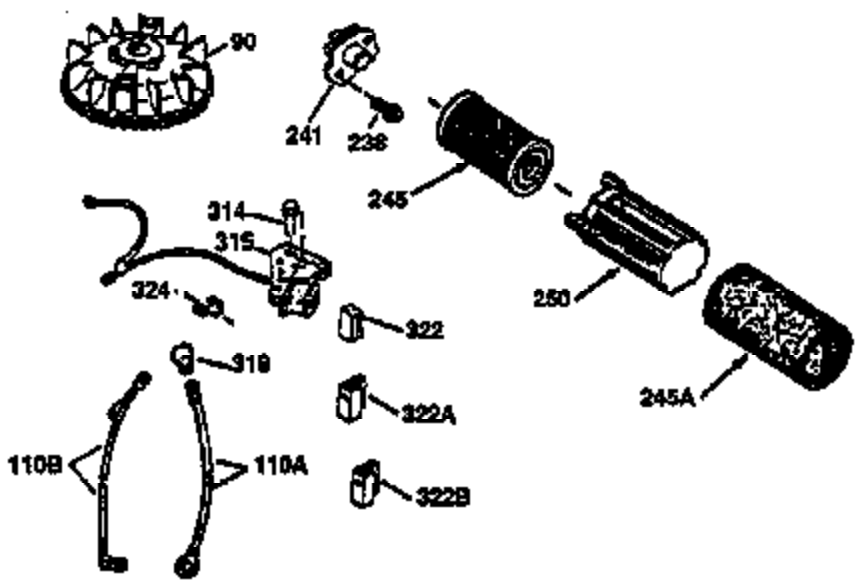

ILLUSTRATION SHOWS TYPICAL PARTS ONLY. ORDER BY PART NUMBER. PARTS NOT LISTED ARE SUPPLIED BY OEM.

Ref #	Part Number	Qty	Description
19	36281	1	Extension Spring
69	35261	1	* Mounting Flange Gasket
70	35651D	1	Mounting Flange (Incl.72 thru 83)
90	611112	1	Flywheel
182	6201	2	Screw, 1/4-28 x 7/8"
185	31384A	1	Intake Pipe (Incl. 224)
186	34337	1	Governor Link
200	33131A	1	Control Bracket (Incl. 202 thru 205)
209	30200	2	Screw, 10-24 x 9/16"
223	650451	2	Screw, 1/4-20 x 1"
238	650806	2	Screw, 10-32 x 5/8"
245	35605	1	Air Cleaner Filter
245A	34927	1	Air Cleaner Filter
250	34341B	1	Air Cleaner Cover
275	36473	1	Muffler (Incl. 277)
277	650988	2	Screw, 1/4-20 x 2-5/16"
416	36085	1	Spark Arrestor Kit (Incl. 417)(Optional)
417	650760	1	Screw, 8-32 x 3/8" (Optional)