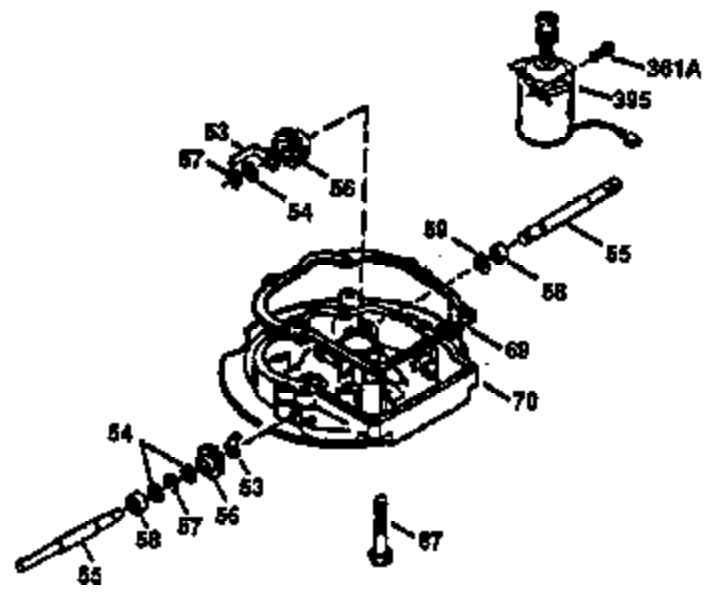

ILLUSTRATION SHOWS TYPICAL PARTS ONLY. ORDER BY PART NUMBER. PARTS NOT LISTED ARE SUPPLIED BY OEM.

Ref #	Part Number	Qty	Description
19	36281	1	Extension Spring
69	35261	1	* Mounting Flange Gasket
70	35651D	1	Mounting Flange (Incl.72 thru 83)
90	611112	1	Flywheel
182	6201	2	Screw, 1/4-28 x 7/8"
185	31384A	1	Intake Pipe (Incl. 224)
186	34337	1	Governor Link
200	33131A	1	Control Bracket (Incl. 202 thru 205)
209	30200	2	Screw, 10-24 x 9/16"
223	650451	2	Screw, 1/4-20 x 1"
238	650806	2	Screw, 10-32 x 5/8"
245	35605	1	Air Cleaner Filter
245A	34927	1	Air Cleaner Filter
250	34341B	1	Air Cleaner Cover
275	36473	1	Muffler (Incl. 277)
277	650988	2	Screw, 1/4-20 x 2-5/16"
416	36085	1	Spark Arrestor Kit (Incl. 417)(Optional)
417	650760	1	Screw, 8-32 x 3/8" (Optional)