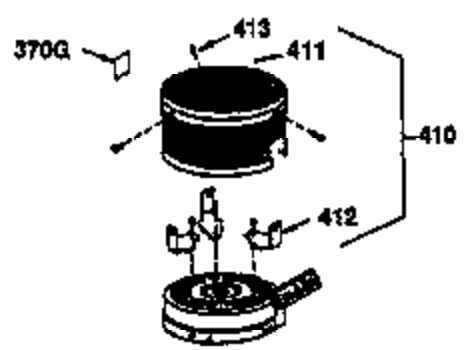

ILLUSTRATION SHOWS TYPICAL PARTS ONLY. ORDER BY PART NUMBER. PARTS NOT LISTED ARE SUPPLIED BY OEM.

Ref #	Part Number	Qty	Description
19	36281	1	Extension Spring
69	35261	1	* Mounting Flange Gasket
70	35651D	1	Mounting Flange (Incl.72 thru 83)
90	611112	1	Flywheel
182	6201	2	Screw, 1/4-28 x 7/8"
185	31384A	1	Intake Pipe (Incl. 224)
186	34337	1	Governor Link
200	33131A	1	Control Bracket (Incl. 202 thru 205)
209	30200	2	Screw, 10-24 x 9/16"
223	650451	2	Screw, 1/4-20 x 1"
238	650806	2	Screw, 10-32 x 5/8"
245	35605	1	Air Cleaner Filter
245A	34927	1	Air Cleaner Filter
250	34341B	1	Air Cleaner Cover
275	36473	1	Muffler (Incl. 277)
277	650988	2	Screw, 1/4-20 x 2-5/16"
416	36085	1	Spark Arrestor Kit (Incl. 417)(Optional)
417	650760	1	Screw, 8-32 x 3/8" (Optional)