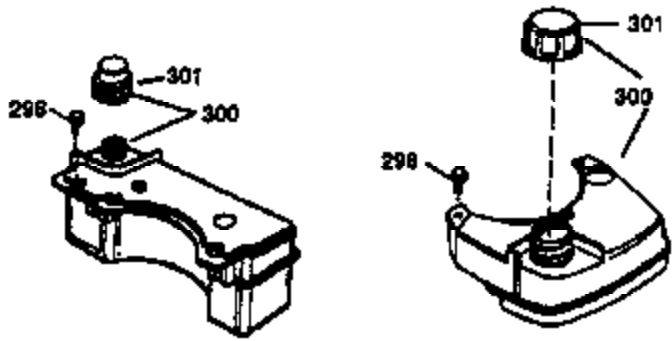

Ref #	Part Number	Qty	Description
238	650806	2	Screw, 10-32 x 5/8"
239	34338	1	* Air Cleaner Gasket
245	35605	1	Air Cleaner Filter
245A	34927	1	Air Cleaner Filter
250	34341B	1	Air Cleaner Cover
260	35484	1	Blower Housing
263	36214	1	Trim Ring
287	650926	2	Screw, 8-32 x 21/64"
298	28763	3	Screw, 10-32 x 35/64"
300	34476A	1	Fuel Tank (Incl. 292 & 301)
301	33032	1	Fuel Cap
390	590694	1	Rewind Starter (NOTE: This engine could have been built with 590737 starter).