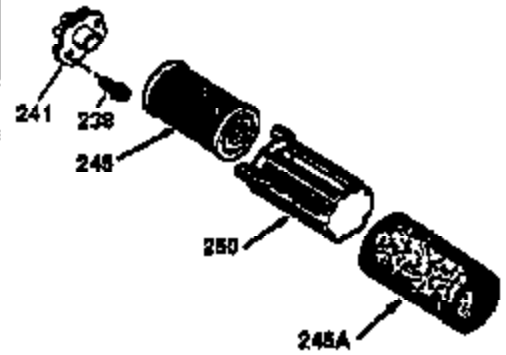

Ref #	Part Number	Qty	Description
238	650806	2	Screw, 10-32 x 5/8"
239	34338	1	* Air Cleaner Gasket
245	35605	1	Air Cleaner Filter
245A	34927	1	Air Cleaner Filter
250	34341B	1	Air Cleaner Cover
260	35484	1	Blower Housing
263	36214	1	Trim Ring
287	650926	2	Screw, 8-32 x 21/64"
298	28763	3	Screw, 10-32 x 35/64"
300	34476A	1	Fuel Tank (Incl. 292 & 301)
301	33032	1	Fuel Cap
390	590694	1	Rewind Starter (NOTE: This engine could have been built with 590737 starter).