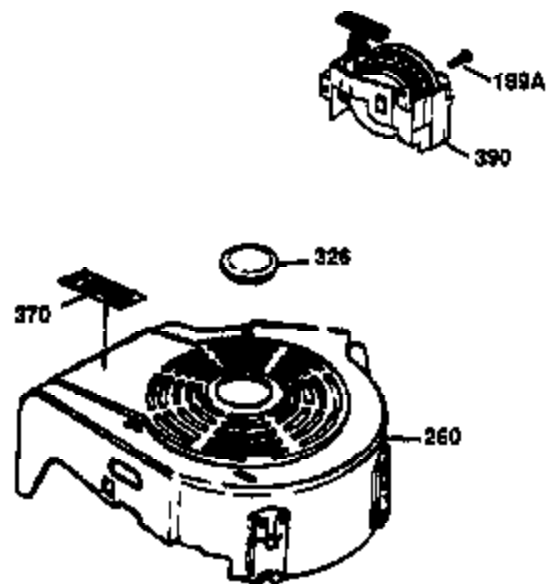

Ref #	Part Number	Qty	Description
238	650806	2	Screw, 10-32 x 5/8"
239	34338	1	* Air Cleaner Gasket
245	35605	1	Air Cleaner Filter
245A	34927	1	Air Cleaner Filter
250	34341B	1	Air Cleaner Cover
260	35484	1	Blower Housing
263	36214	1	Trim Ring
287	650926	2	Screw, 8-32 x 21/64"
298	28763	3	Screw, 10-32 x 35/64"
300	34476A	1	Fuel Tank (Incl. 292 & 301)
301	33032	1	Fuel Cap
390	590694	1	Rewind Starter (NOTE: This engine could have been built with 590737 starter).