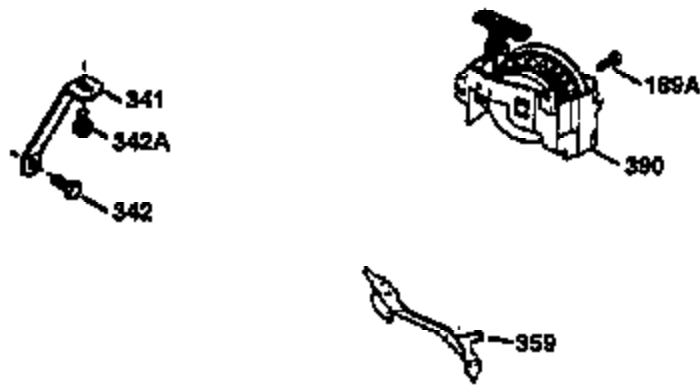

ILLUSTRATION SHOWS TYPICAL PARTS ONLY, ORDER BY PART NUMBER. PARTS NOT LISTED ARE SUPPLIED BY OEM.

Ref #	Part Number	Qty	Description
238	650806	2	Screw, 10-32 x 5/8"
239	34338	1	* Air Cleaner Gasket
245	34340	1	Air Cleaner Filter
250	34341B	1	Air Cleaner Cover
260	35526	1	Blower Housing
287	650926	2	Screw, 8-32 x 21/64"
298	28763	3	Screw, 10-32 x 35/64"
300	34476A	1	Fuel Tank (Incl. 292 & 301)
301	33032	1	Fuel Cap
390	590732	1	Rewind Starter (NOTE: This engine could have been built with 590738 starter. Refer to the design of the rope pulley strength ribs for part identification. Individual starter parts do not interchange. Refer to service bulletin 116.)