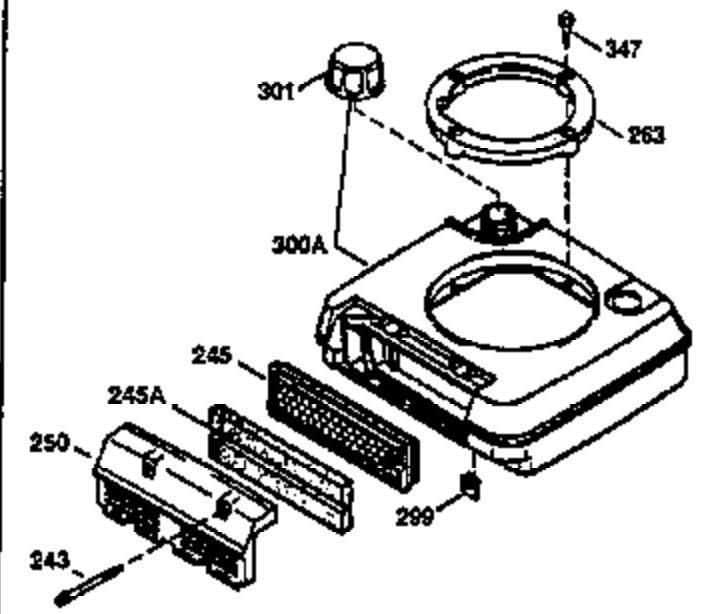

ILLUSTRATION SHOWS TYPICAL PARTS ONLY, ORDER BY PART NUMBER. PARTS NOT LISTED ARE SUPPLIED BY OEM.

Ref #	Part Number	Qty	Description
238	650806	2	Screw, 10-32 x 5/8"
239	34338	1	* Air Cleaner Gasket
245	34340	1	Air Cleaner Filter
250	34341B	1	Air Cleaner Cover
260	35526	1	Blower Housing
287	650926	2	Screw, 8-32 x 21/64"
298	28763	3	Screw, 10-32 x 35/64"
300	34476A	1	Fuel Tank (Incl. 292 & 301)
301	33032	1	Fuel Cap
390	590732	1	Rewind Starter (NOTE: This engine could have been built with 590738 starter. Refer to the design of the rope pulley strength ribs for part identification. Individual starter parts do not interchange. Refer to service bulletin 116).