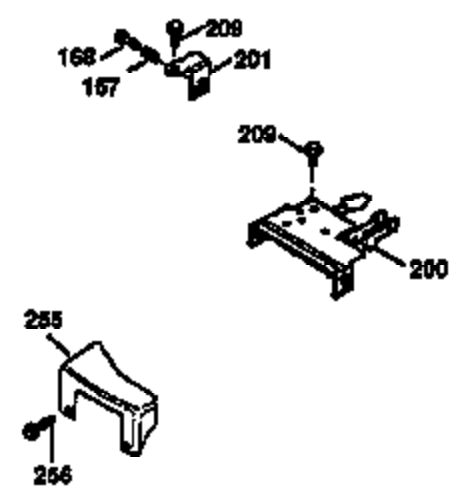

ILLUSTRATION SHOWS TYPICAL PARTS ONLY. ORDER BY PART NUMBER. PARTS NOT LISTED ARE SUPPLIED BY OEM.

Ref #	Part Number	Qty	Description
19	36281	1	Extension Spring
69	35261	1	* Mounting Flange Gasket
70	35651D	1	Mounting Flange (Incl. 72 thru 83)
90	611123	1	Flywheel
182	6201	2	Screw, 1/4-28 x 7/8"
185	31384A	1	Intake Pipe (Incl. 224)
186	34337	1	Governor Link
200	33205A	1	Control Bracket (Incl. 202 thru 206)
209	30200	2	Screw, 10-24 x 9/16"
223	650451	2	Screw, 1/4-20 x 1"
238	650806	2	Screw, 10-32 x 5/8"
245	34340	1	Air Cleaner Filter
250	34341B	1	Air Cleaner Cover
275	36473	1	Muffler (Incl. 277)
277	650988	2	Screw, 1/4-20 x 2-5/16"
416	36085	1	Spark Arrestor Kit (Incl. 417)(Optional)
417	650760	1	Screw, 8-32 x 3/8" (Optional)