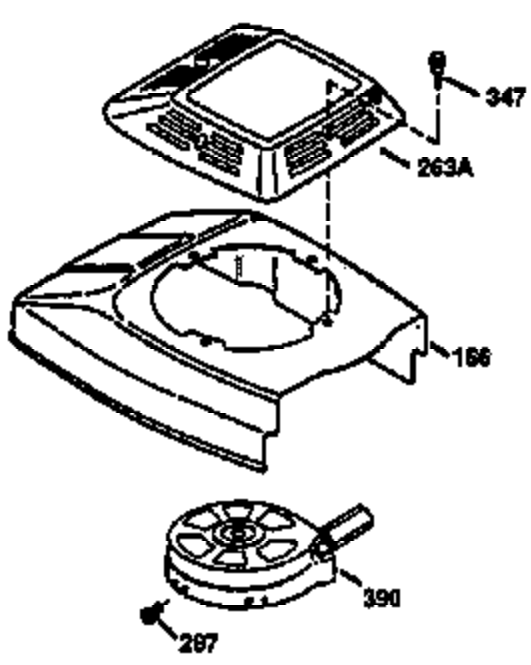

ILLUSTRATION SHOWS TYPICAL PARTS ONLY, ORDER BY PART NUMBER. PARTS NOT LISTED ARE SUPPLIED BY OEM.

Ref #	Part Number	Qty	Description
238	650806	2	Screw, 10-32 x 5/8"
239	34338	1	* Air Cleaner Gasket
245	34340	1	Air Cleaner Filter
250	34341B	1	Air Cleaner Cover
260	35526	1	Blower Housing
287	650926	2	Screw, 8-32 x 21/64"
298	28763	3	Screw, 10-32 x 35/64"
300	34476A	1	Fuel Tank (Incl. 292 & 301)
301	33032	1	Fuel Cap
390	590732	1	Rewind Starter (NOTE: This engine could have been built with 590738 starter. Refer to the design of the rope pulley strength ribs for part identification. Individual starter parts do not interchange. Refer to service bulletin 116).