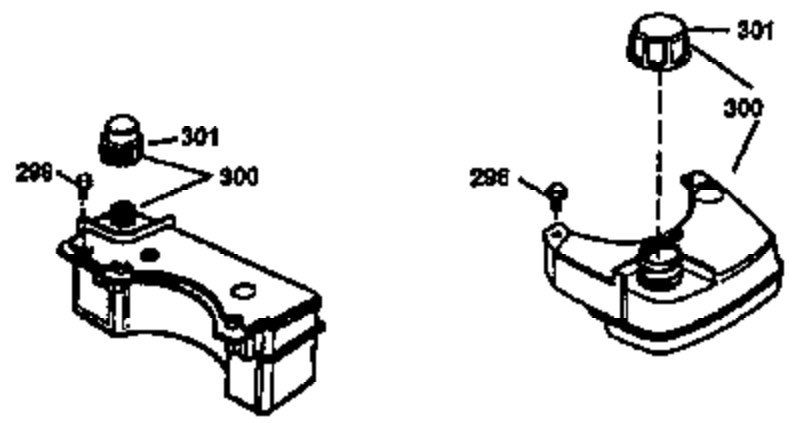

ILLUSTRATION SHOWS TYPICAL PARTS ONLY, ORDER BY PART NUMBER. PARTS NOT LISTED ARE SUPPLIED BY OEM.

Ref #	Part Number	Qty	Description
238	650806	2	Screw, 10-32 x 5/8"
239	34338	1	* Air Cleaner Gasket
245	34340	1	Air Cleaner Filter
250	34341B	1	Air Cleaner Cover
260	35526	1	Blower Housing
287	650926	2	Screw, 8-32 x 21/64"
298	28763	3	Screw, 10-32 x 35/64"
300	34476A	1	Fuel Tank (Incl. 292 & 301)
301	33032	1	Fuel Cap
390	590732	1	Rewind Starter (NOTE: This engine could have been built with 590738 starter. Refer to the design of the rope pulley strength ribs for part identification. Individual starter parts do not interchange. Refer to service bulletin 116).