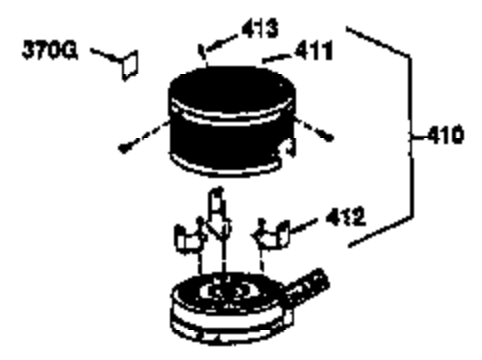

ILLUSTRATION SHOWS TYPICAL PARTS ONLY. ORDER BY PART NUMBER. PARTS NOT LISTED ARE SUPPLIED BY OEM.

Ref #	Part Number	Qty	Description
19	36281	1	Extension Spring
69	35261	1	* Mounting Flange Gasket
70	35651D	1	Mounting Flange (Incl. 72 thru 83)
90	611123	1	Flywheel
182	6201	2	Screw, 1/4-28 x 7/8"
185	31384A	1	Intake Pipe (Incl. 224)
186	34337	1	Governor Link
200	33205A	1	Control Bracket (Incl. 202 thru 206)
209	30200	2	Screw, 10-24 x 9/16"
223	650451	2	Screw, 1/4-20 x 1"
238	650806	2	Screw, 10-32 x 5/8"
245	34340	1	Air Cleaner Filter
250	34341B	1	Air Cleaner Cover
275	36473	1	Muffler (Incl. 277)
277	650988	2	Screw, 1/4-20 x 2-5/16"
416	36085	1	Spark Arrestor Kit (Incl. 417)(Optional)
417	650760	1	Screw, 8-32 x 3/8" (Optional)