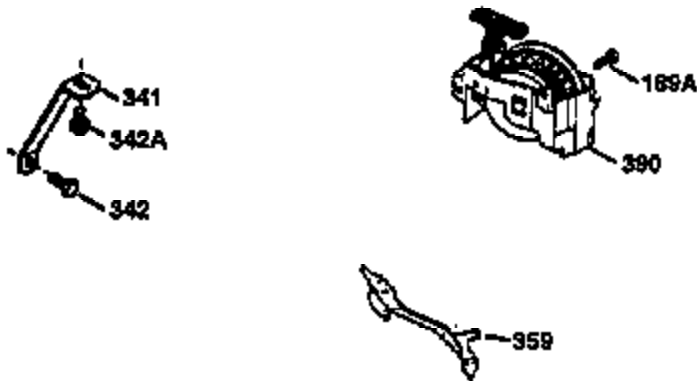

ILLUSTRATION SHOWS TYPICAL PARTS ONLY, ORDER BY PART NUMBER. PARTS NOT LISTED ARE SUPPLIED BY OEM.

Ref #	Part Number	Qty	Description
238	650806	2	Screw, 10-32 x 5/8"
239	34338	1	* Air Cleaner Gasket
245	34340	1	Air Cleaner Filter
250	34341B	1	Air Cleaner Cover
260	35491	1	Blower Housing
287	650926	2	Screw, 8-32 x 21/64"
300	35586	1	Fuel Tank (Incl. 292 & 301)
301	36246	1	Fuel Cap
390	590694	1	Rewind Starter (NOTE: This engine could have been built with 590737 starter. Refer to the design of the rope pulley strength ribs for part identification. Individual starter parts do not interchange. Refer to service bulletin 116).