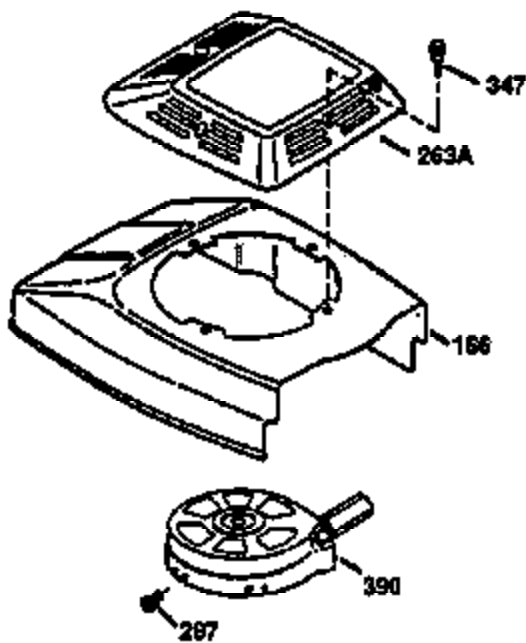

ILLUSTRATION SHOWS TYPICAL PARTS ONLY, ORDER BY PART NUMBER. PARTS NOT LISTED ARE SUPPLIED BY OEM.

Ref #	Part Number	Qty	Description
238	650806	2	Screw, 10-32 x 5/8"
239	34338	1	* Air Cleaner Gasket
245	34340	1	Air Cleaner Filter
250	34341B	1	Air Cleaner Cover
260	35491	1	Blower Housing
287	650926	2	Screw, 8-32 x 21/64"
300	35586	1	Fuel Tank (Incl. 292 & 301)
301	36246	1	Fuel Cap
390	590694	1	Rewind Starter (NOTE: This engine could have been built with 590737 starter. Refer to the design of the rope pulley strength ribs for part identification. Individual starter parts do not interchange. Refer to service bulletin 116).