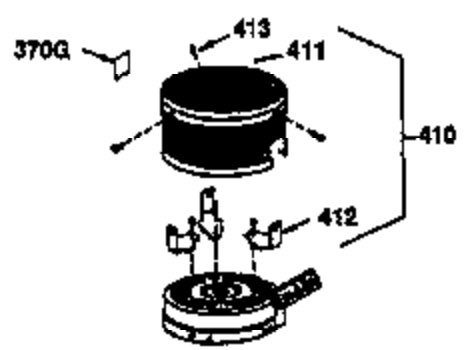

ILLUSTRATION SHOWS TYPICAL PARTS ONLY. ORDER BY PART NUMBER. PARTS NOT LISTED ARE SUPPLIED BY OEM.

Ref #	Part Number	Qty	Description
19	35998	1	Extension Spring
69	35261	1	* Mounting Flange Gasket
70	30571C	1	Mounting Flange (Incl.72 thru 83,311)
90	611112	1	Flywheel
182	6201	2	Screw, 1/4-28 x 7/8"
185	31384A	1	Intake Pipe (Incl. 224)
186	36255	1	Governor Link
200	35999	1	Control Bracket
209	30200	2	Screw, 10-24 x 9/16"
223	650451	2	Screw, 1/4-20 x 1"
238	650806	2	Screw, 10-32 x 5/8"
245	34340	1	Air Cleaner Filter
250	34341B	1	Air Cleaner Cover
275	36473	1	Muffler (Incl. 277)
277	650988	2	Screw, 1/4-20 x 2-5/16"
416	36085	1	Spark Arrestor Kit (Incl. 417)(Optional)
417	650760	1	Screw, 8-32 x 3/8" (Optional)