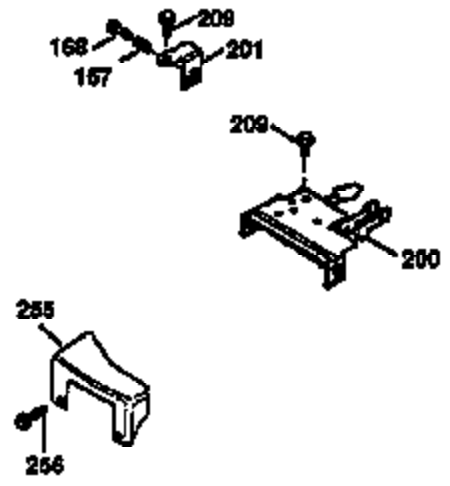

ILLUSTRATION SHOWS TYPICAL PARTS ONLY. ORDER BY PART NUMBER. PARTS NOT LISTED ARE SUPPLIED BY OEM.

Ref #	Part Number	Qty	Description
19	36281	1	Extension Spring
69	35261	1	* Mounting Flange Gasket
70	35651D	1	Mounting Flange (Incl.72 thru 83)
90	611112	1	Flywheel
129	650818	2	Screw, 5/16-18 x 1-1/2"
182	6201	2	Screw, 1/4-28 x 7/8"
185	36544	1	Intake Pipe
186	32653	1	Governor Link
216	33086	1	R.P.M. Adjusting Lever
223	650451	2	Screw, 1/4-20 x 1"
238	650806	2	Screw, 10-32 x 5/8"
245	36745	1	Air Cleaner Filter
250	36744	1	Air Cleaner Cover
275	40001	1	Muffler
277	650988	2	Screw, 1/4-20 x 2-5/16"
279	30200	1	Screw, 10-24 x 9/16"
280	36765	1	Heat Shield
416	36085	1	Spark Arrestor Kit (Incl. 417)(Optional)
417	650760	1	Screw, 8-32 x 3/8" (Optional)