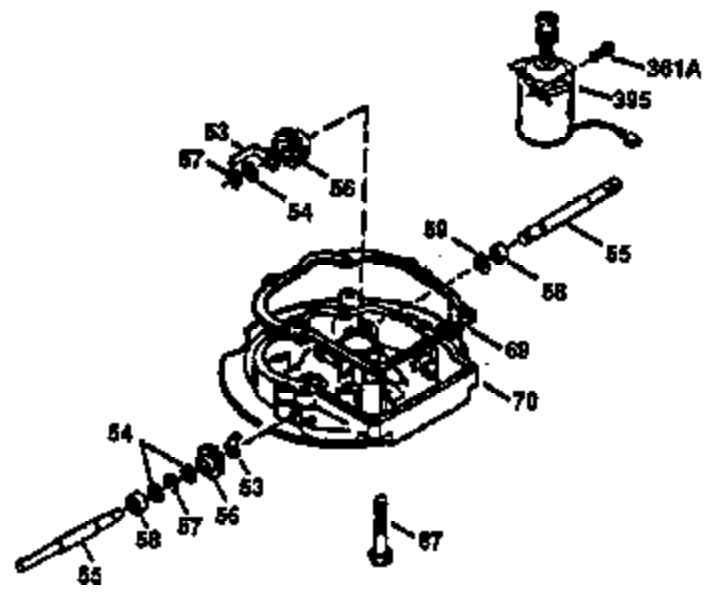

ILLUSTRATION SHOWS TYPICAL PARTS ONLY. ORDER BY PART NUMBER. PARTS NOT LISTED ARE SUPPLIED BY OEM.

Ref #	Part Number	Qty	Description
19	36281	1	Extension Spring
69	35261	1	* Mounting Flange Gasket
70	35651D	1	Mounting Flange (Incl.72 thru 83)
90	611112	1	Flywheel
129	650818	2	Screw, 5/16-18 x 1-1/2"
182	6201	2	Screw, 1/4-28 x 7/8"
185	36544	1	Intake Pipe
186	32653	1	Governor Link
216	33086	1	R.P.M. Adjusting Lever
223	650451	2	Screw, 1/4-20 x 1"
238	650806	2	Screw, 10-32 x 5/8"
245	36745	1	Air Cleaner Filter
250	36744	1	Air Cleaner Cover
275	40001	1	Muffler
277	650988	2	Screw, 1/4-20 x 2-5/16"
279	30200	1	Screw, 10-24 x 9/16"
280	36765	1	Heat Shield
416	36085	1	Spark Arrestor Kit (Incl. 417)(Optional)
417	650760	1	Screw, 8-32 x 3/8" (Optional)