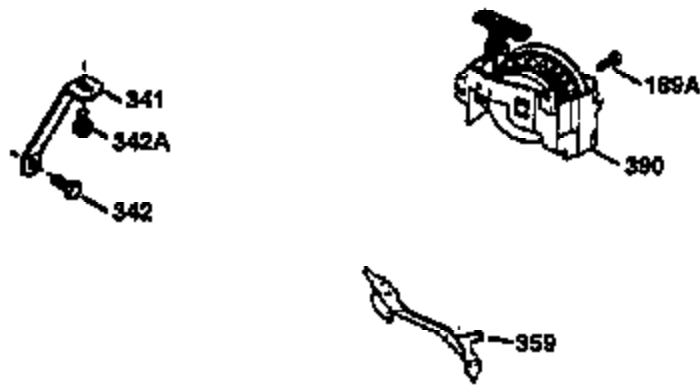

ILLUSTRATION SHOWS TYPICAL PARTS ONLY, ORDER BY PART NUMBER. PARTS NOT LISTED ARE SUPPLIED BY OEM.

Ref #	Part Number	Qty	Description
129	650818	2	Screw, 5/16-18 x 1-1/2"
189A	650765	1	Screw, 10-32 x 1/2"
238	650806	2	Screw, 10-32 x 5/8"
239	34338	1	* Air Cleaner Gasket
245	36745	1	Air Cleaner Filter
250	36744	1	Air Cleaner Cover
260	36756	1	Blower Housing
263A	36758	1	Starter Grill
287	650926	2	Screw, 8-32 x 21/64"
298	28763	3	Screw, 10-32 x 35/64"
300	36757	1	Fuel Tank (Incl. 292 & 301)
301	36246	1	Fuel Cap
359	36773	1	Starter Guard
390	590694	1	Rewind Starter (NOTE: This engine could have been built with 590737 starter. Refer to the design of the rope pulley strength ribs for part identification. Individual starter parts do not interchange. Refer to service bulletin 116).