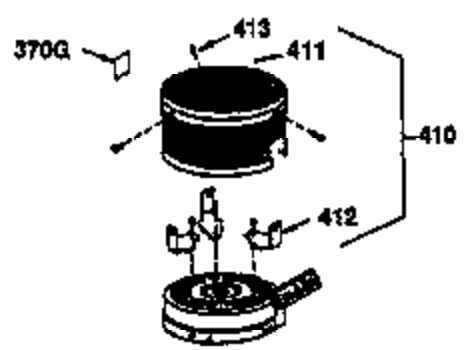

ILLUSTRATION SHOWS TYPICAL PARTS ONLY. ORDER BY PART NUMBER. PARTS NOT LISTED ARE SUPPLIED BY OEM.

Ref #	Part Number	Qty	Description
19	36281	1	Extension Spring
69	35261	1	* Mounting Flange Gasket
70	35651D	1	Mounting Flange (Incl.72 thru 83)
90	611112	1	Flywheel
129	650818	2	Screw, 5/16-18 x 1-1/2"
182	6201	2	Screw, 1/4-28 x 7/8"
185	36544	1	Intake Pipe
186	32653	1	Governor Link
216	33086	1	R.P.M. Adjusting Lever
223	650451	2	Screw, 1/4-20 x 1"
238	650806	2	Screw, 10-32 x 5/8"
245	36745	1	Air Cleaner Filter
250	36744	1	Air Cleaner Cover
275	40001	1	Muffler
277	650988	2	Screw, 1/4-20 x 2-5/16"
279	30200	1	Screw, 10-24 x 9/16"
280	36765	1	Heat Shield
416	36085	1	Spark Arrestor Kit (Incl. 417)(Optional)
417	650760	1	Screw, 8-32 x 3/8" (Optional)