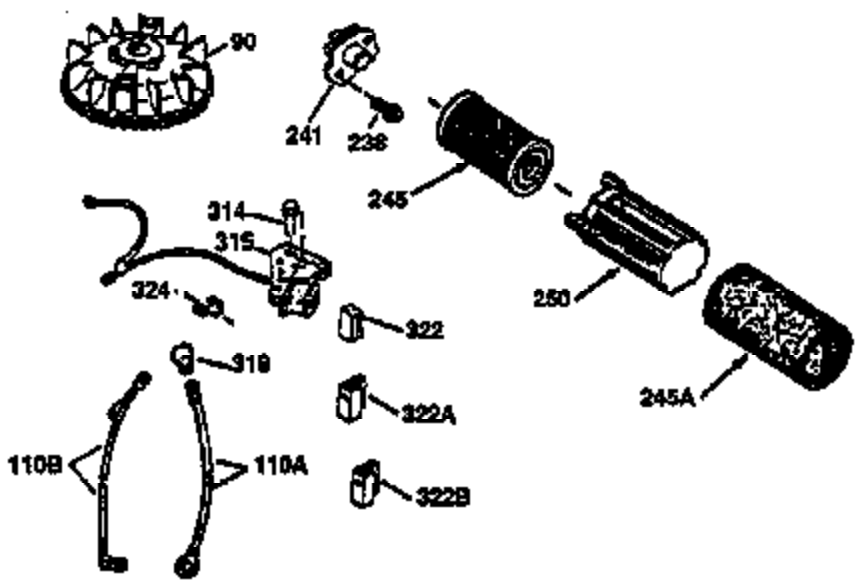

ILLUSTRATION SHOWS TYPICAL PARTS ONLY. ORDER BY PART NUMBER. PARTS NOT LISTED ARE SUPPLIED BY OEM.

Ref #	Part Number	Qty	Description
19	36281	1	Extension Spring
69	35261	1	* Mounting Flange Gasket
70	35651D	1	Mounting Flange (Incl.72 thru 83)
90	611112	1	Flywheel
129	650818	2	Screw, 5/16-18 x 1-1/2"
182	6201	2	Screw, 1/4-28 x 7/8"
185	36544	1	Intake Pipe
186	32653	1	Governor Link
216	33086	1	R.P.M. Adjusting Lever
223	650451	2	Screw, 1/4-20 x 1"
238	650806	2	Screw, 10-32 x 5/8"
245	36745	1	Air Cleaner Filter
250	36744	1	Air Cleaner Cover
275	40001	1	Muffler
277	650988	2	Screw, 1/4-20 x 2-5/16"
279	30200	1	Screw, 10-24 x 9/16"
280	36765	1	Heat Shield
416	36085	1	Spark Arrestor Kit (Incl. 417)(Optional)
417	650760	1	Screw, 8-32 x 3/8" (Optional)