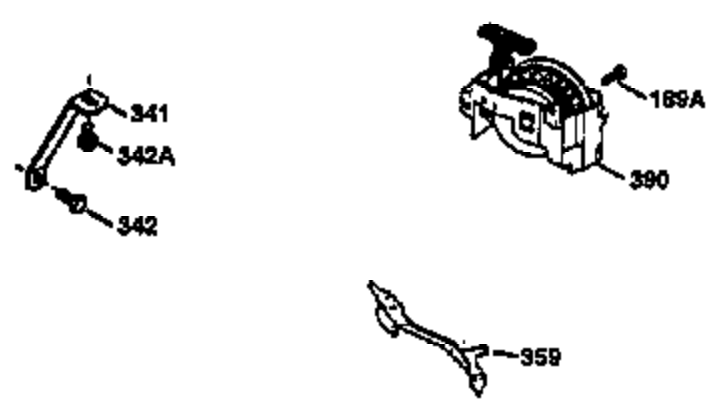

ILLUSTRATION SHOWS TYPICAL PARTS ONLY, ORDER BY PART NUMBER. PARTS NOT LISTED ARE SUPPLIED BY OEM.

Ref #	Part Number	Qty	Description
238	650932	2	Screw, 10-32 x 49/64"
239	34338	1	* Air Cleaner Gasket
245	35066	1	Air Cleaner Filter
250	35986	1	Air Cleaner Collar
260	36749	1	Blower Housing
263	36214	1	Trim Ring
287	650926	2	Screw, 8-32 x 21/64"
300	35586	1	Fuel Tank (Incl. 292 & 301)
301	36246	1	Fuel Cap
390	590694	1	Rewind Starter (NOTE: This engine could have been built with 590737 starter. Refer to the design of the rope pulley strength ribs for part identification. Individual starter parts do not interchange. Refer to service bulletin 116).