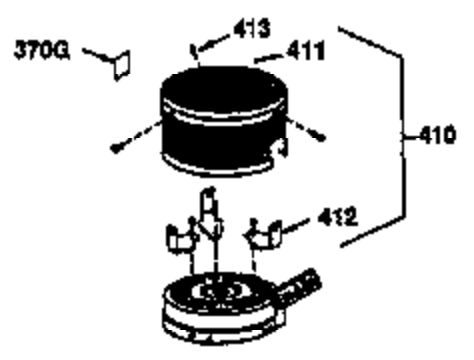

ILLUSTRATION SHOWS TYPICAL PARTS ONLY. ORDER BY PART NUMBER. PARTS NOT LISTED ARE SUPPLIED BY OEM.

Ref #	Part Number	Qty	Description
19	35998	1	Extension Spring
69	35261	1	* Mounting Flange Gasket
70	35651D	1	Mounting Flange (Incl.72 thru 83)
90	611112	1	Flywheel
182	6201	2	Screw, 1/4-28 x 7/8"
185	36544	1	Intake Pipe
186	36255	1	Governor Link
200	35999	1	Control Bracket
209	30200	2	Screw, 10-24 x 9/16"
223	650451	2	Screw, 1/4-20 x 1"
238	650932	2	Screw, 10-32 x 49/64"
241	35797	1	Air Cleaner Collar
245	35066	1	Air Cleaner Filter
250	35986	1	Air Cleaner Collar
275	36473	1	Muffler (Incl. 277)
277	650988	2	Screw, 1/4-20 x 2-5/16"
416	36085	1	Spark Arrestor Kit (Incl. 417)(Optional)
417	650760	1	Screw, 8-32 x 3/8" (Optional)