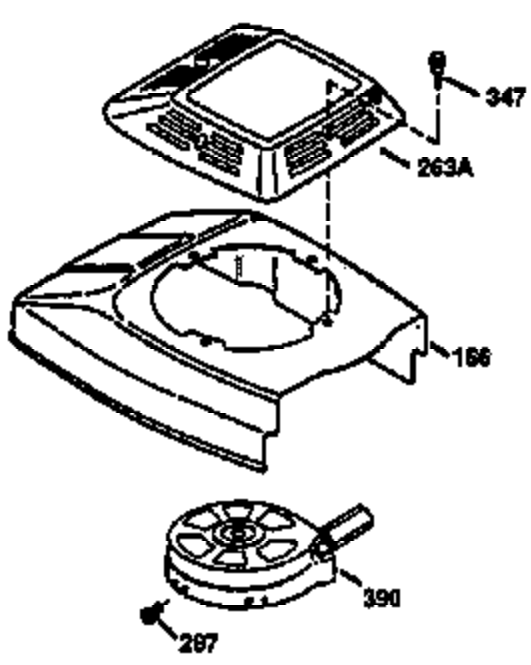

ILLUSTRATION SHOWS TYPICAL PARTS ONLY, ORDER BY PART NUMBER. PARTS NOT LISTED ARE SUPPLIED BY OEM.

Ref #	Part Number	Qty	Description
238	650932	2	Screw, 10-32 x 49/64"
239	34338	1	* Air Cleaner Gasket
245	35066	1	Air Cleaner Filter
250	35986	1	Air Cleaner Collar
260	36749	1	Blower Housing
263	36214	1	Trim Ring
287	650926	2	Screw, 8-32 x 21/64"
300	35586	1	Fuel Tank (Incl. 292 & 301)
301	36246	1	Fuel Cap
390	590694	1	Rewind Starter (NOTE: This engine could have been built with 590737 starter. Refer to the design of the rope pulley strength ribs for part identification. Individual starter parts do not interchange. Refer to service bulletin 116).