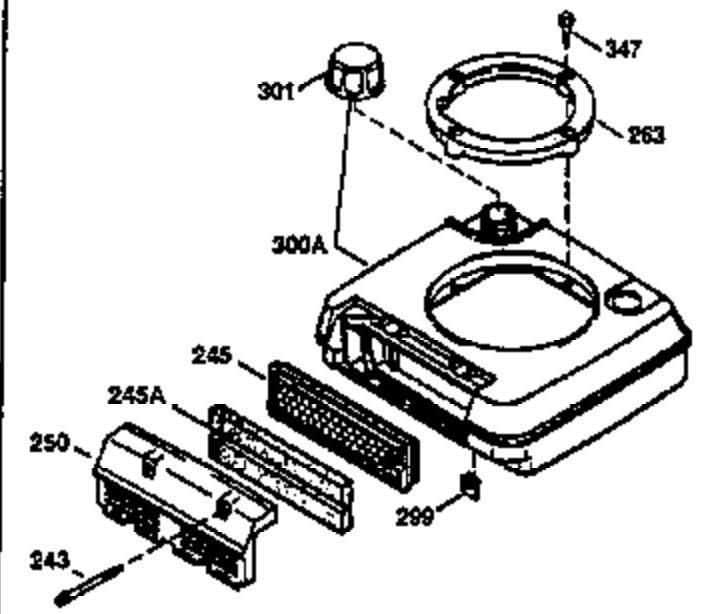

ILLUSTRATION SHOWS TYPICAL PARTS ONLY, ORDER BY PART NUMBER. PARTS NOT LISTED ARE SUPPLIED BY OEM.

Ref #	Part Number	Qty	Description
238	650932	2	Screw, 10-32 x 49/64"
239	34338	1	* Air Cleaner Gasket
245	35066	1	Air Cleaner Filter
250	35986	1	Air Cleaner Collar
260	36749	1	Blower Housing
263	36214	1	Trim Ring
287	650926	2	Screw, 8-32 x 21/64"
300	35586	1	Fuel Tank (Incl. 292 & 301)
301	36246	1	Fuel Cap
390	590694	1	Rewind Starter (NOTE: This engine could have been built with 590737 starter. Refer to the design of the rope pulley strength ribs for part identification. Individual starter parts do not interchange. Refer to service bulletin 116).