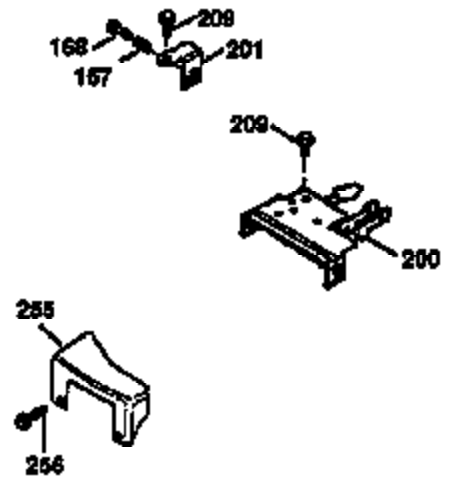

ILLUSTRATION SHOWS TYPICAL PARTS ONLY. ORDER BY PART NUMBER. PARTS NOT LISTED ARE SUPPLIED BY OEM.

Ref #	Part Number	Qty	Description
19	35998	1	Extension Spring
69	35261	1	* Mounting Flange Gasket
70	35651D	1	Mounting Flange (Incl.72 thru 83)
90	611112	1	Flywheel
182	6201	2	Screw, 1/4-28 x 7/8"
185	36544	1	Intake Pipe
186	36255	1	Governor Link
200	35999	1	Control Bracket
209	30200	2	Screw, 10-24 x 9/16"
223	650451	2	Screw, 1/4-20 x 1"
238	650932	2	Screw, 10-32 x 49/64"
241	35797	1	Air Cleaner Collar
245	35066	1	Air Cleaner Filter
250	35986	1	Air Cleaner Collar
275	36473	1	Muffler (Incl. 277)
277	650988	2	Screw, 1/4-20 x 2-5/16"
416	36085	1	Spark Arrestor Kit (Incl. 417)(Optional)
417	650760	1	Screw, 8-32 x 3/8" (Optional)