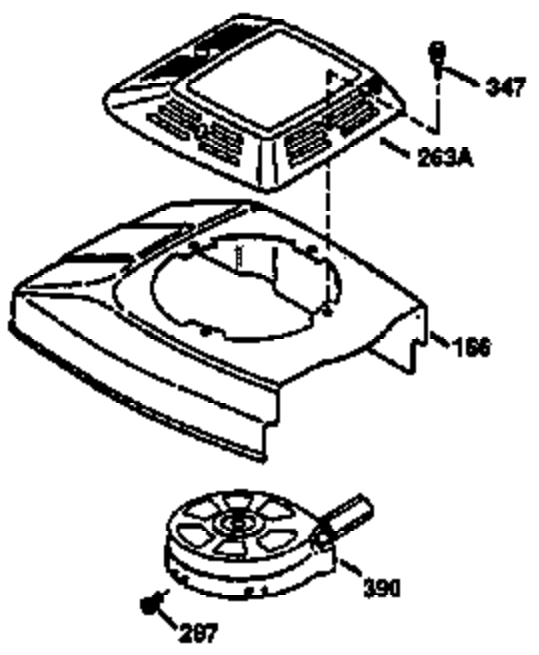

ILLUSTRATION SHOWS TYPICAL PARTS ONLY, ORDER BY PART NUMBER. PARTS NOT LISTED ARE SUPPLIED BY OEM.

Ref #	Part Number	Qty	Description
238	650806	2	Screw, 10-32 x 5/8"
239	34338	1	* Air Cleaner Gasket
245	34340	1	Air Cleaner Filter
250	34341B	1	Air Cleaner Cover
260	35491	1	Blower Housing
287	650926	2	Screw, 8-32 x 21/64"
300	35586	1	Fuel Tank (Incl. 292 & 301)
301	36246	1	Fuel Cap
390	590694	1	Rewind Starter (NOTE: This engine could have been built with 590737 starter. Refer to the design of the rope pulley strength ribs for part identification. Individual starter parts do not interchange. Refer to service bulletin 116).