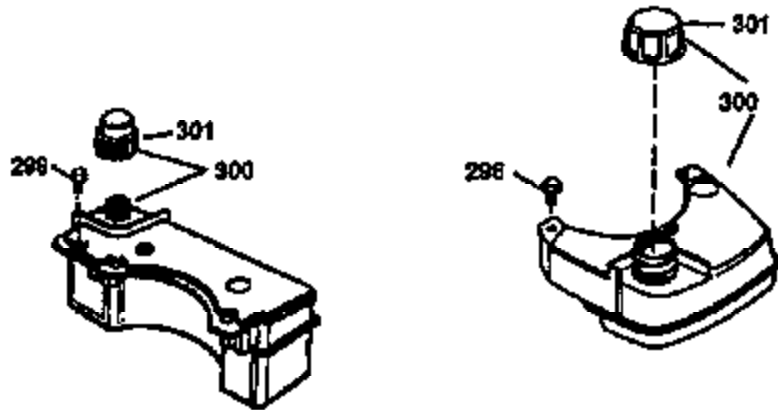

ILLUSTRATION SHOWS TYPICAL PARTS ONLY, ORDER BY PART NUMBER. PARTS NOT LISTED ARE SUPPLIED BY OEM.

Ref #	Part Number	Qty	Description
238	650932	2	Screw, 10-32 x 49/64"
239	34338	1	* Air Cleaner Gasket
245	35066	1	Air Cleaner Filter
250	35986	1	Air Cleaner Cover
260	36749	1	Blower Housing
263	36214	1	Trim Ring
287	650926	2	Screw, 8-32 x 21/64"
300	35586	1	Fuel Tank (Incl. 292 & 301)
301	36246	1	Fuel Cap
390	590732	1	Rewind Starter (NOTE: This engine could have been built with 590738 starter. Refer to the design of the rope pulley strength ribs for part identification. Individual starter parts do not interchange. Refer to service bulletin 116.)