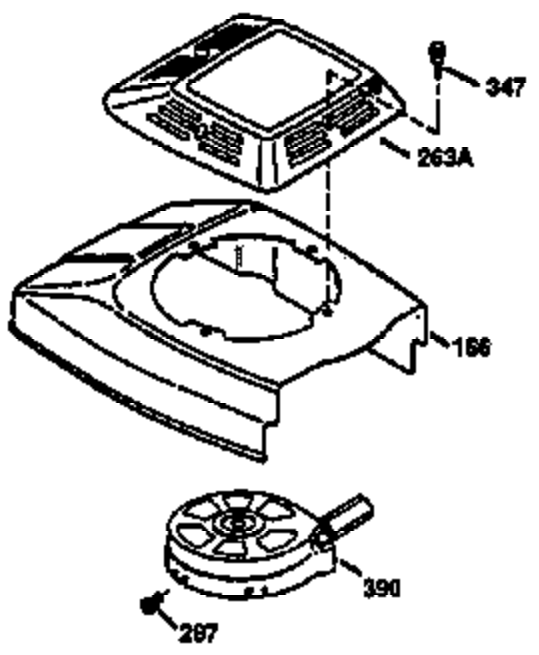

ILLUSTRATION SHOWS TYPICAL PARTS ONLY, ORDER BY PART NUMBER. PARTS NOT LISTED ARE SUPPLIED BY OEM.

Ref #	Part Number	Qty	Description
189A	650765	1	Screw, 10-32 x 1/2"
238	650806	2	Screw, 10-32 x 5/8"
239	34338	1	* Air Cleaner Gasket
245	36745	1	Air Cleaner Filter
250	36744	1	Air Cleaner Cover
260	36756	1	Blower Housing
263A	36758	1	Starter Grill
287	650926	2	Screw, 8-32 x 21/64"
298	28763	1	Screw, 10-32 x 35/64"
300	36757	1	Fuel Tank (Incl. 292 & 301)
301	36246	1	Fuel Cap
359	36773	1	Starter Guard
390	590732	1	Rewind Starter (NOTE: This engine could have been built with 590738 starter. Refer to the design of the rope pulley strength ribs for part identification. Individual starter parts do not interchange. Refer to service bulletin 116).