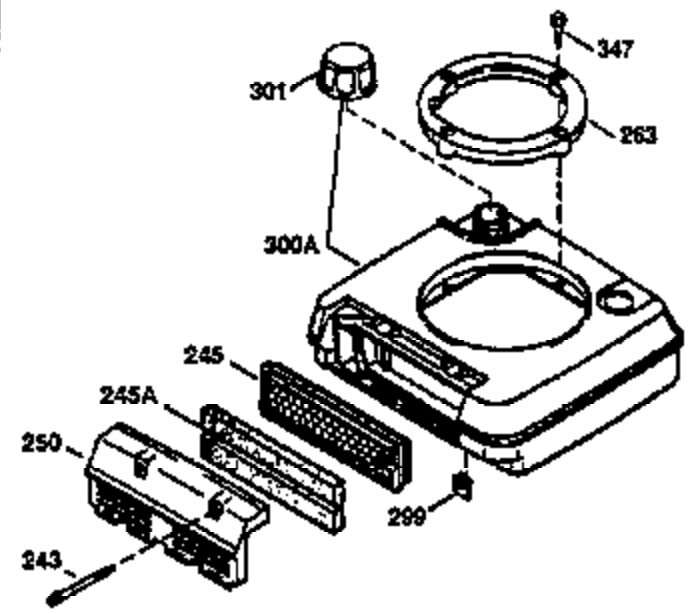

ILLUSTRATION SHOWS TYPICAL PARTS ONLY, ORDER BY PART NUMBER. PARTS NOT LISTED ARE SUPPLIED BY OEM.

Ref #	Part Number	Qty	Description
189A	650765	1	Screw, 10-32 x 1/2"
238	650806	2	Screw, 10-32 x 5/8"
239	34338	1	* Air Cleaner Gasket
245	36745	1	Air Cleaner Filter
250	36744	1	Air Cleaner Cover
260	36756	1	Blower Housing
263A	36758	1	Starter Grill
287	650926	2	Screw, 8-32 x 21/64"
298	28763	1	Screw, 10-32 x 35/64"
300	36757	1	Fuel Tank (Incl. 292 & 301)
301	36246	1	Fuel Cap
359	36773	1	Starter Guard
390	590732	1	Rewind Starter (NOTE: This engine could have been built with 590738 starter. Refer to the design of the rope pulley strength ribs for part identification. Individual starter parts do not interchange. Refer to service bulletin 116).