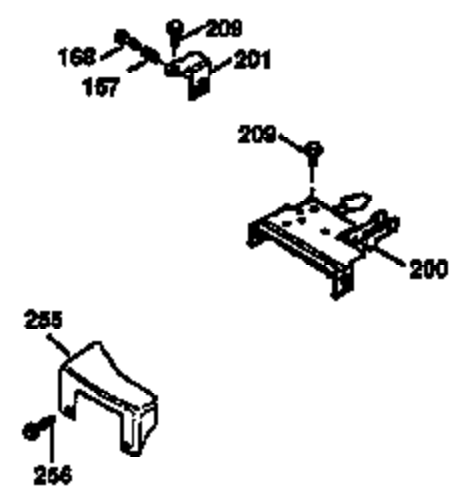

ILLUSTRATION SHOWS TYPICAL PARTS ONLY. ORDER BY PART NUMBER. PARTS NOT LISTED ARE SUPPLIED BY OEM.

Ref #	Part Number	Qty	Description
19	36281	1	Extension Spring
69	35261	1	* Mounting Flange Gasket
70	35651D	1	Mounting Flange (Incl.72 thru 83)
90	611112	1	Flywheel
182	6201	2	Screw, 1/4-28 x 7/8"
185	36544	1	Intake Pipe (Incl. 224)
186	34337	1	Governor Link
200	33131A	1	Control Bracket (Incl. 202 thru 206)
209	30200	2	Screw, 10-24 x 9/16"
223	650451	2	Screw, 1/4-20 x 1"
238	650806	2	Screw, 10-32 x 5/8"
245	36745	1	Air Cleaner Filter
250	36744	1	Air Cleaner Cover
275	36473	1	Muffler (Incl. 277)
277	650988	2	Screw, 1/4-20 x 2-5/16"
416	36085	1	Spark Arrestor Kit (Incl. 417)(Optional)
417	650760	1	Screw, 8-32 x 3/8" (Optional)