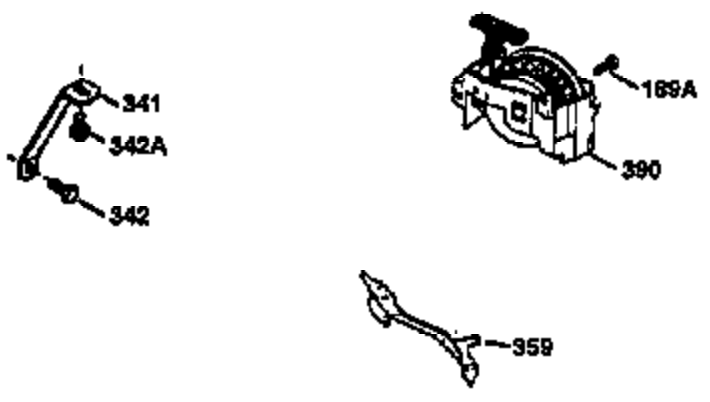

ILLUSTRATION SHOWS TYPICAL PARTS ONLY, ORDER BY PART NUMBER. PARTS NOT LISTED ARE SUPPLIED BY OEM.

Ref #	Part Number	Qty	Description
189A	650765	1	Screw, 10-32 x 1/2"
238	650806	2	Screw, 10-32 x 5/8"
239	34338	1	* Air Cleaner Gasket
245	36745	1	Air Cleaner Filter
250	36744	1	Air Cleaner Cover
260	36756	1	Blower Housing
263A	36758	1	Starter Grill
287	650926	2	Screw, 8-32 x 21/64"
298	28763	1	Screw, 10-32 x 35/64"
300	36757	1	Fuel Tank (Incl. 292 & 301)
301	36246	1	Fuel Cap
359	36773	1	Starter Guard
390	590732	1	Rewind Starter (NOTE: This engine could have been built with 590738 starter. Refer to the design of the rope pulley strength ribs for part identification. Individual starter parts do not interchange. Refer to service bulletin 116).