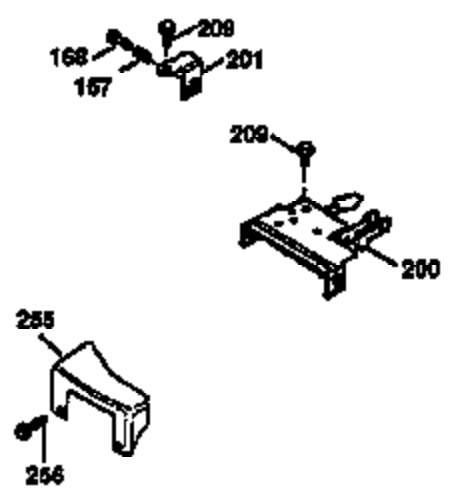

ILLUSTRATION SHOWS TYPICAL PARTS ONLY. ORDER BY PART NUMBER. PARTS NOT LISTED ARE SUPPLIED BY OEM.

Ref #	Part Number	Qty	Description
19	36281	1	Extension Spring
69	35261	1	* Mounting Flange Gasket
70	35651D	1	Mounting Flange (Incl. 72 thru 83)
90	611112	1	Flywheel
182	6201	2	Screw, 1/4-28 x 7/8"
185	36544	1	Intake Pipe
186	34337	1	Governor Link
200	33131A	1	Control Bracket (Incl. 202 thru 206)
209	30200	2	Screw, 10-24 x 9/16"
223	650451	2	Screw, 1/4-20 x 1"
238	650806	2	Screw, 10-32 x 5/8"
245	36745	1	Air Cleaner Filter
250	36744	1	Air Cleaner Cover
275	36473	1	Muffler (Incl. 277)
277	650988	2	Screw, 1/4-20 x 2-5/16"
416	36085	1	Spark Arrestor Kit (Incl. 417)(Optional)
417	650760	1	Screw, 8-32 x 3/8" (Optional)