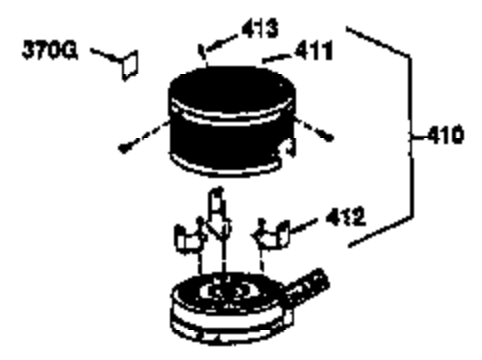

ILLUSTRATION SHOWS TYPICAL PARTS ONLY. ORDER BY PART NUMBER. PARTS NOT LISTED ARE SUPPLIED BY OEM.

Ref #	Part Number	Qty	Description
19	36281	1	Extension Spring
69	35261	1	* Mounting Flange Gasket
70	35651D	1	Mounting Flange (Incl. 72 thru 83)
90	611112	1	Flywheel
182	6201	2	Screw, 1/4-28 x 7/8"
185	36544	1	Intake Pipe
186	34337	1	Governor Link
200	33131A	1	Control Bracket (Incl. 202 thru 206)
209	30200	2	Screw, 10-24 x 9/16"
223	650451	2	Screw, 1/4-20 x 1"
238	650806	2	Screw, 10-32 x 5/8"
245	36745	1	Air Cleaner Filter
250	36744	1	Air Cleaner Cover
275	36473	1	Muffler (Incl. 277)
277	650988	2	Screw, 1/4-20 x 2-5/16"
416	36085	1	Spark Arrestor Kit (Incl. 417)(Optional)
417	650760	1	Screw, 8-32 x 3/8" (Optional)