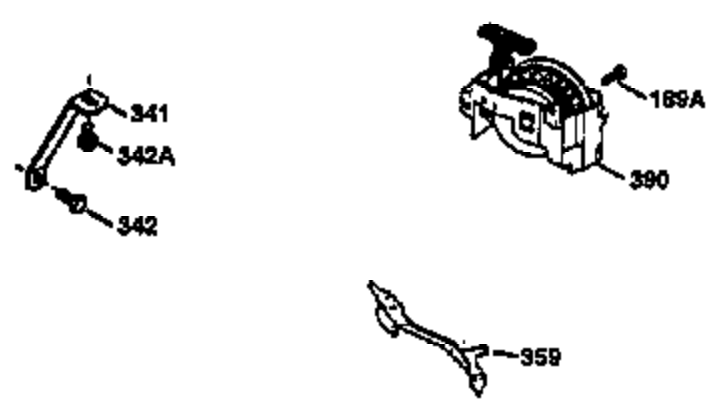

ILLUSTRATION SHOWS TYPICAL PARTS ONLY, ORDER BY PART NUMBER. PARTS NOT LISTED ARE SUPPLIED BY OEM.

Ref #	Part Number	Qty	Description
189A	650958	1	Screw, 1/4-20 x 7/16"
238	650806	2	Screw, 10-32 x 5/8"
239	34338	1	* Air Cleaner Gasket
245	36745	1	Air Cleaner Filter
250	36744	1	Air Cleaner Cover
260	36756	1	Blower Housing
263A	36758	1	Starter Grill
287	650926	2	Screw, 8-32 x 21/64"
298	28763	3	Screw, 10-32 x 35/64"
300	36757	1	Fuel Tank (Incl. 292 & 301)
301	36246	1	Fuel Cap
359	36773	1	Starter Guard
390	590732	1	Rewind Starter (NOTE: This engine could have been built with 590738 starter. Refer to the design of the rope pulley strength ribs for part identification. Individual starter parts do not interchange. Refer to service bulletin 116).