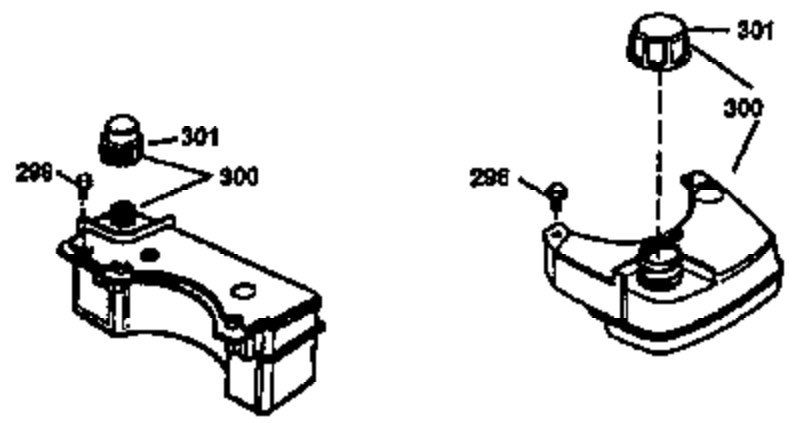

ILLUSTRATION SHOWS TYPICAL PARTS ONLY, ORDER BY PART NUMBER. PARTS NOT LISTED ARE SUPPLIED BY OEM.

Ref #	Part Number	Qty	Description
189A	650958	1	Screw, 1/4-20 x 7/16"
238	650806	2	Screw, 10-32 x 5/8"
239	34338	1	* Air Cleaner Gasket
245	36745	1	Air Cleaner Filter
250	36744	1	Air Cleaner Cover
260	36756	1	Blower Housing
263A	36758	1	Starter Grill
287	650926	2	Screw, 8-32 x 21/64"
298	28763	3	Screw, 10-32 x 35/64"
300	36757	1	Fuel Tank (Incl. 292 & 301)
301	36246	1	Fuel Cap
359	36773	1	Starter Guard
390	590732	1	Rewind Starter (NOTE: This engine could have been built with 590738 starter. Refer to the design of the rope pulley strength ribs for part identification. Individual starter parts do not interchange. Refer to service bulletin 116).