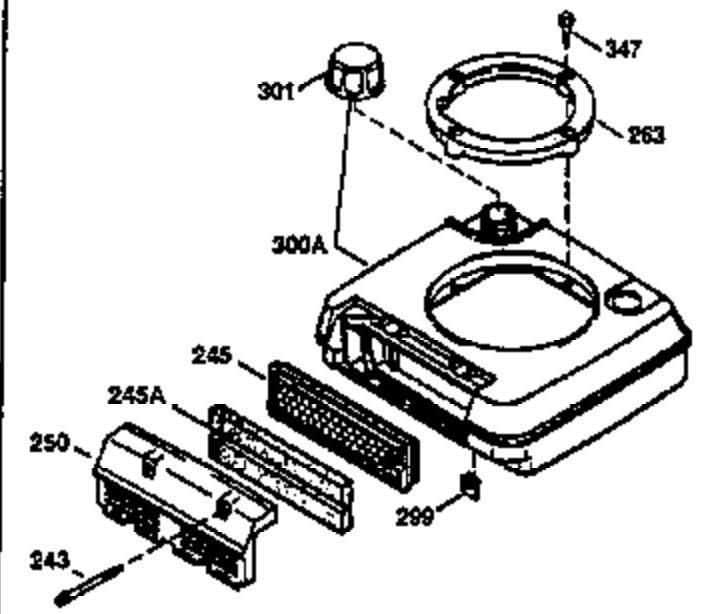

ILLUSTRATION SHOWS TYPICAL PARTS ONLY, ORDER BY PART NUMBER. PARTS NOT LISTED ARE SUPPLIED BY OEM.

Ref #	Part Number	Qty	Description
189A	650958	1	Screw, 1/4-20 x 7/16"
238	650806	2	Screw, 10-32 x 5/8"
239	34338	1	* Air Cleaner Gasket
245	36745	1	Air Cleaner Filter
250	36744	1	Air Cleaner Cover
260	36756	1	Blower Housing
263A	36758	1	Starter Grill
287	650926	2	Screw, 8-32 x 21/64"
298	28763	3	Screw, 10-32 x 35/64"
300	36757	1	Fuel Tank (Incl. 292 & 301)
301	36246	1	Fuel Cap
359	36773	1	Starter Guard
390	590732	1	Rewind Starter (NOTE: This engine could have been built with 590738 starter. Refer to the design of the rope pulley strength ribs for part identification. Individual starter parts do not interchange. Refer to service bulletin 116).