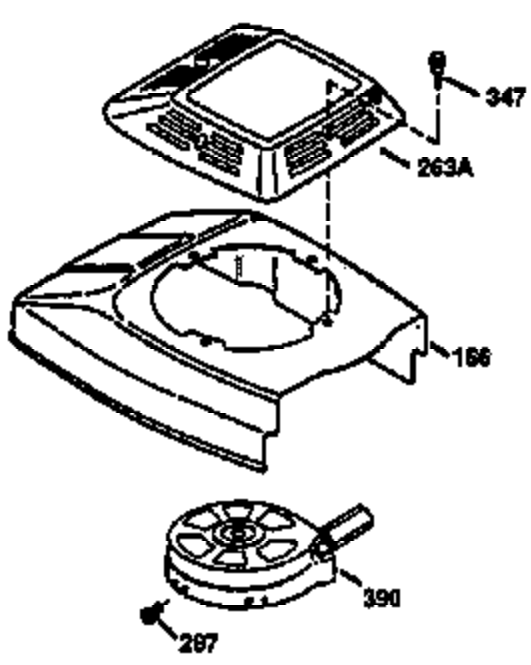

ILLUSTRATION SHOWS TYPICAL PARTS ONLY, ORDER BY PART NUMBER. PARTS NOT LISTED ARE SUPPLIED BY OEM.

Ref #	Part Number	Qty	Description
189A	650958	1	Screw, 1/4-20 x 7/16"
238	650806	2	Screw, 10-32 x 5/8"
239	34338	1	* Air Cleaner Gasket
245	36745	1	Air Cleaner Filter
250	36744	1	Air Cleaner Cover
260	36756	1	Blower Housing
263A	36758	1	Starter Grill
287	650926	2	Screw, 8-32 x 21/64"
298	28763	3	Screw, 10-32 x 35/64"
300	36757	1	Fuel Tank (Incl. 292 & 301)
301	36246	1	Fuel Cap
359	36773	1	Starter Guard
390	590732	1	Rewind Starter (NOTE: This engine could have been built with 590738 starter. Refer to the design of the rope pulley strength ribs for part identification. Individual starter parts do not interchange. Refer to service bulletin 116).