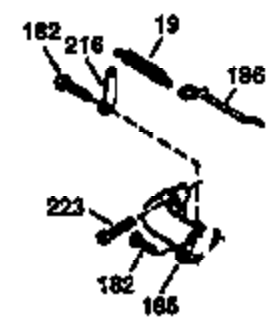

ILLUSTRATION SHOWS TYPICAL PARTS ONLY. ORDER BY PART NUMBER. PARTS NOT LISTED ARE SUPPLIED BY OEM.

Ref #	Part Number	Qty	Description
19	36281	1	Extension Spring
69	35261	1	* Mounting Flange Gasket
70	35651D	1	Mounting Flange (Incl. 72 thru 83)
90	611112	1	Flywheel
182	6201	2	Screw, 1/4-28 x 7/8"
185	36544	1	Intake Pipe
186	34337	1	Governor Link
200	33131A	1	Control Bracket (Incl. 202 thru 206)
209	30200	2	Screw, 10-24 x 9/16"
223	650451	2	Screw, 1/4-20 x 1"
238	650806	2	Screw, 10-32 x 5/8"
245	36745	1	Air Cleaner Filter
250	36744	1	Air Cleaner Cover
275	36473	1	Muffler (Incl. 277)
277	650988	2	Screw, 1/4-20 x 2-5/16"
416	36085	1	Spark Arrestor Kit (Incl. 417)(Optional)
417	650760	1	Screw, 8-32 x 3/8" (Optional)