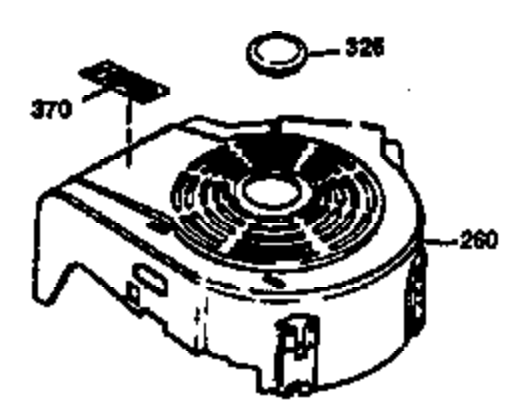

ILLUSTRATION SHOWS TYPICAL PARTS ONLY, ORDER BY PART NUMBER. PARTS NOT LISTED ARE SUPPLIED BY OEM.

Ref #	Part Number	Qty	Description
189A	650958	1	Screw, 1/4-20 x 7/16"
238	650806	2	Screw, 10-32 x 5/8"
239	34338	1	* Air Cleaner Gasket
245	36745	1	Air Cleaner Filter
250	36744	1	Air Cleaner Cover
260	36756	1	Blower Housing
263A	36758	1	Starter Grill
287	650926	2	Screw, 8-32 x 21/64"
298	28763	3	Screw, 10-32 x 35/64"
300	36757	1	Fuel Tank (Incl. 292 & 301)
301	36246	1	Fuel Cap
359	36773	1	Starter Guard
390	590732	1	Rewind Starter (NOTE: This engine could have been built with 590738 starter. Refer to the design of the rope pulley strength ribs for part identification. Individual starter parts do not interchange. Refer to service bulletin 116).